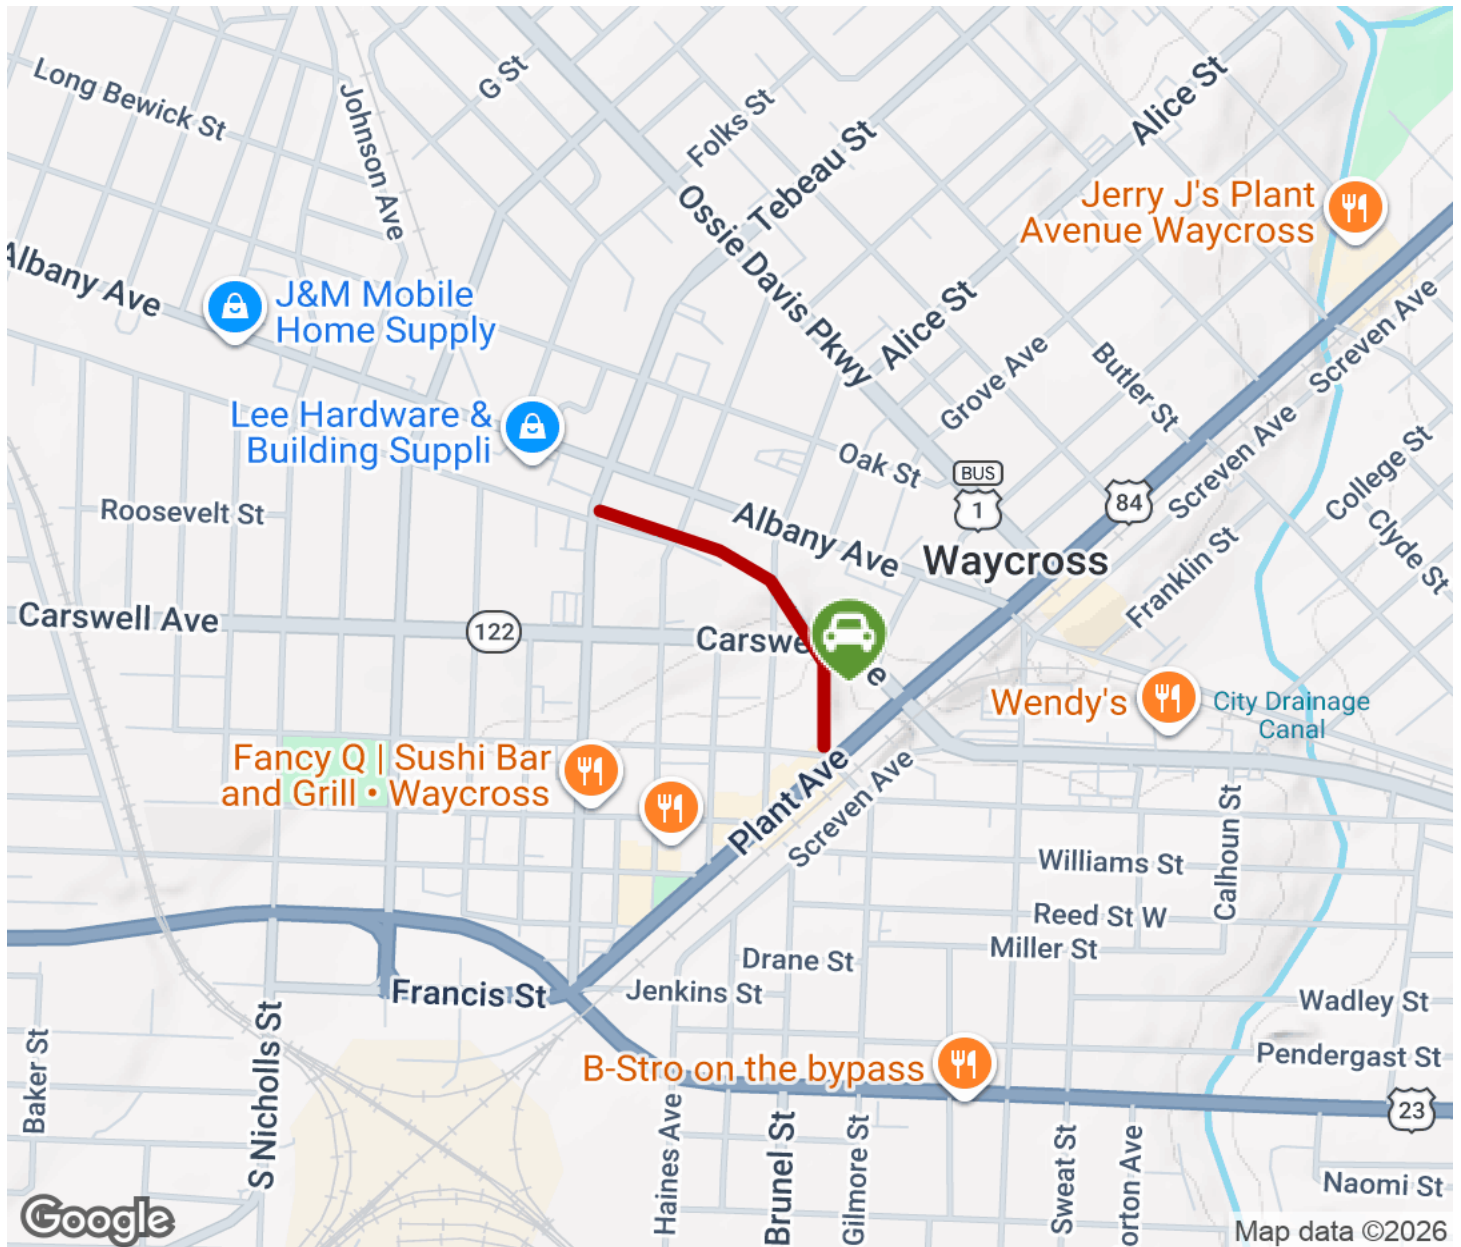

2026

TrailLink Unlimited

Guides

**Waycross
Downtown
Trail**
Georgia

Waycross Downtown Trail

Georgia

The Waycross Downtown Trail serves as a short connection through Waycross Georgia About the Route The Trail is a 0.3-mile

The Waycross Downtown Trail serves as a short connection through Waycross Georgia

About the Route

The Trail is a 0.3-mile rail trail between Tableau St. and Isabella St. running along a curved corridor.

Waycross Downtown Trail

Georgia

States: Georgia

Counties: Ware

Length: 0.3miles

Trail end points: Tableau St. (Waycross) to
Isabella St. (Waycross)

Trail surfaces: Asphalt, Concrete

Trail category: Rail-Trail

Trail activities: Bike, Walking, Wheelchair
Accessible

Parking & Trail Access

There is no designated parking along this route, please see TrailLink Map for detailed directions.

Waycross Downtown Trail

Georgia