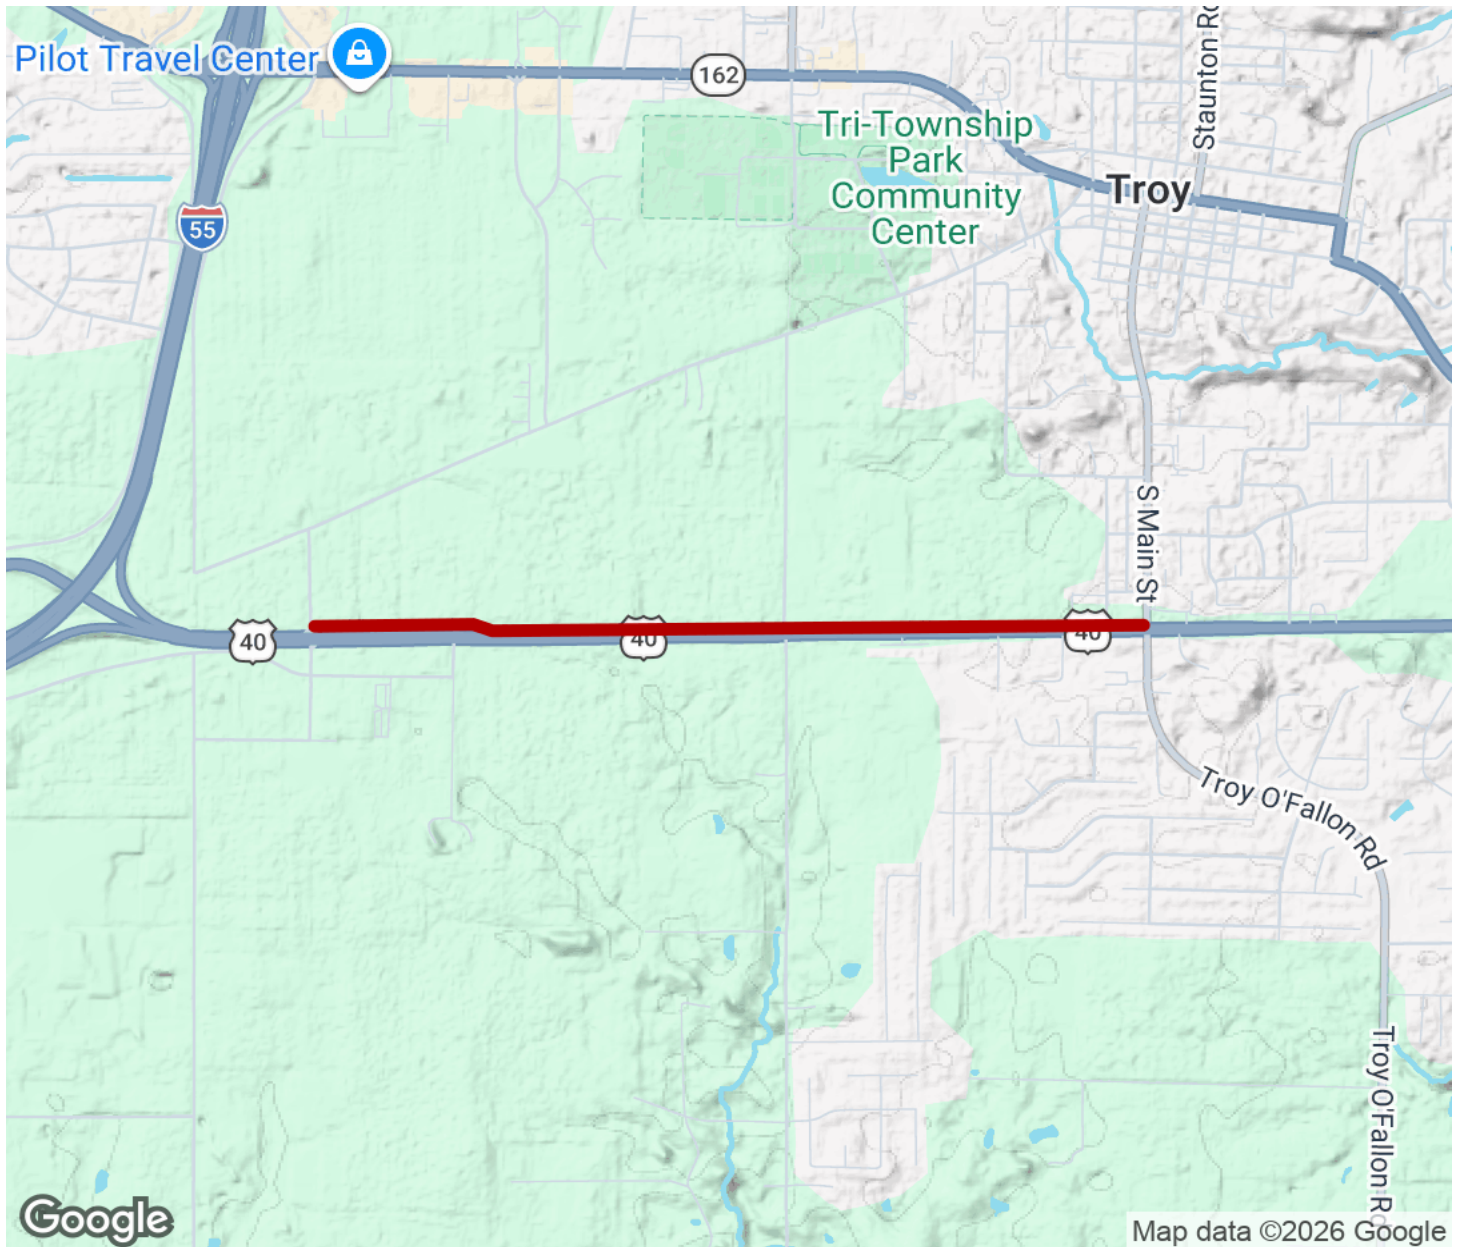

MCT Silver Creek Trail

Illinois

Trailhead

Restroom

Parking

Water Fountain

Tunnel

TrailLink
by Rails-to-Trails Conservancy

TrailLink.com