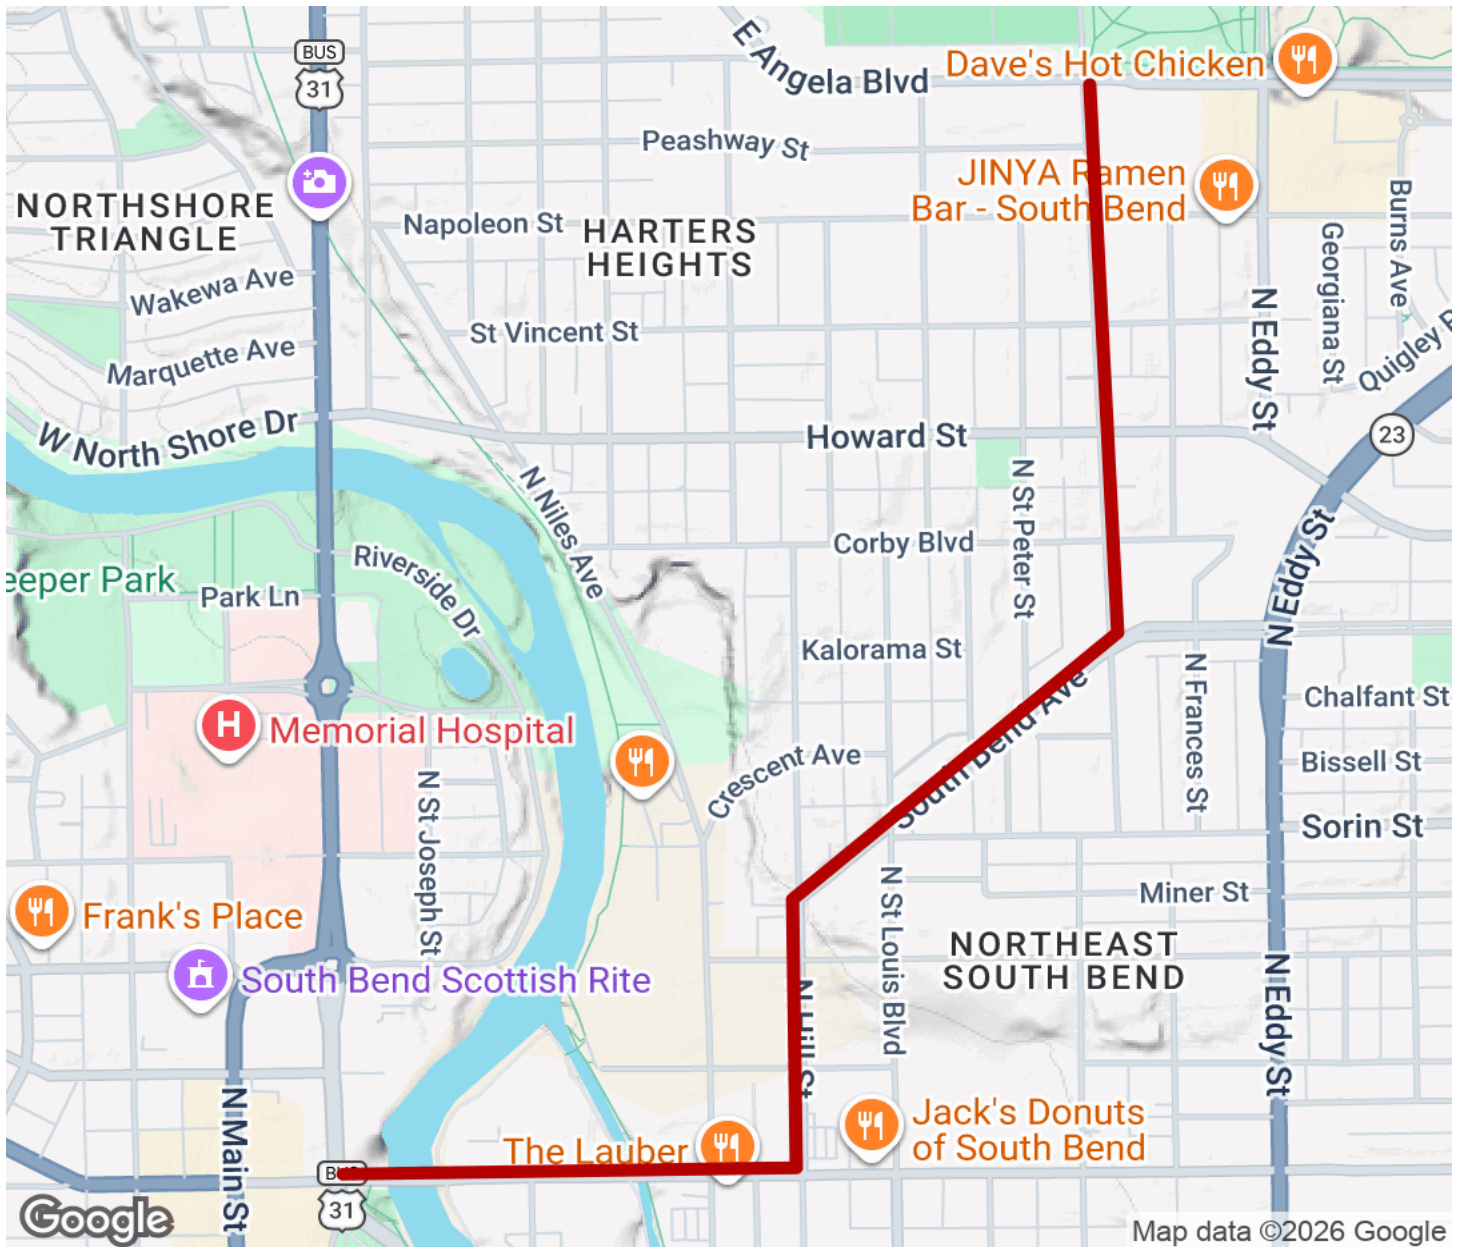

2026

TrailLink Unlimited

Guides

Link Trail
Indiana

Link Trail *Indiana*

The Link Trail, which came from a partnership between the City of South Bend and the University of Notre Dame, is a multi-use trail

The Link Trail, which came from a partnership between the City of South Bend and the University of Notre Dame, is a multi-use trail that connects downtown South Bend and the college, as well as the university's numerous bike paths.

Link Trail

Indiana

States: Indiana

Counties: St. Joseph

Length: 1.5miles

Trail end points: University of Notre Dame to
Doctor M.L.K. Jr Blvd (South Bend)

Trail surfaces: Concrete

Trail category: Greenway/Non-RT

Trail activities: Bike, Inline Skating, Walking

Parking & Trail Access

There is no designated parking for the Link Trail, but there are numerous lots and street parking options throughout South Bend.

Link Trail

Indiana

Trailhead

Restroom

Parking

Water Fountain

Tunnel

TrailLink

by Rails-to-Trails Conservancy