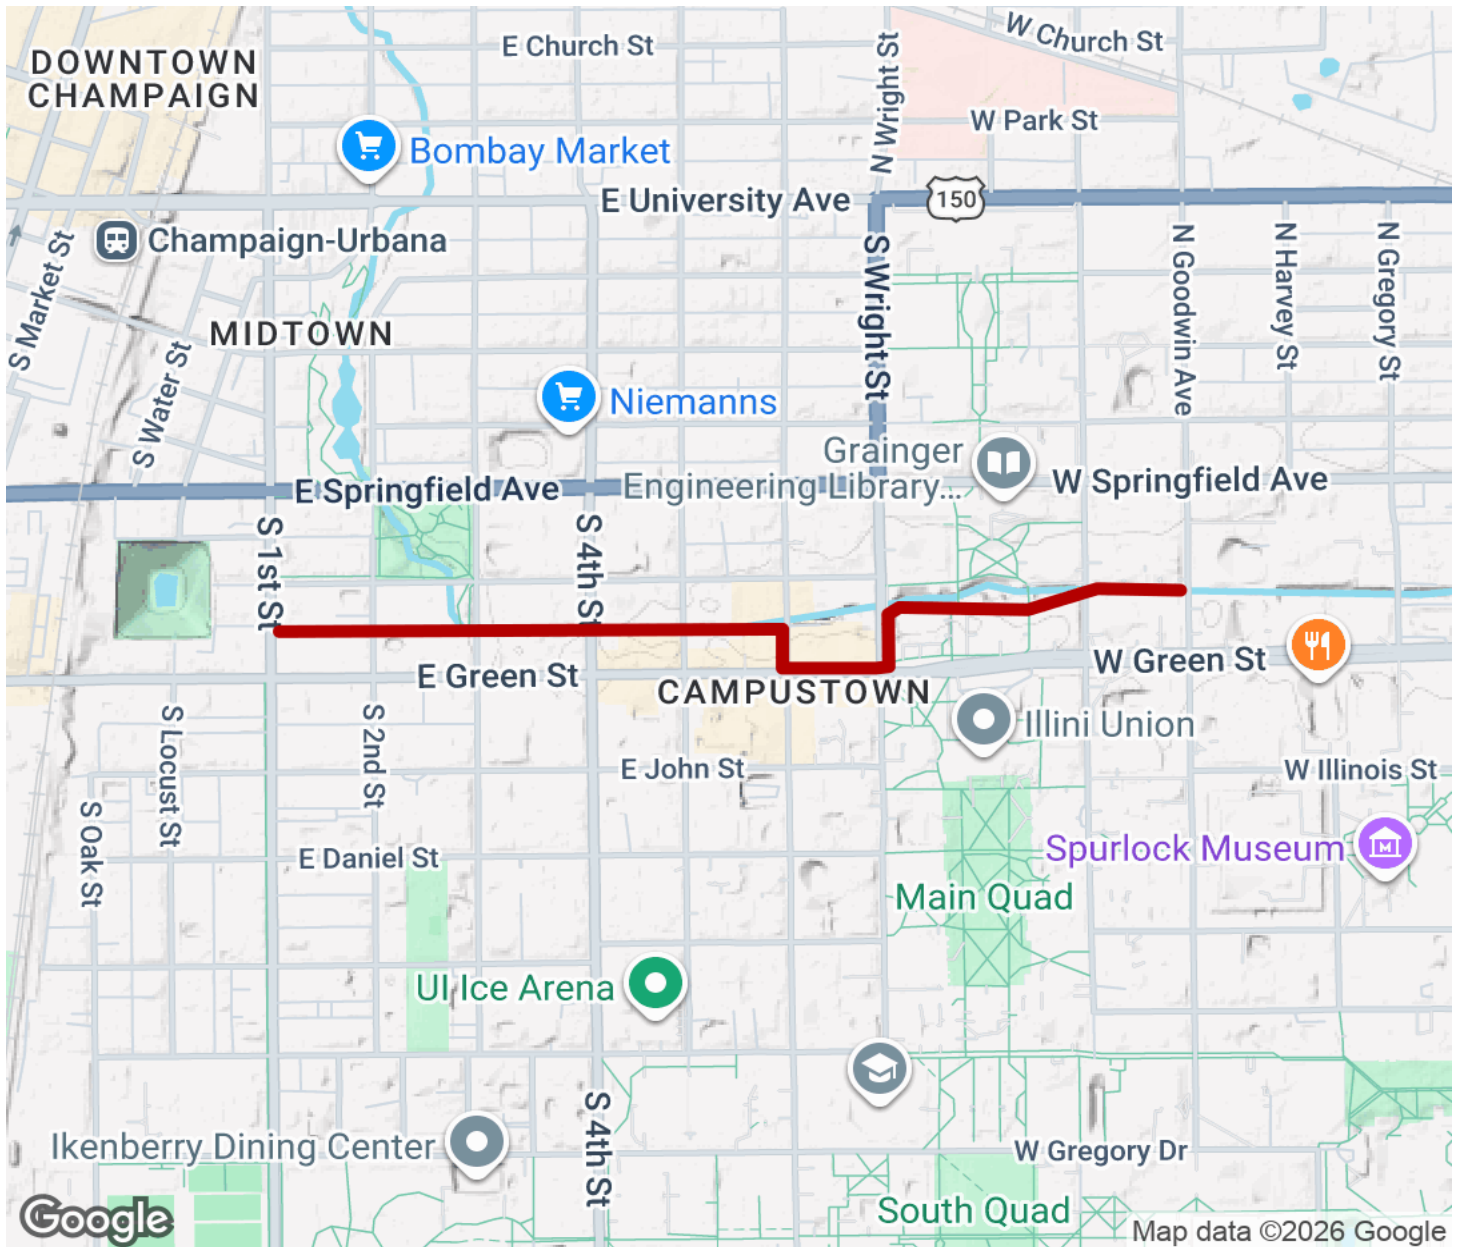

Boneyard Greenway

Illinois

Trailhead

Restroom

Parking

Water Fountain

Tunnel

TrailLink

by Rails-to-Trails Conservancy

[TrailLink.com](https://www.TrailLink.com)