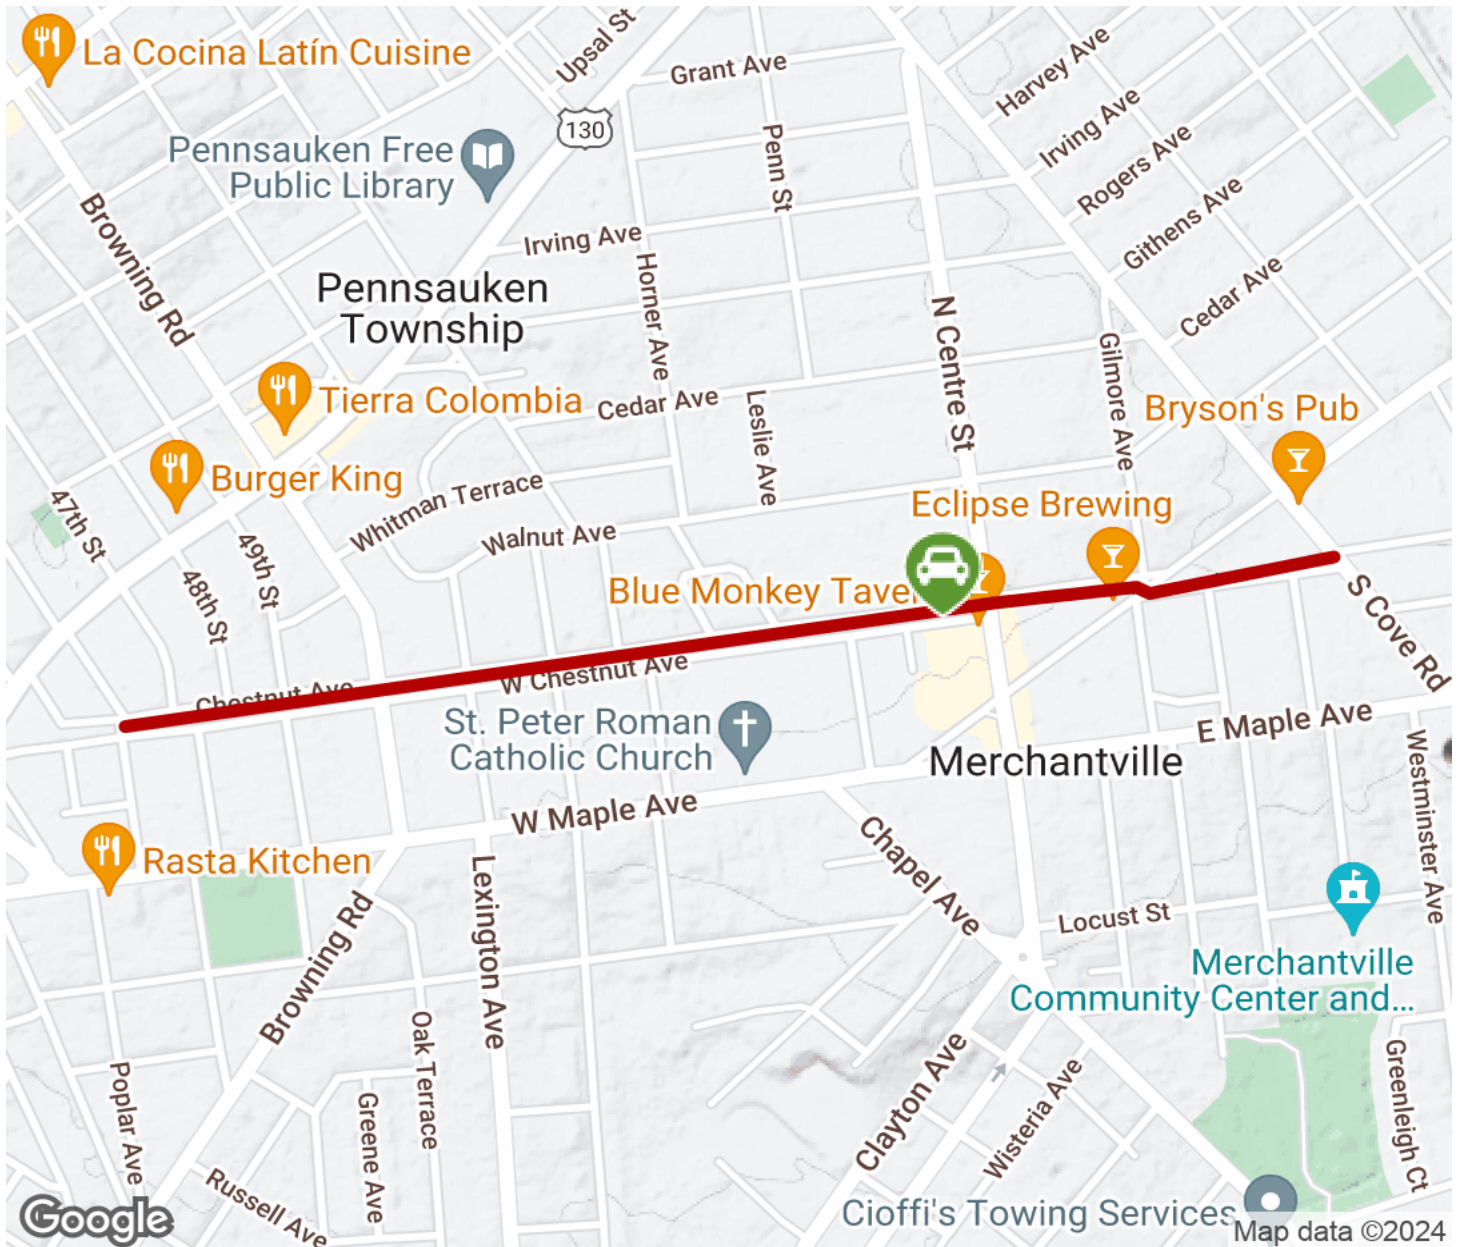

2024

TrailLink Unlimited

Guides

Merchantville Bike Path

New Jersey

Merchantville Bike Path

New Jersey

The Merchantville Bike Path gently oscillates through Merchantville Borough, paralleling Chestnut Avenue. The paved 1-

The Merchantville Bike Path gently oscillates through Merchantville Borough, paralleling Chestnut Avenue. The paved 1-mile trail provides a pleasant route dotted with tall pines and leafy shade trees through residential neighborhoods leading to a busy commercial area on its east end.

The rail-trail is part of The Circuit, an interweaving network of trails in the Philadelphia and Camden area.

Merchantville Bike Path

New Jersey

States: New Jersey

Counties: Camden

Length: 1.05miles

Trail end points: Euclid Avenue to Cove Road

Merchantville Bike Path

New Jersey

Trailhead

Restroom

Parking

Water Fountain

Tunnel

TrailLink