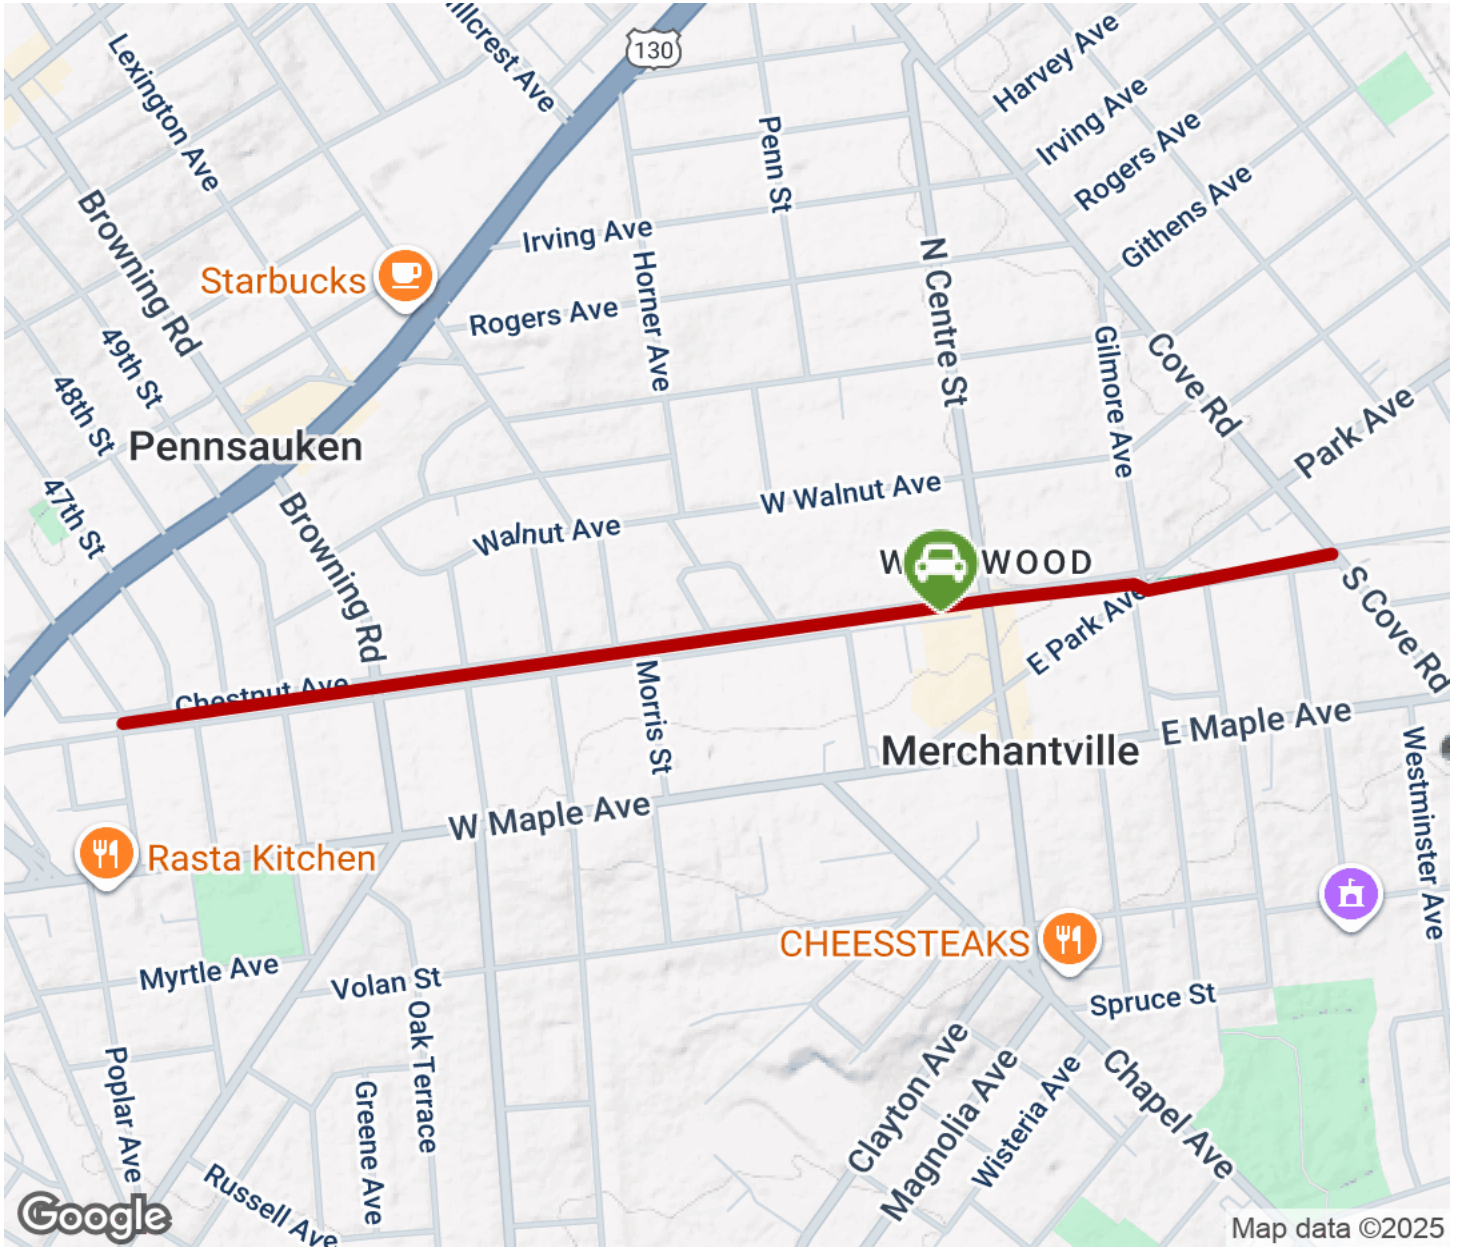

2025

TrailLink Unlimited

Guides

Merchantville Bike Path

New Jersey

Merchantville Bike Path

New Jersey

The Merchantville Bike Path gently oscillates through Merchantville Borough, paralleling Chestnut Avenue. The paved 1-

The Merchantville Bike Path gently oscillates through Merchantville Borough, paralleling Chestnut Avenue. The paved 1-mile trail provides a pleasant route dotted with tall pines and leafy shade trees through residential neighborhoods leading to a busy commercial area on its east end.

The rail-trail is part of The Circuit, an interweaving network of trails in the Philadelphia and Camden area.

Merchantville Bike Path

New Jersey

States: New Jersey

Counties: Camden

Length: 1.05miles

Trail end points: Euclid Avenue to Cove Road

Merchantville Bike Path

New Jersey

Trailhead

Restroom

Parking

Water Fountain

Tunnel

TrailLink
by Rails-to-Trails Conservancy