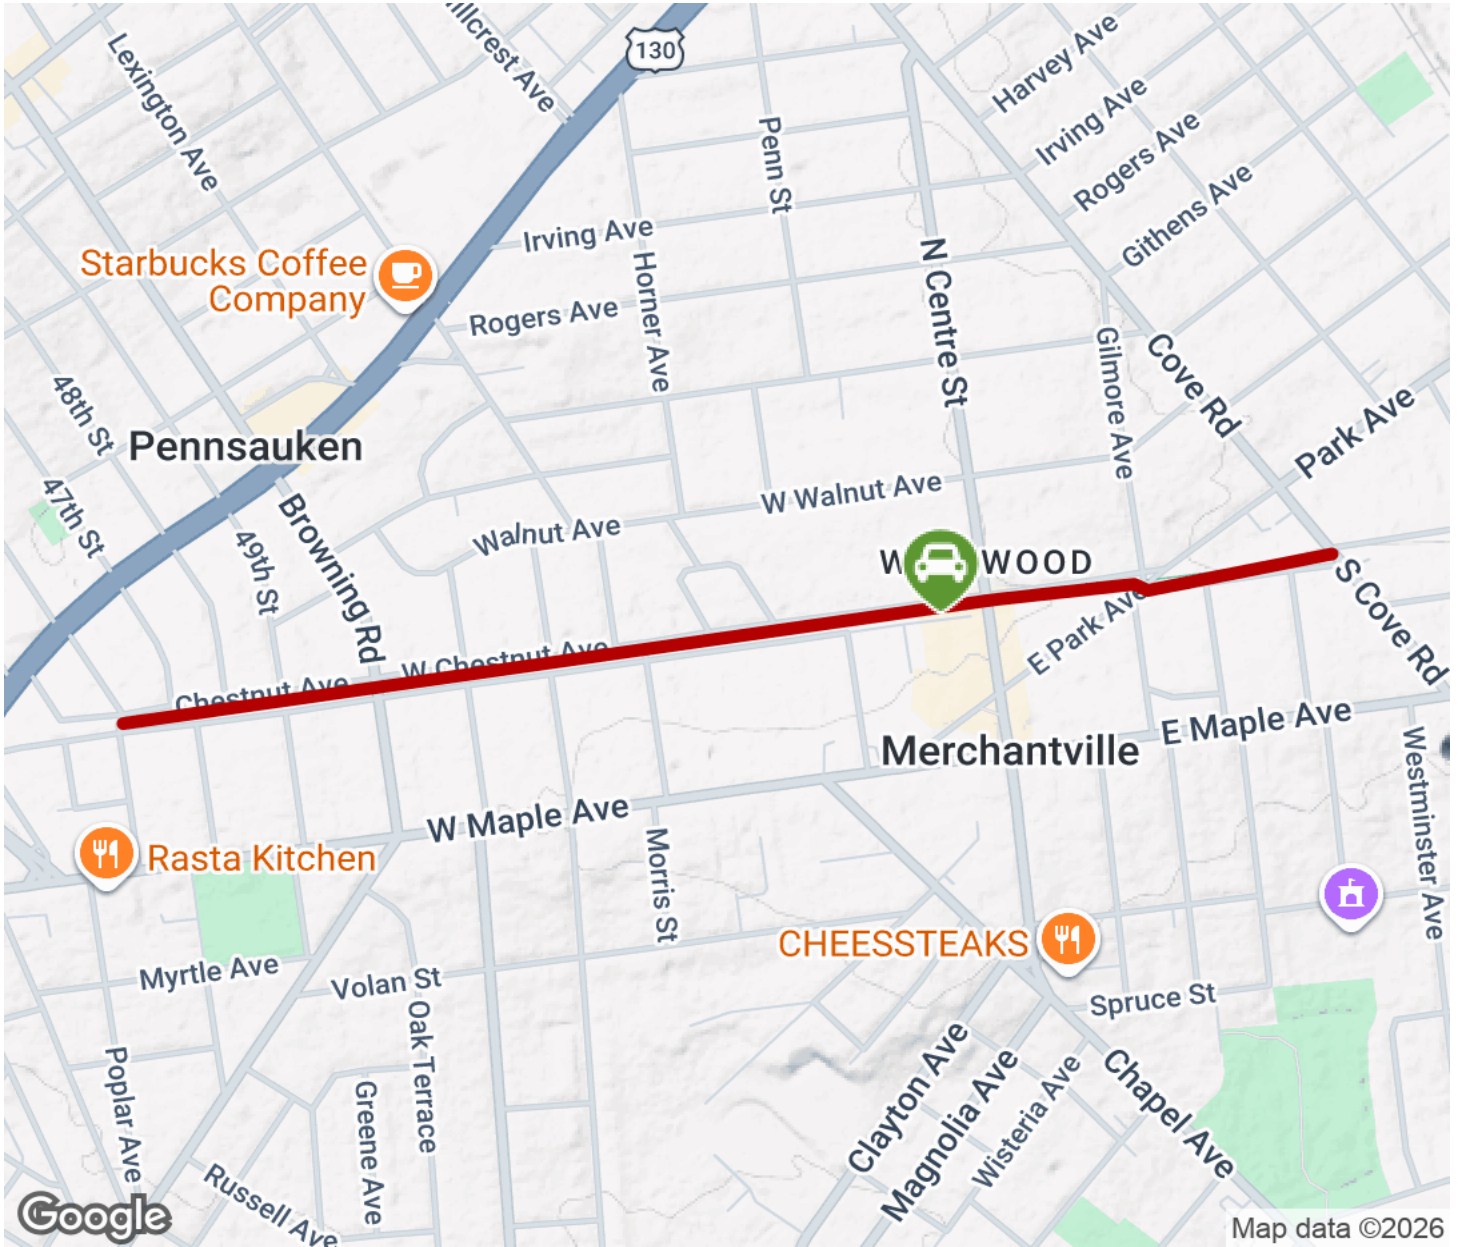

2026

TrailLink Unlimited

Guides

Merchantville Bike Path

New Jersey

Merchantville Bike Path

New Jersey

The Merchantville Bike Path gently oscillates through Merchantville Borough, paralleling Chestnut Avenue. The paved 1-

The Merchantville Bike Path gently oscillates through Merchantville Borough, paralleling Chestnut Avenue. The paved 1-mile trail provides a pleasant route dotted with tall pines and leafy shade trees through residential neighborhoods leading to a busy commercial area on its east end.

The rail-trail is part of The Circuit, an interweaving network of trails in the Philadelphia and Camden area.

Merchantville Bike Path

New Jersey

States: New Jersey

Counties: Camden

Length: 1.05miles

Trail end points: Euclid Avenue to Cove Road

Merchantville Bike Path

New Jersey

Trailhead

Restroom

Parking

Water Fountain

Tunnel

TrailLink
by Rails-to-Trails Conservancy