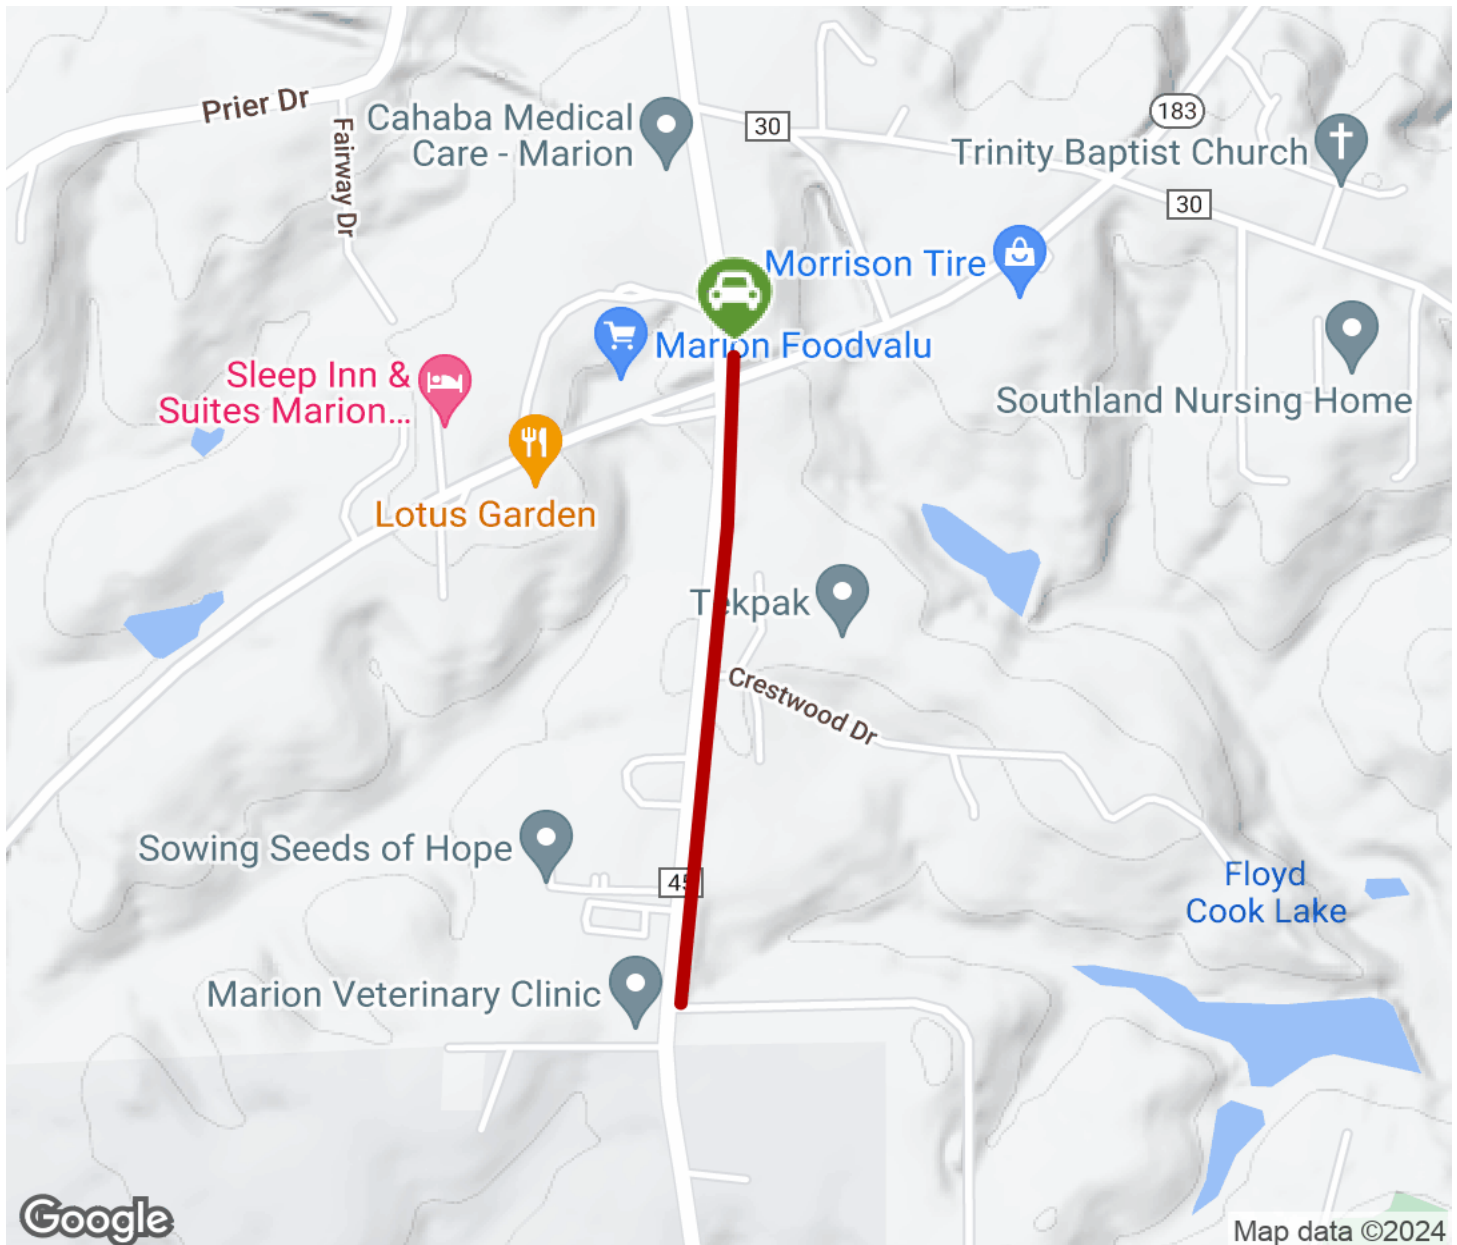

2024

TrailLink Unlimited

Guides

**Georgia
Walker
Memorial
Walking Trail**
Alabama

Georgia Walker Memorial Walking Trail

Alabama

The Georgia Walker Memorial Walking Trail offers a short, paved pathway paralleling Washington Street on the southern end of the

The Georgia Walker Memorial Walking Trail offers a short, paved pathway paralleling Washington Street on the southern end of the charming community of Marion. Most of the way is under a pleasant tree canopy.

Georgia Walker Memorial Walking Trail

Alabama

States: Alabama

Counties: Perry

Length: 1miles

Trail end points: Washington Street to
Magnolia Street

Trail surfaces: Asphalt

Trail category: Rail-Trail

Trail activities: Bike, Wheelchair
Accessible, Walking

Parking & Trail Access

Parking is available at the Marion depot on the north end of the trail.

Georgia Walker Memorial Walking Trail

Alabama

Trailhead