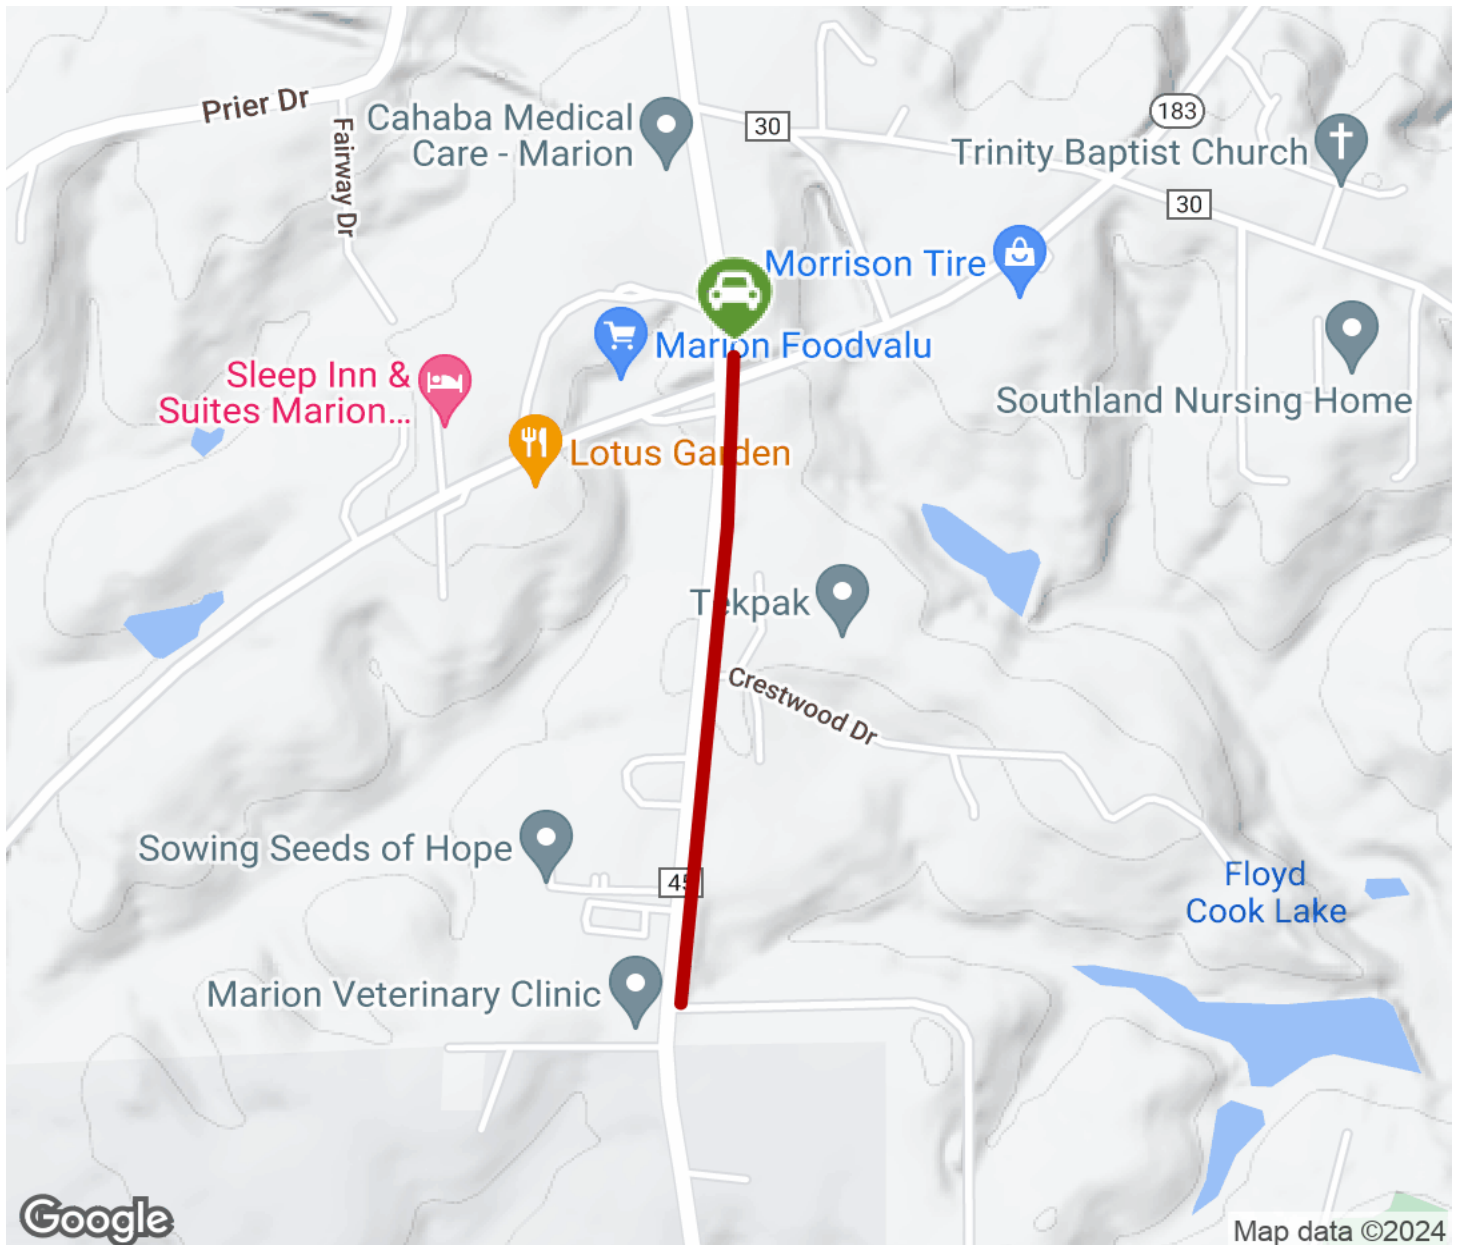

2024

TrailLink Unlimited

Guides

**Georgia
Walker
Memorial
Walking Trail**
Alabama

Georgia Walker Memorial Walking Trail

Alabama

The Georgia Walker Memorial Walking Trail offers a short, paved pathway paralleling Washington Street on the southern end of the

The Georgia Walker Memorial Walking Trail offers a short, paved pathway paralleling Washington Street on the southern end of the charming community of Marion. Most of the way is under a pleasant tree canopy.

Georgia Walker Memorial Walking Trail

Alabama

States: Alabama

Counties: Perry

Length: 1miles

Trail end points: Washington Street to
Magnolia Street

Trail surfaces: Asphalt

Trail category: Rail-Trail

Trail activities: Bike, Wheelchair
Accessible, Walking

Parking & Trail Access

Parking is available at the Marion depot on the north end of the trail.

Georgia Walker Memorial Walking Trail

Alabama

Trailhead