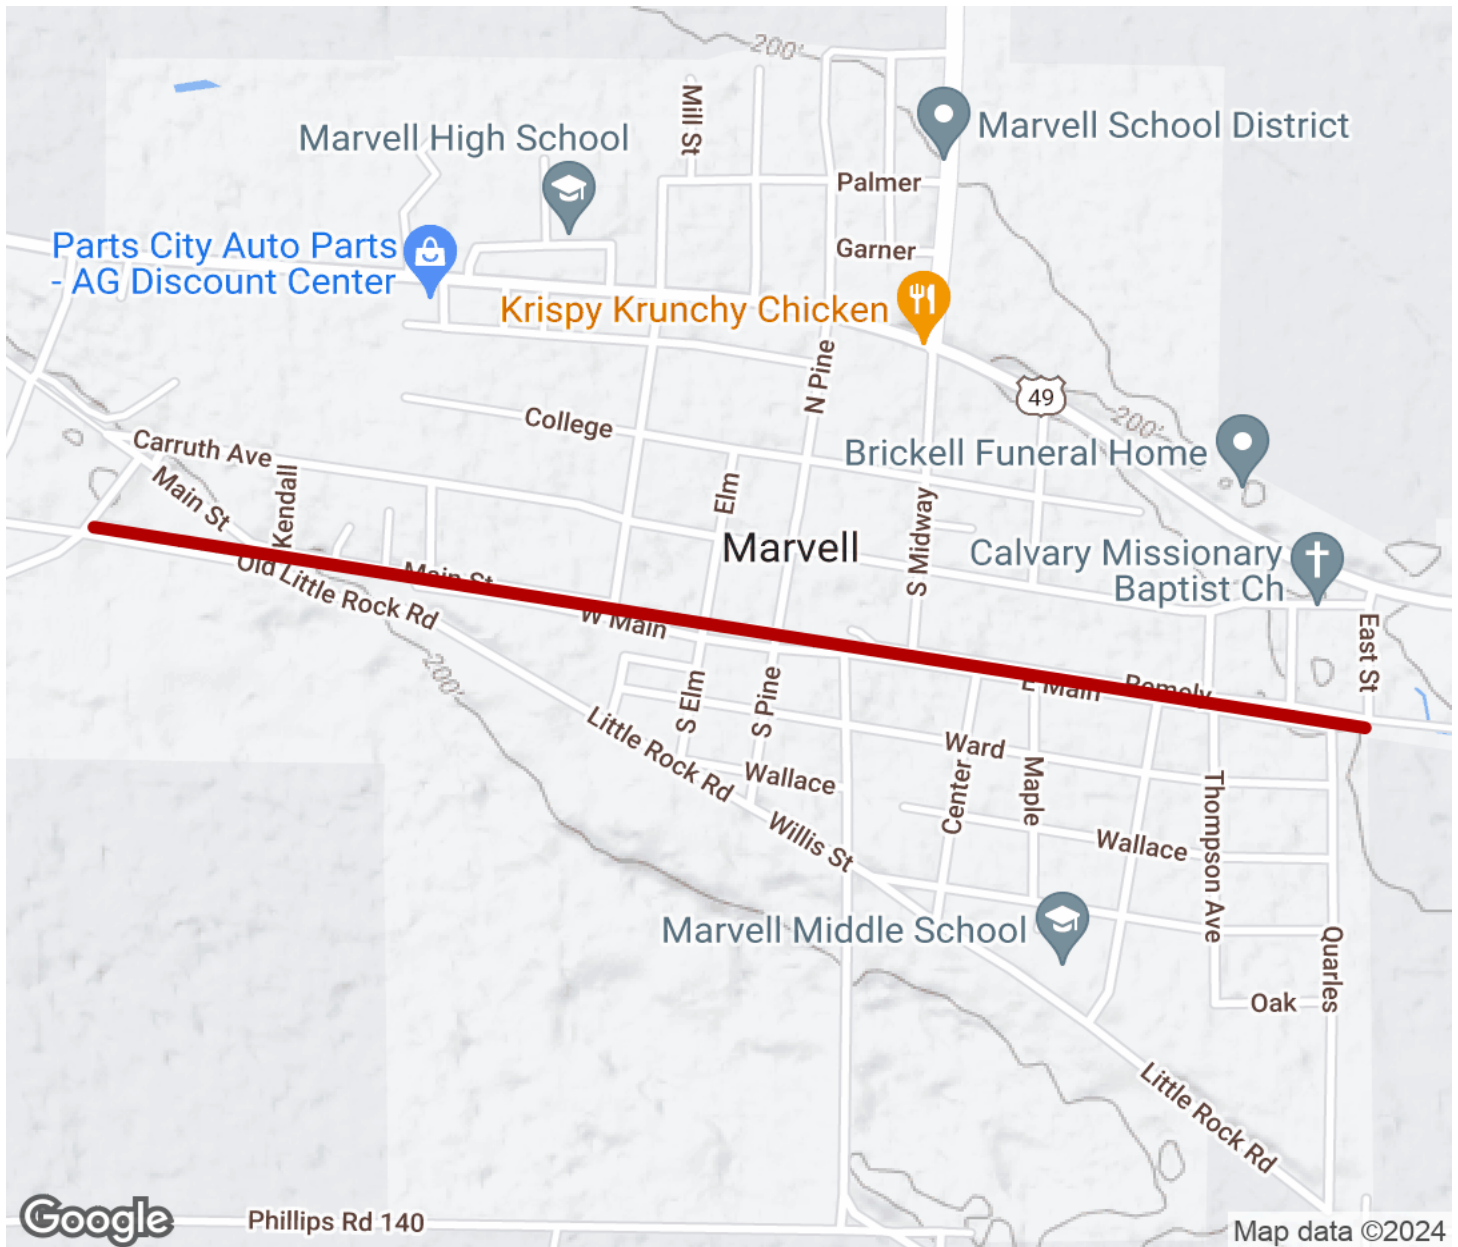

Marvell Bike Trail

Arkansas

Trailhead

Restroom

Parking

Water Fountain

Tunnel

TrailLink
by Rails-to-Trails Conservancy

TrailLink.com