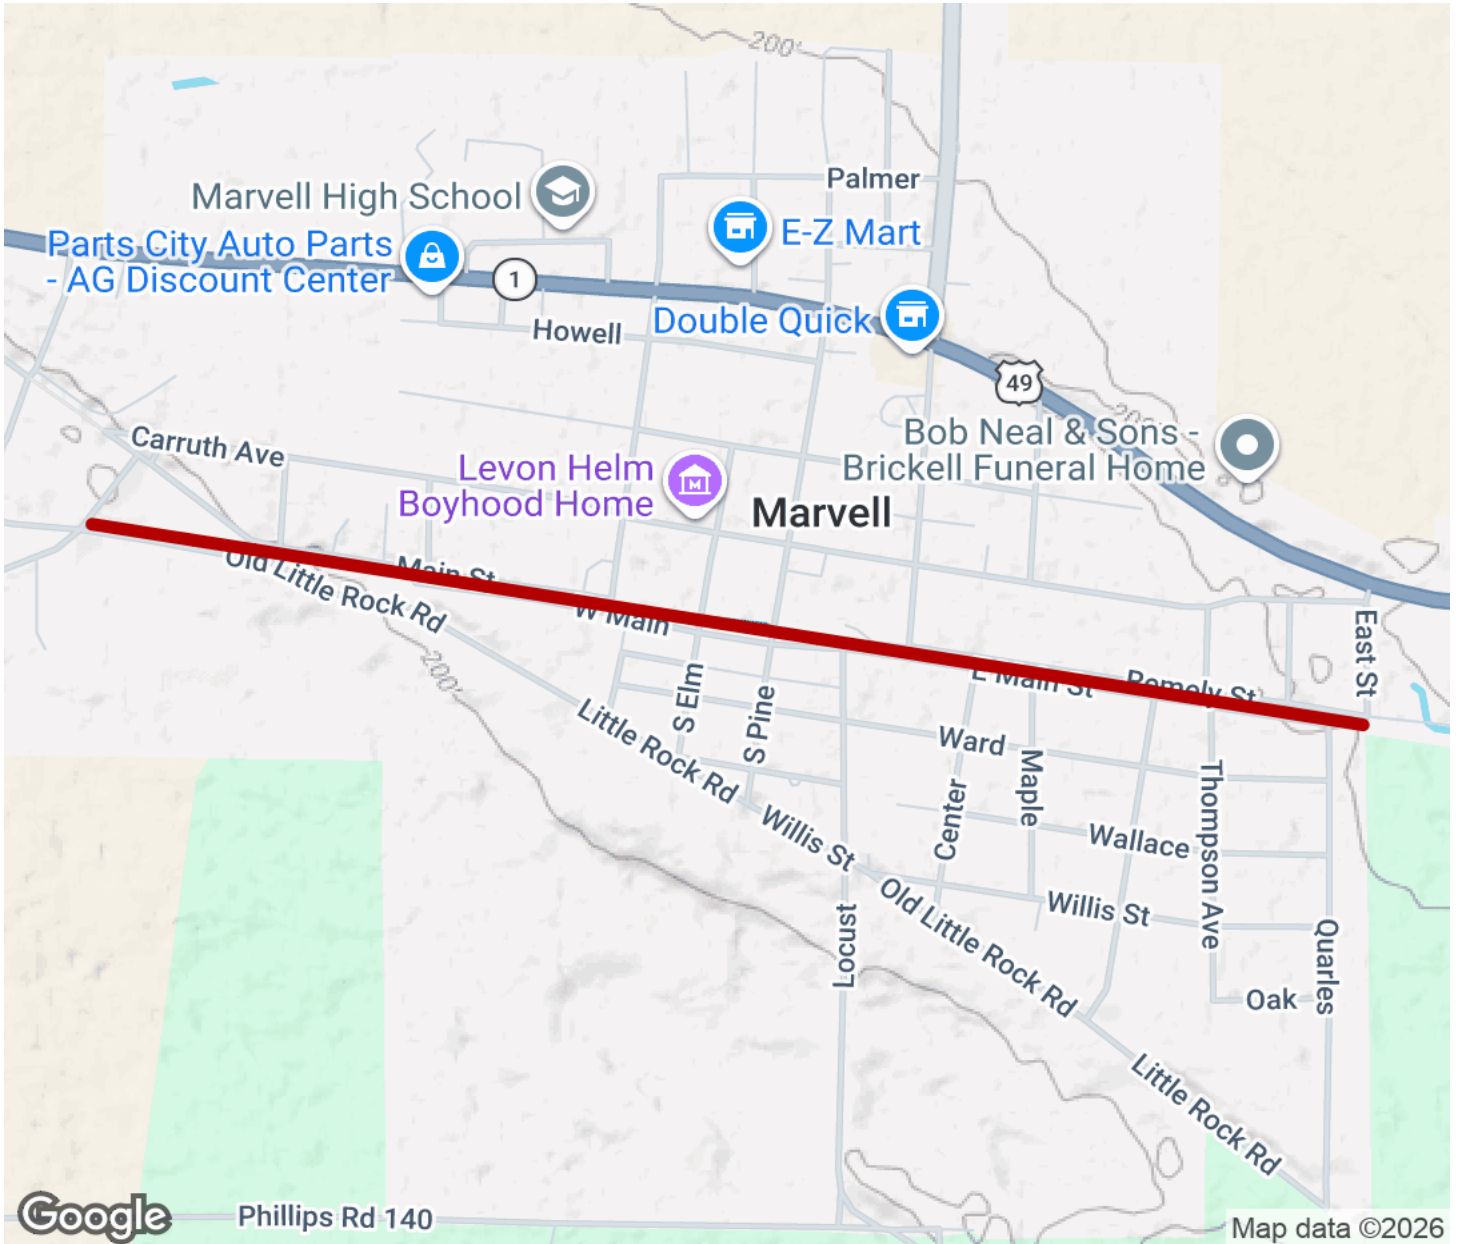

The Marvell Bike Trail stretches about a mile across town, paralleling Main Street. The paved pathway offers views of tree-dotted residential areas and small stores in the heart of Mississippi River Delta country.

Marvell Bike Trail

Arkansas

States: Arkansas

Counties: Phillips

Length: 1.3miles

Trail end points: Little Rock Rd. and Phillips
Rd. 600 to East St. and Remely

Trail surfaces: Asphalt

Trail category: Rail-Trail

Trail activities: Bike, Inline

Skating, Walking, Wheelchair Accessible

Parking & Trail Access

Parking is available at the Marvell Public Library (806 Carruth Street), a block north of the trail.

Marvell Bike Trail

Arkansas

Trailhead

Restroom

Parking

Water Fountain

Tunnel

TrailLink
by Rails-to-Trails Conservancy

TrailLink.com