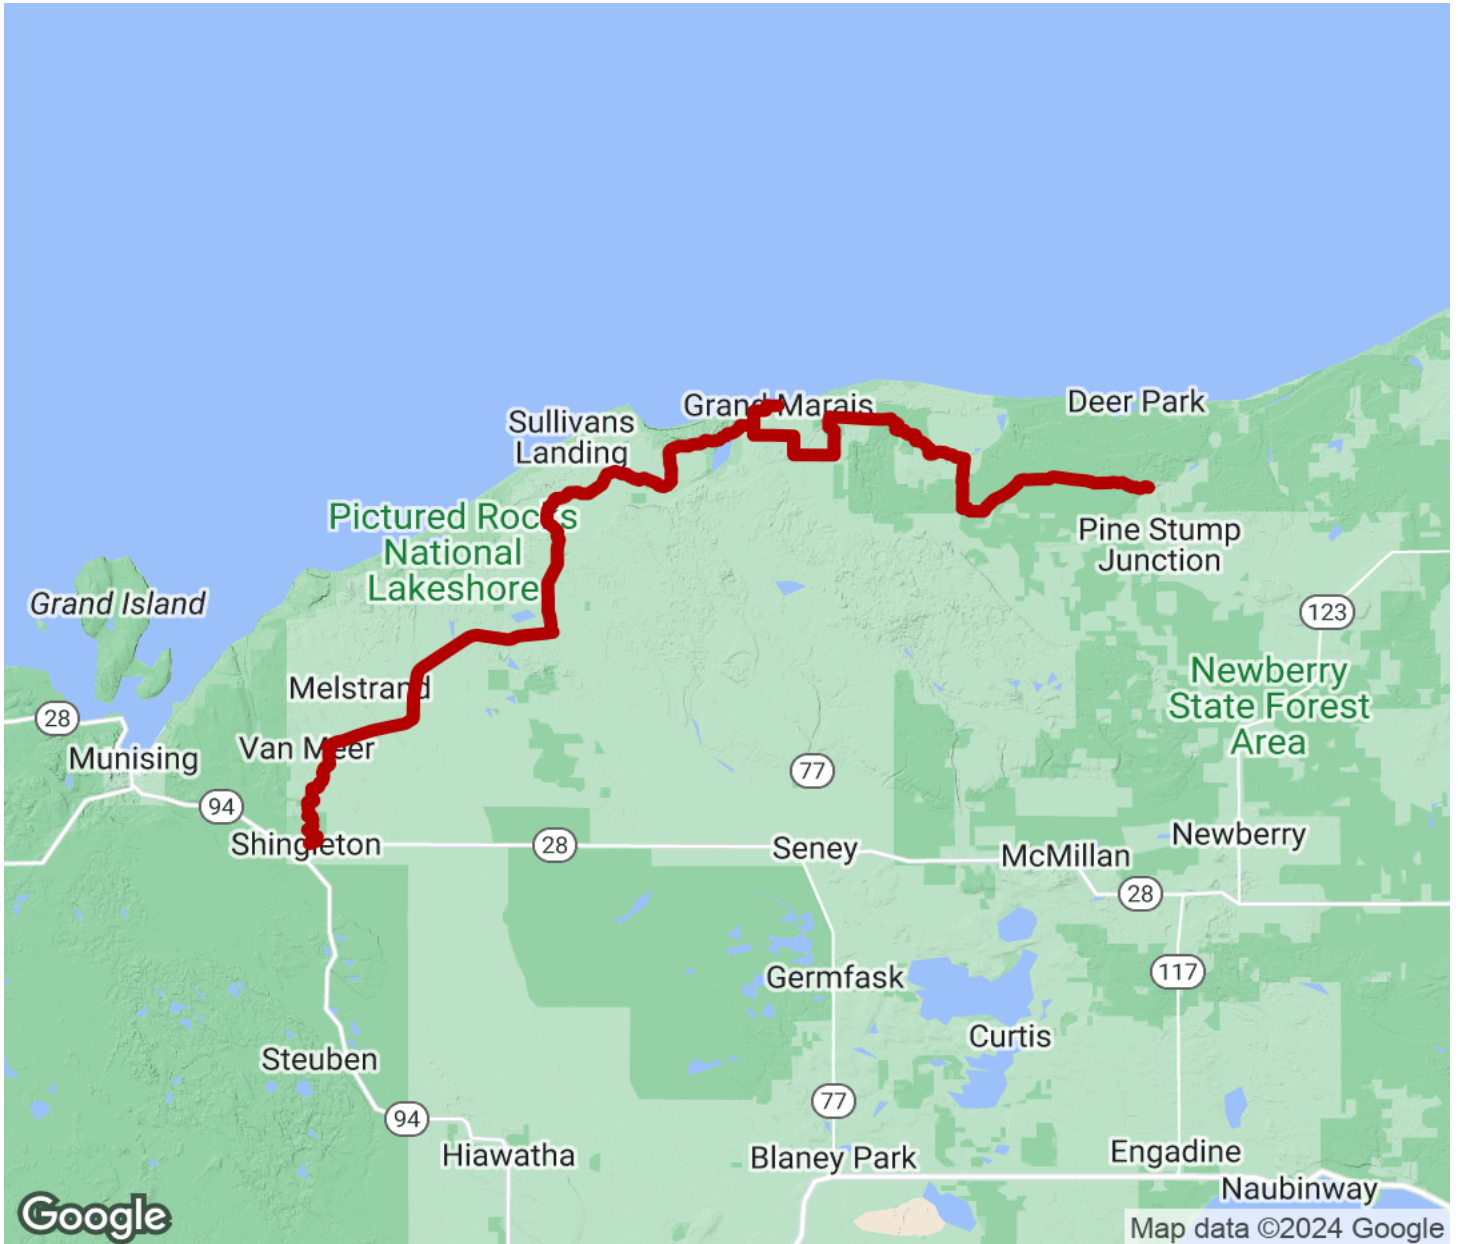

Grand Marais Trail

Michigan

Trailhead

Restroom

Parking

Water Fountain

Tunnel

TrailLink
by Rails-to-Trails Conservancy

TrailLink.com