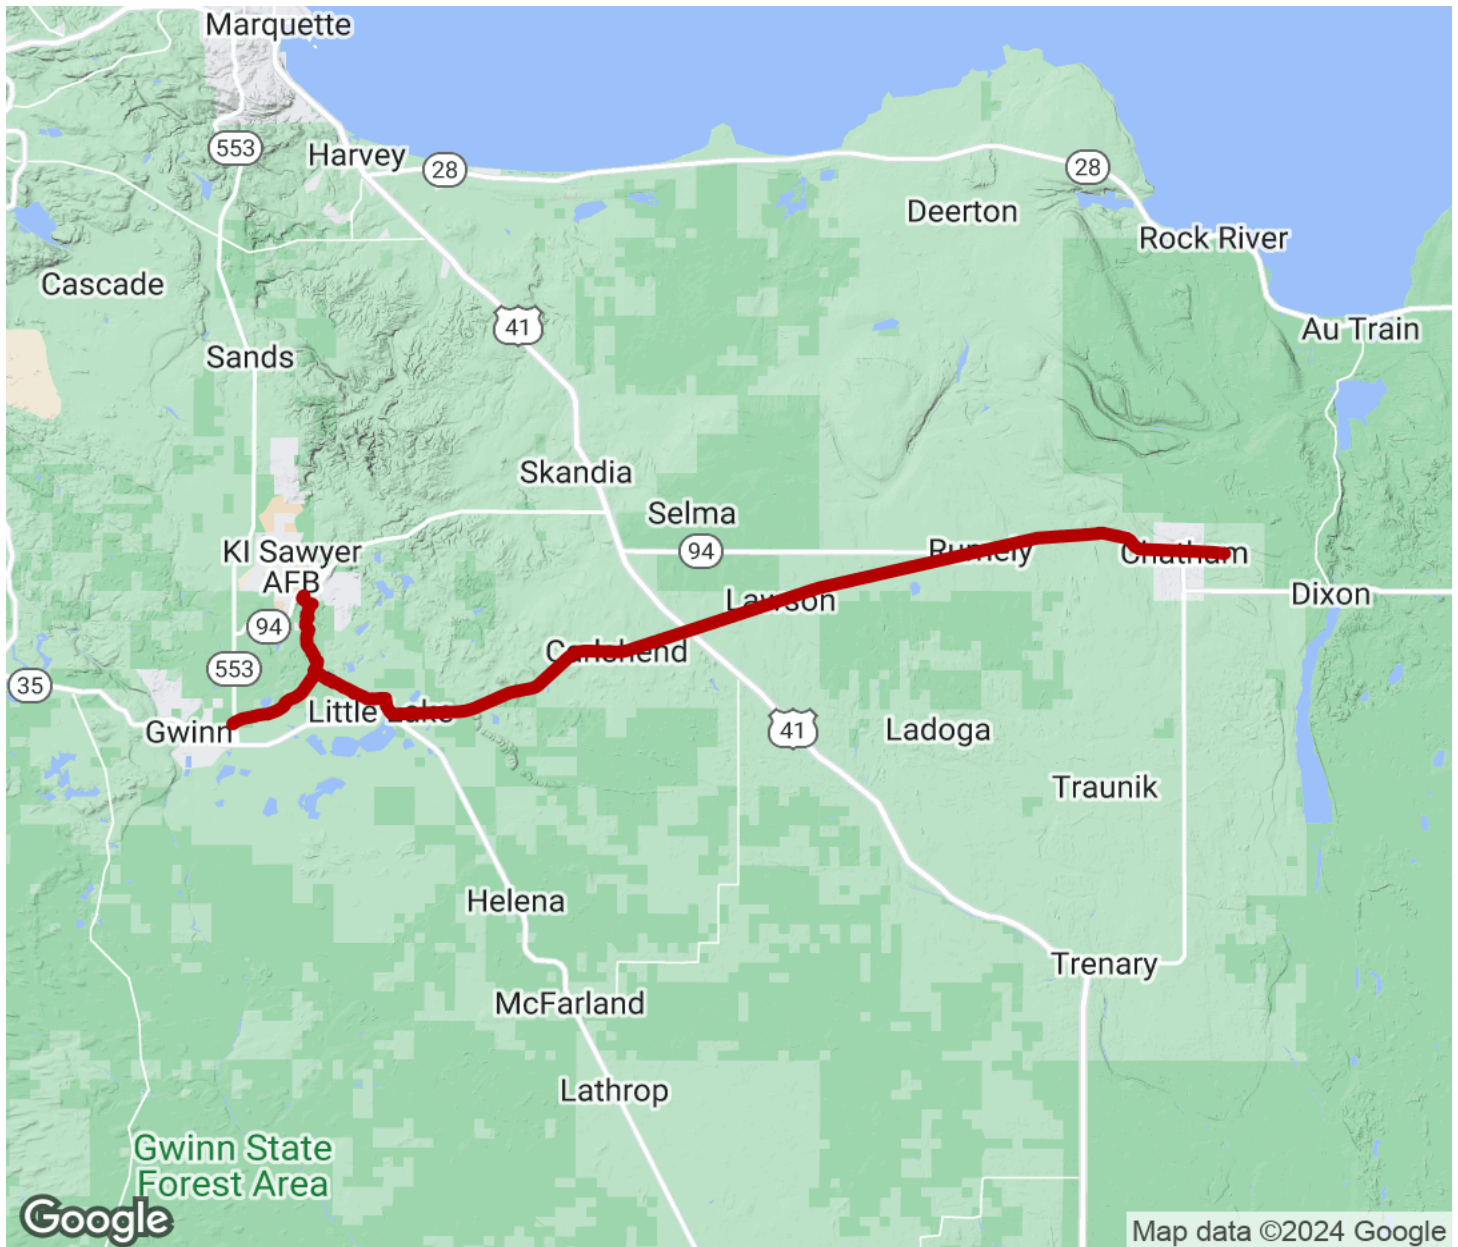

Little Lake to Chatham Snowmobile Trail

Michigan

Trailhead

Restroom

Parking

Water Fountain

Tunnel

TrailLink
by Rails-to-Trails Conservancy

TrailLink.com