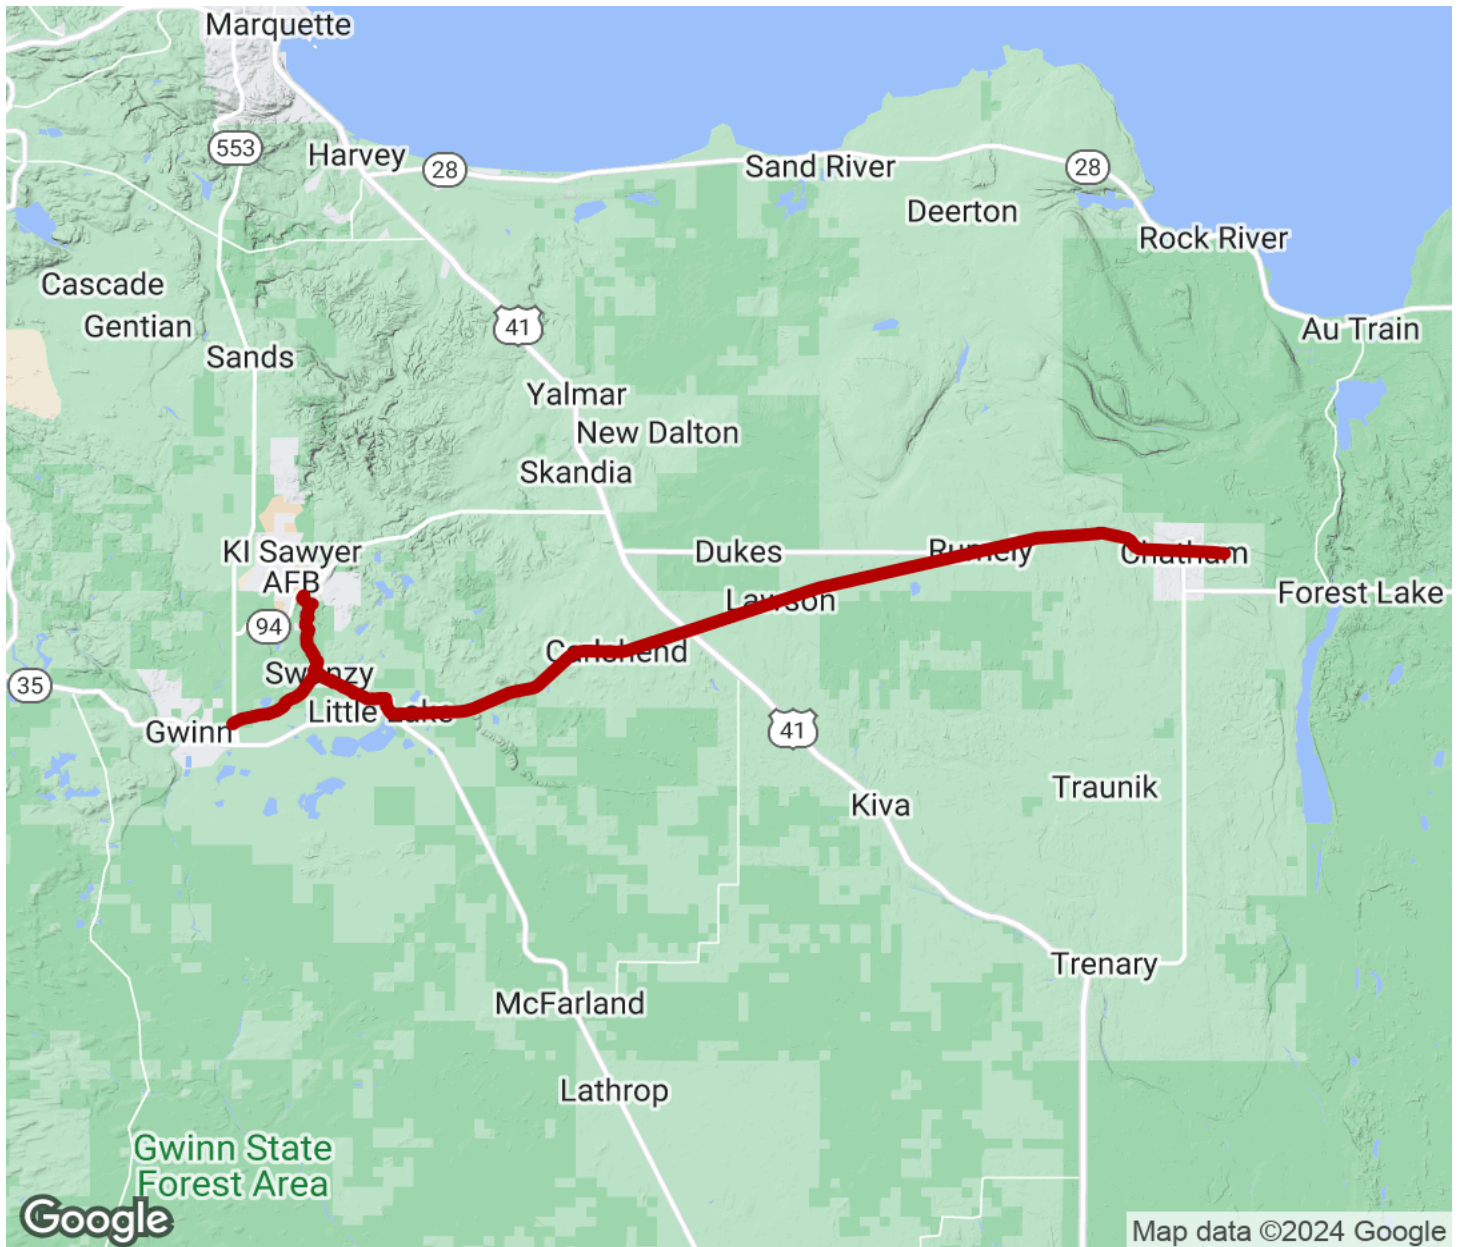

Little Lake to Chatham Snowmobile Trail

Michigan

Trailhead

Restroom

Parking

Water Fountain

Tunnel

TrailLink
by Rails-to-Trails Conservancy

TrailLink.com