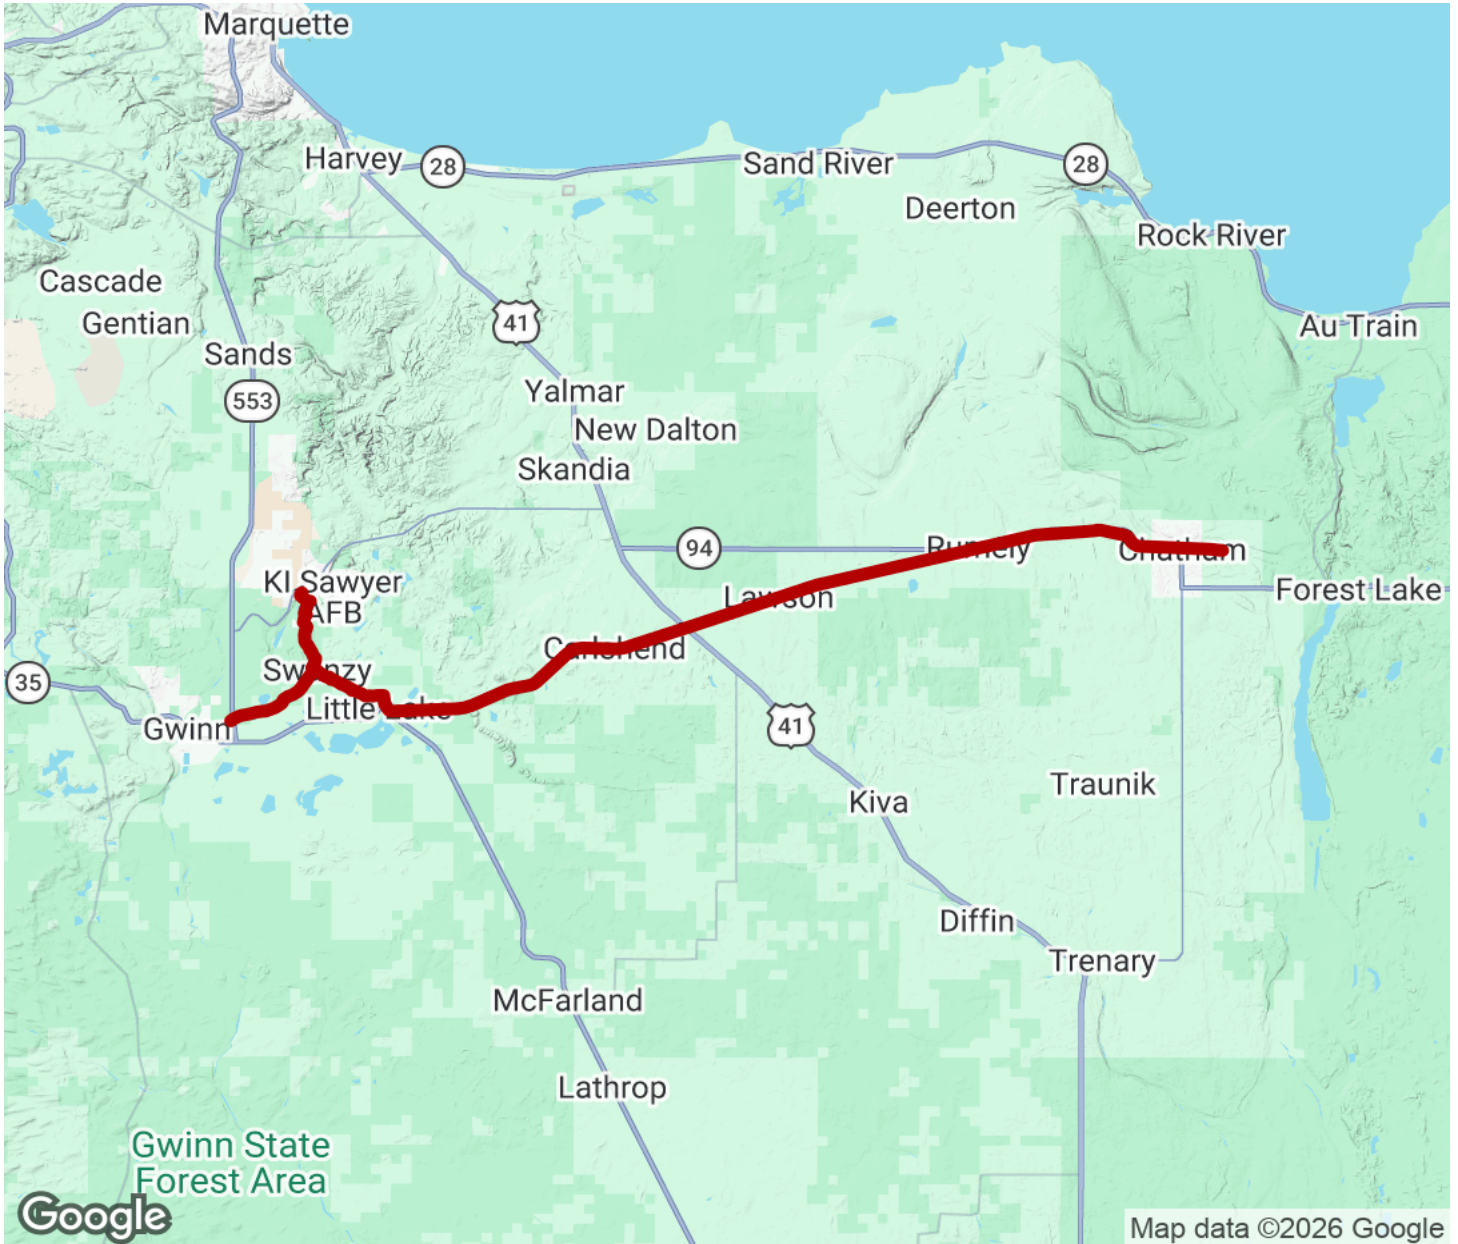

Little Lake to Chatham Snowmobile Trail

Michigan

Trailhead

Restroom

Parking

Water Fountain

Tunnel

TrailLink
by Rails-to-Trails Conservancy

TrailLink.com