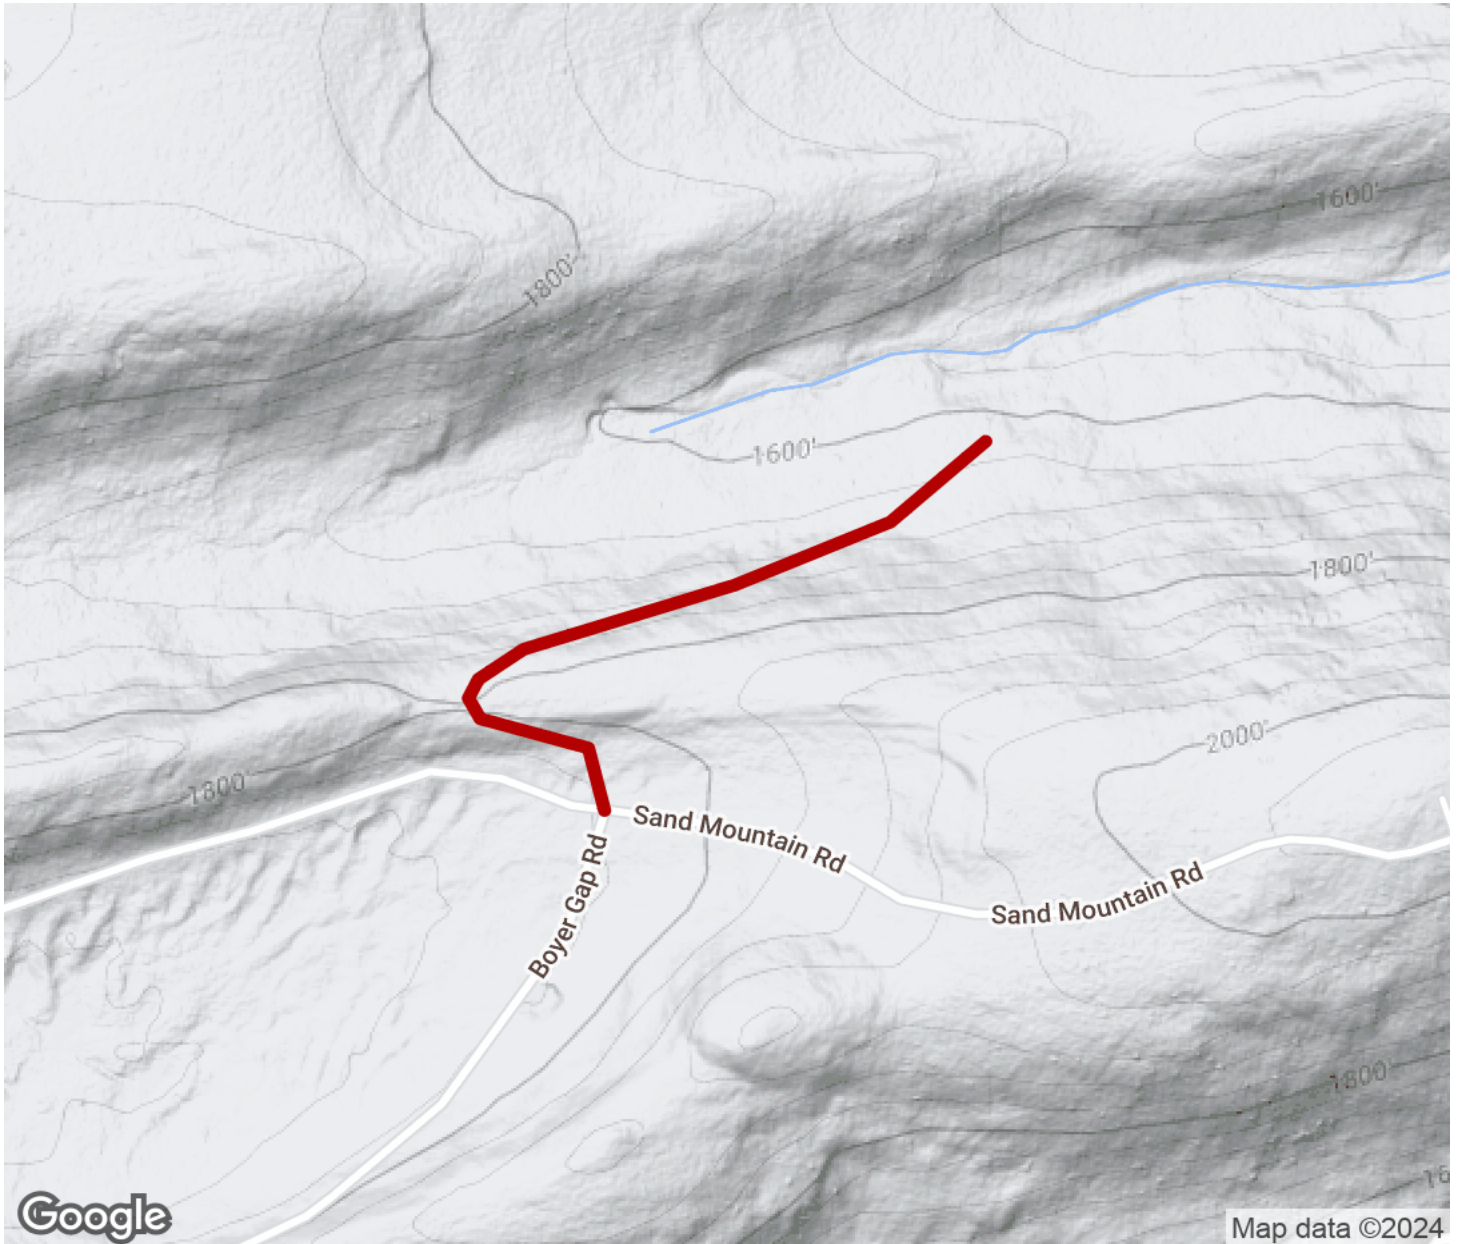

2024

TrailLink Unlimited

Guides

Buffalo Flat Trail

Pennsylvania

Buffalo Flat Trail

Pennsylvania

Buffalo Flat Trail

Pennsylvania

States: Pennsylvania

Counties: Union

Length: 0.5miles

Trail end points: Bald Eagle State Forest to
Bald Eagle State Forest

Trail surfaces: Dirt

Trail category: Rail-Trail

Trail activities: Bike, Horseback
Riding, Mountain Biking, Walking, Cross
Country Skiing

Parking & Trail Access

Buffalo Flat Trail

Pennsylvania

Trailhead

Restroom

Parking

Water Fountain

Tunnel