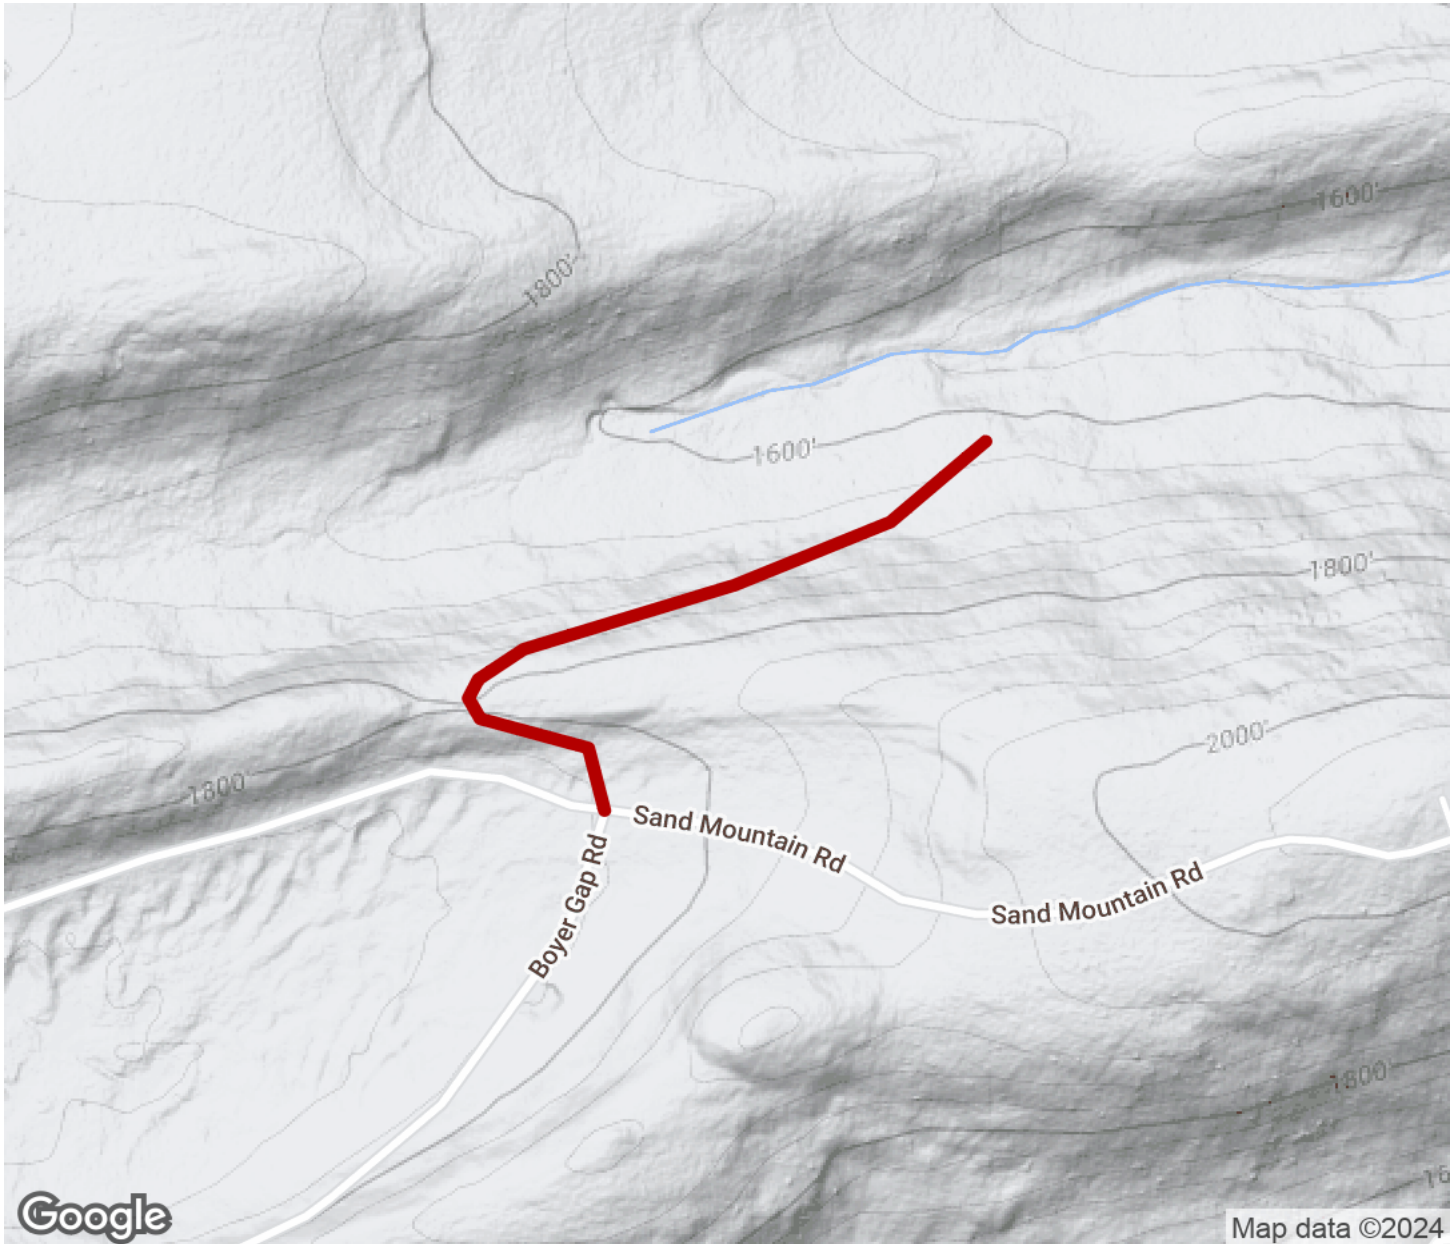

2024

TrailLink Unlimited

Guides

Buffalo Flat Trail

Pennsylvania

Buffalo Flat Trail

Pennsylvania

Buffalo Flat Trail

Pennsylvania

States: Pennsylvania

Counties: Union

Length: 0.5miles

Trail end points: Bald Eagle State Forest to
Bald Eagle State Forest

Trail surfaces: Dirt

Trail category: Rail-Trail

Trail activities: Bike, Horseback
Riding, Mountain Biking, Walking, Cross
Country Skiing

Parking & Trail Access

Buffalo Flat Trail

Pennsylvania

Trailhead

Restroom

Parking

Water Fountain

Tunnel