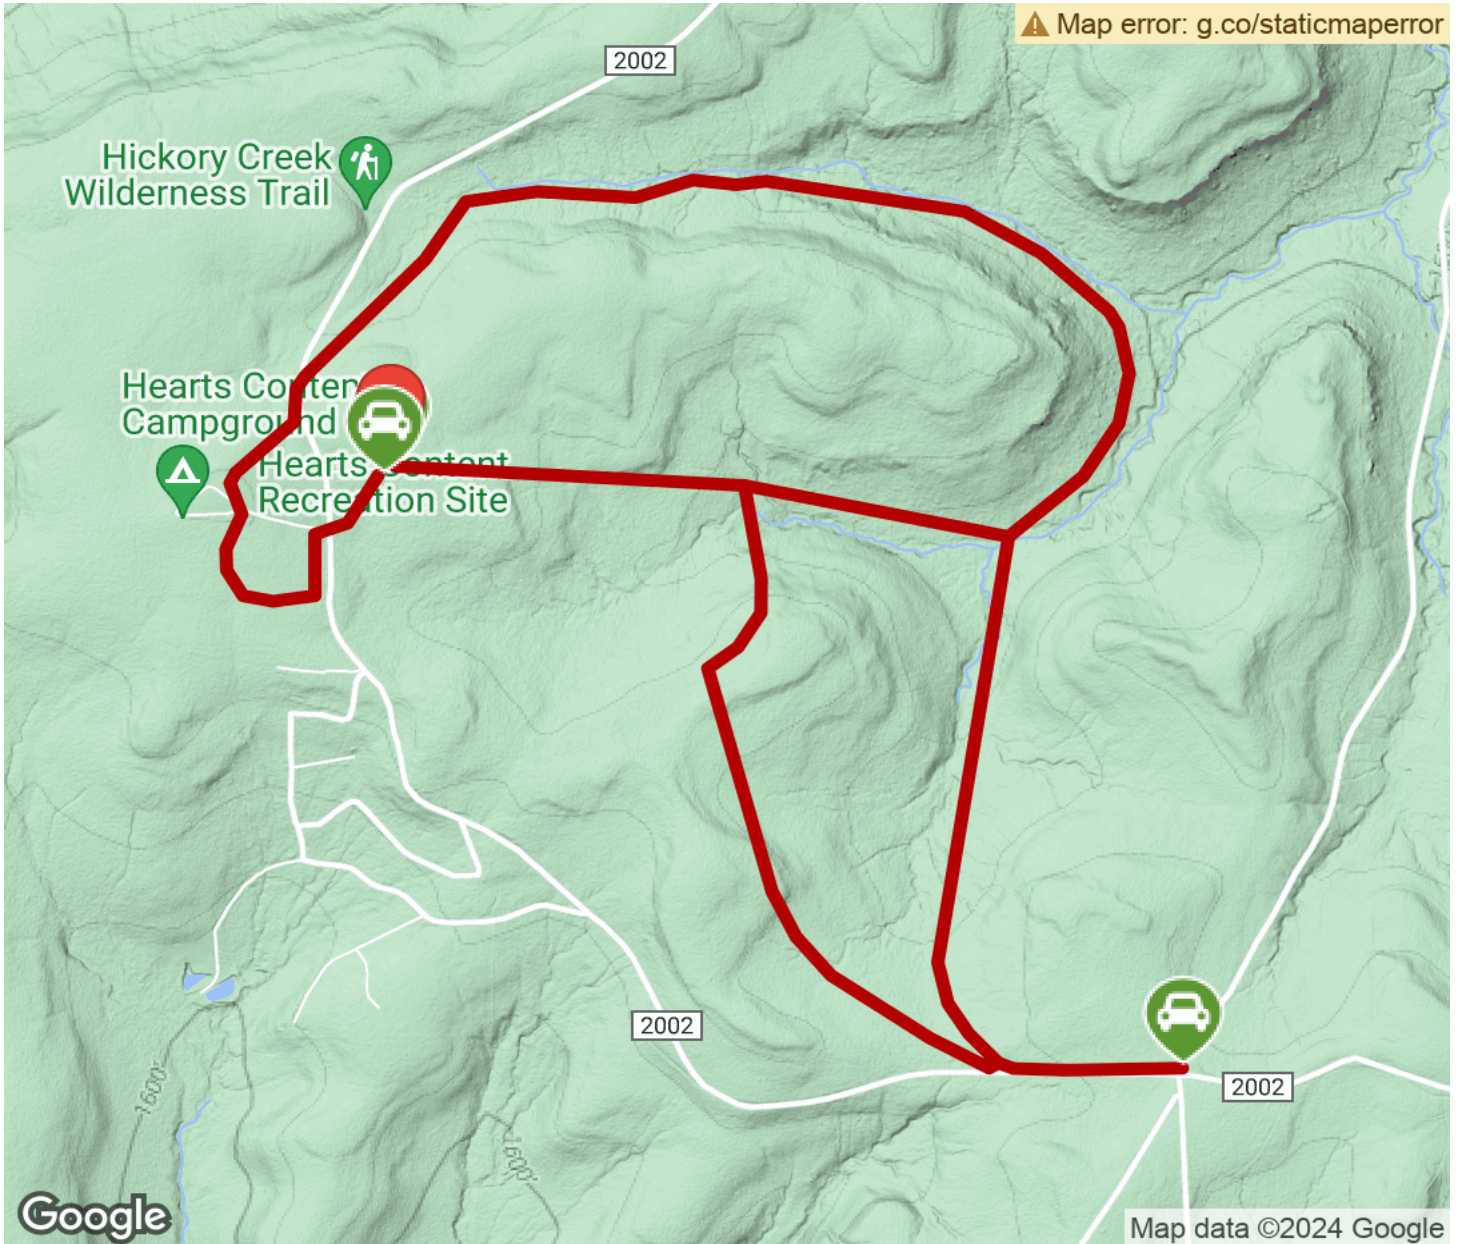

## Allegheny National Forest - Heart's Content XC Ski Trail

Pennsylvania

*This trail is not groomed. The three loops are suitable for beginners. The trail is marked with blue diamonds. Check out the*

This trail is not groomed. The three loops are suitable for beginners. The trail is marked with blue diamonds. Check out the short 1.2 mile Hearts Content Interpretive Trail which offers a scenic hike through an old growth forest of beech, hemlock and white pine. Trail maps are available on the Allegheny National Forest website.

# Allegheny National Forest - Heart's Content XC Ski Trail

*Pennsylvania*

**States:** Pennsylvania

**Counties:** Warren

Length: 8.3miles

**Trail end points:** Allegheny National Forest to

**Trail surfaces:** Dirt,Grass,Gravel

## Parking & Trail Access

The trailhead is located at the Hearts Content picnic area, which is 15 miles southwest of Warren, PA.

# Allegheny National Forest - Heart's Content XC Ski Trail

Pennsylvania

Trailhead

Restroom

Parking

Water Fountain

Tunnel

**TrailLink**  
by Rails-to-Trails Conservancy