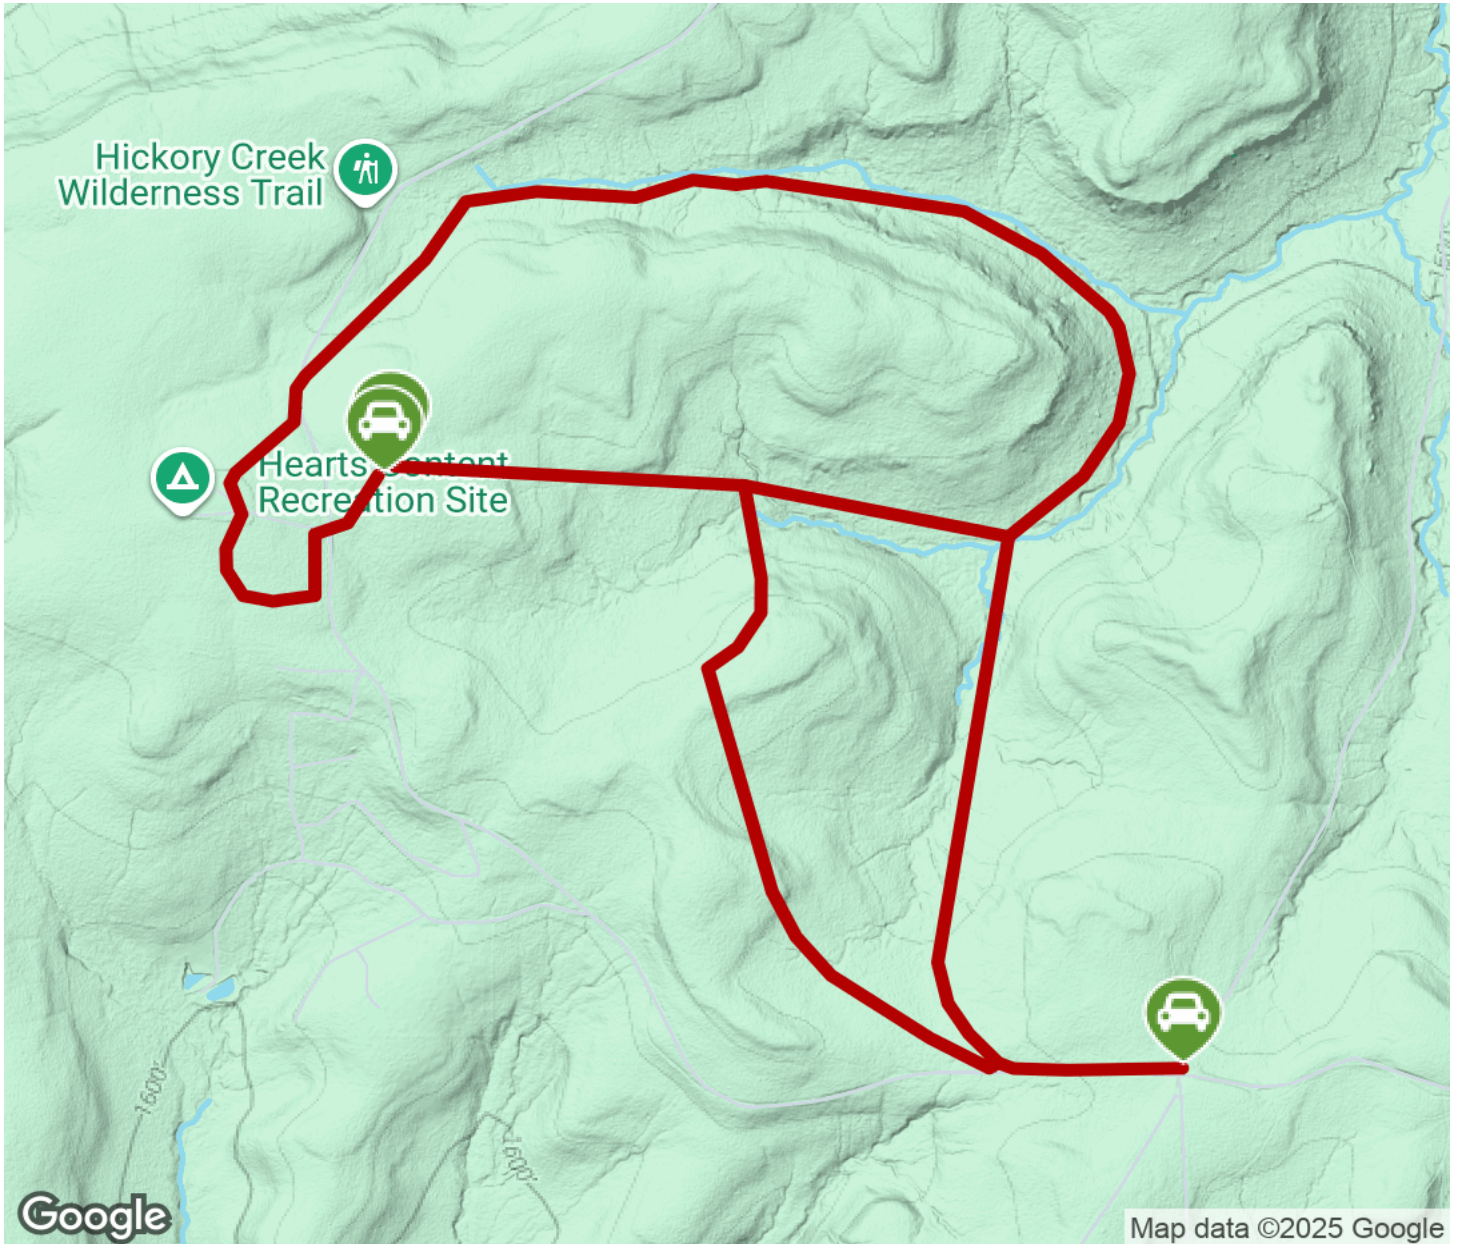

Allegheny National Forest - Heart's Content XC Ski Trail

Pennsylvania

Trailhead

Restroom

Parking

Water Fountain

Tunnel

TrailLink
by Rails-to-Trails Conservancy

TrailLink.com