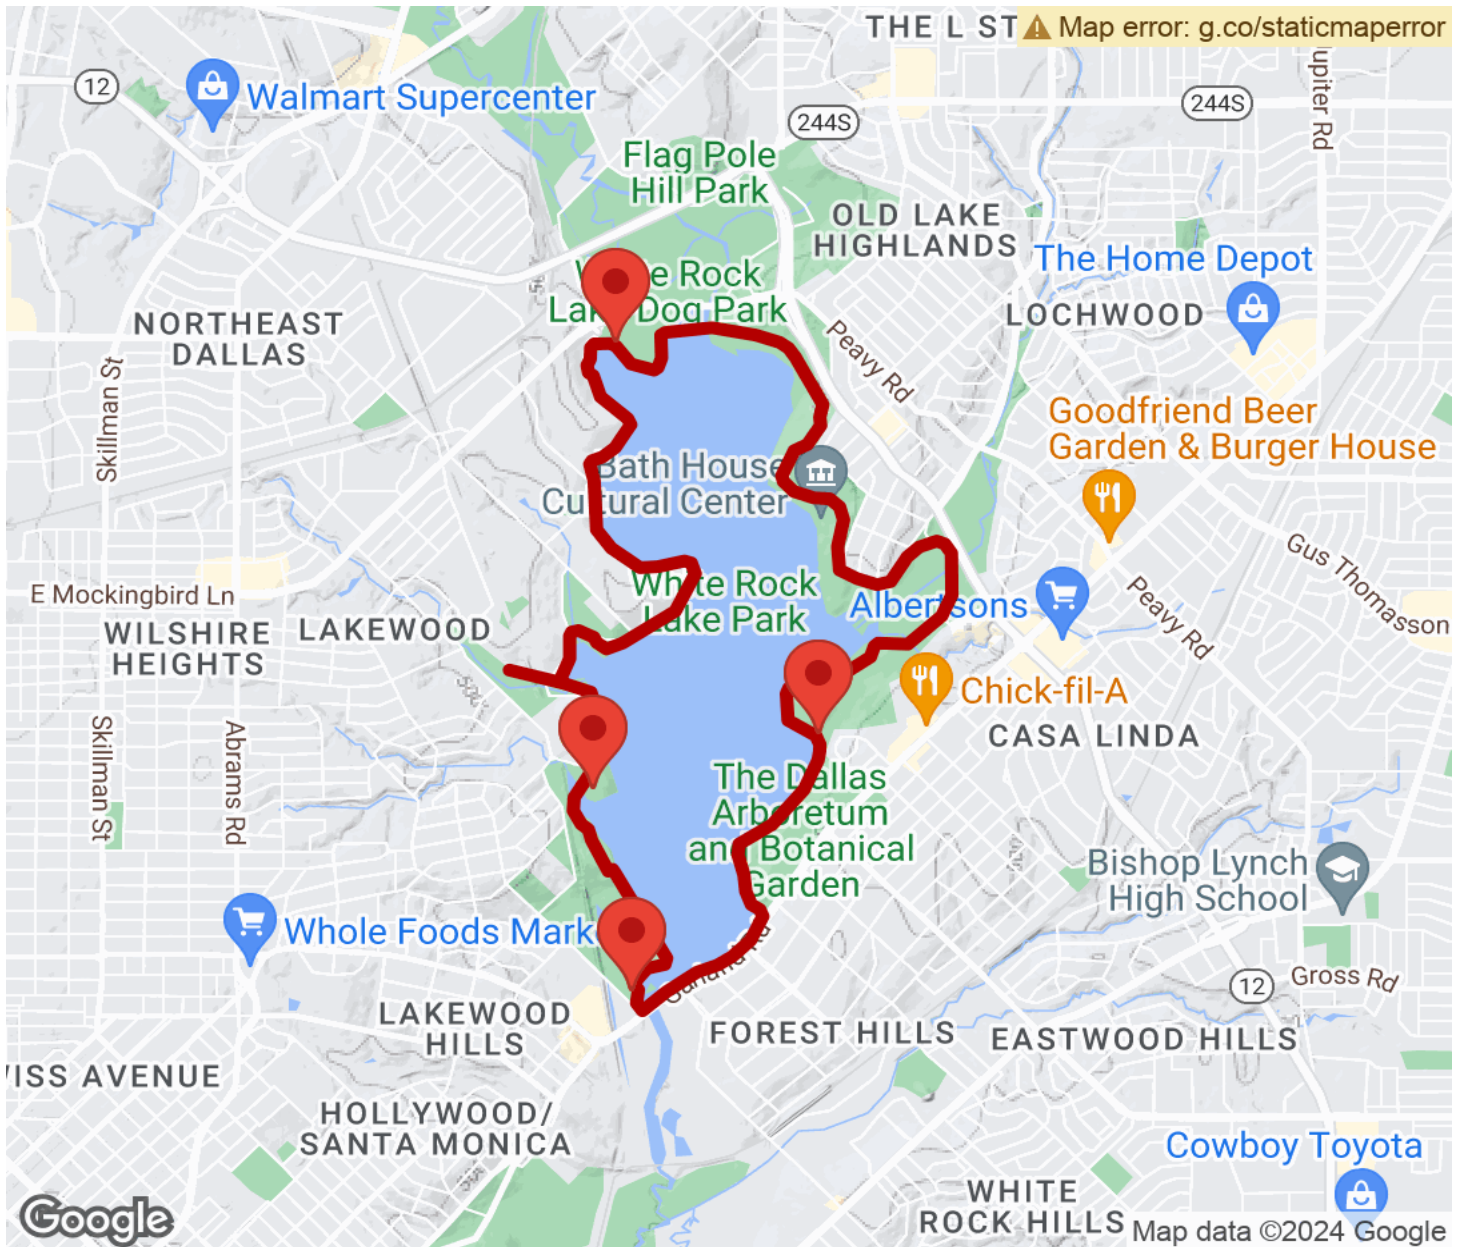

White Rock Lake Park Loop Trail

Texas

Trailhead

Restroom

Parking

Water Fountain

Tunnel

TrailLink
by Rails-to-Trails Conservancy

TrailLink.com