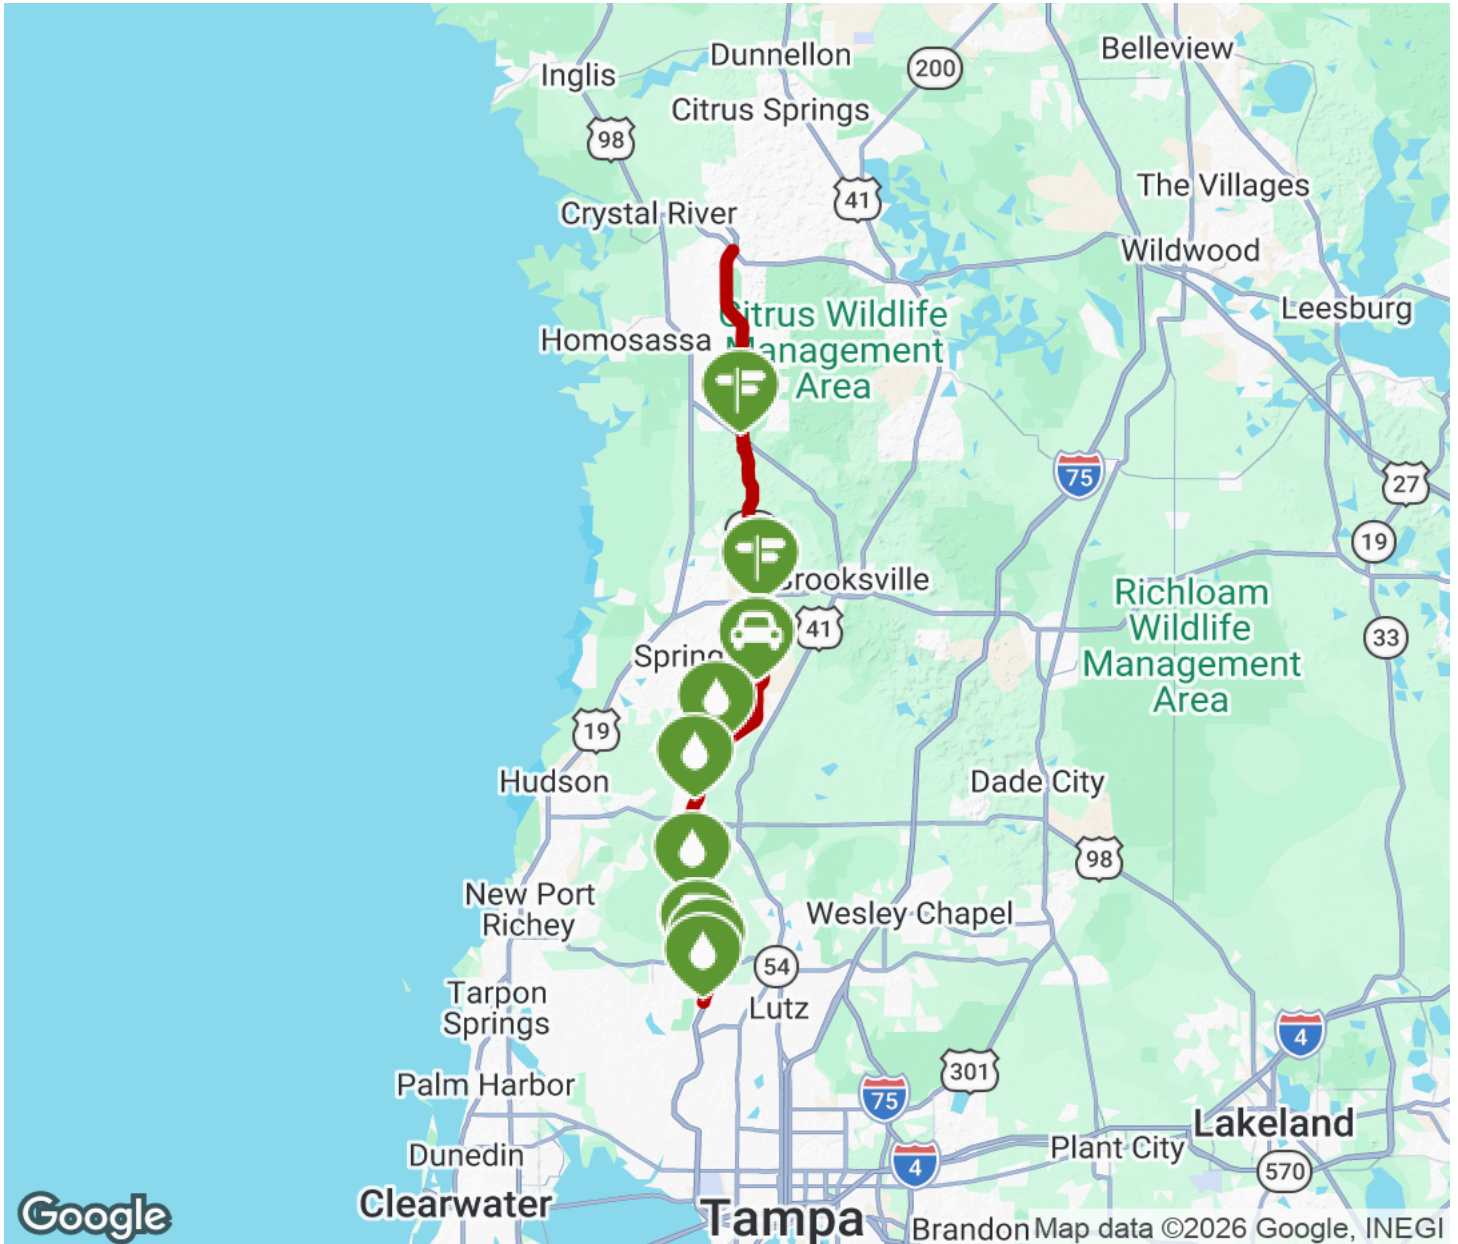

Suncoast Trail

Florida

Trailhead

Restroom

Parking

Water Fountain

Tunnel

TrailLink
by Rails-to-Trails Conservancy

TrailLink.com