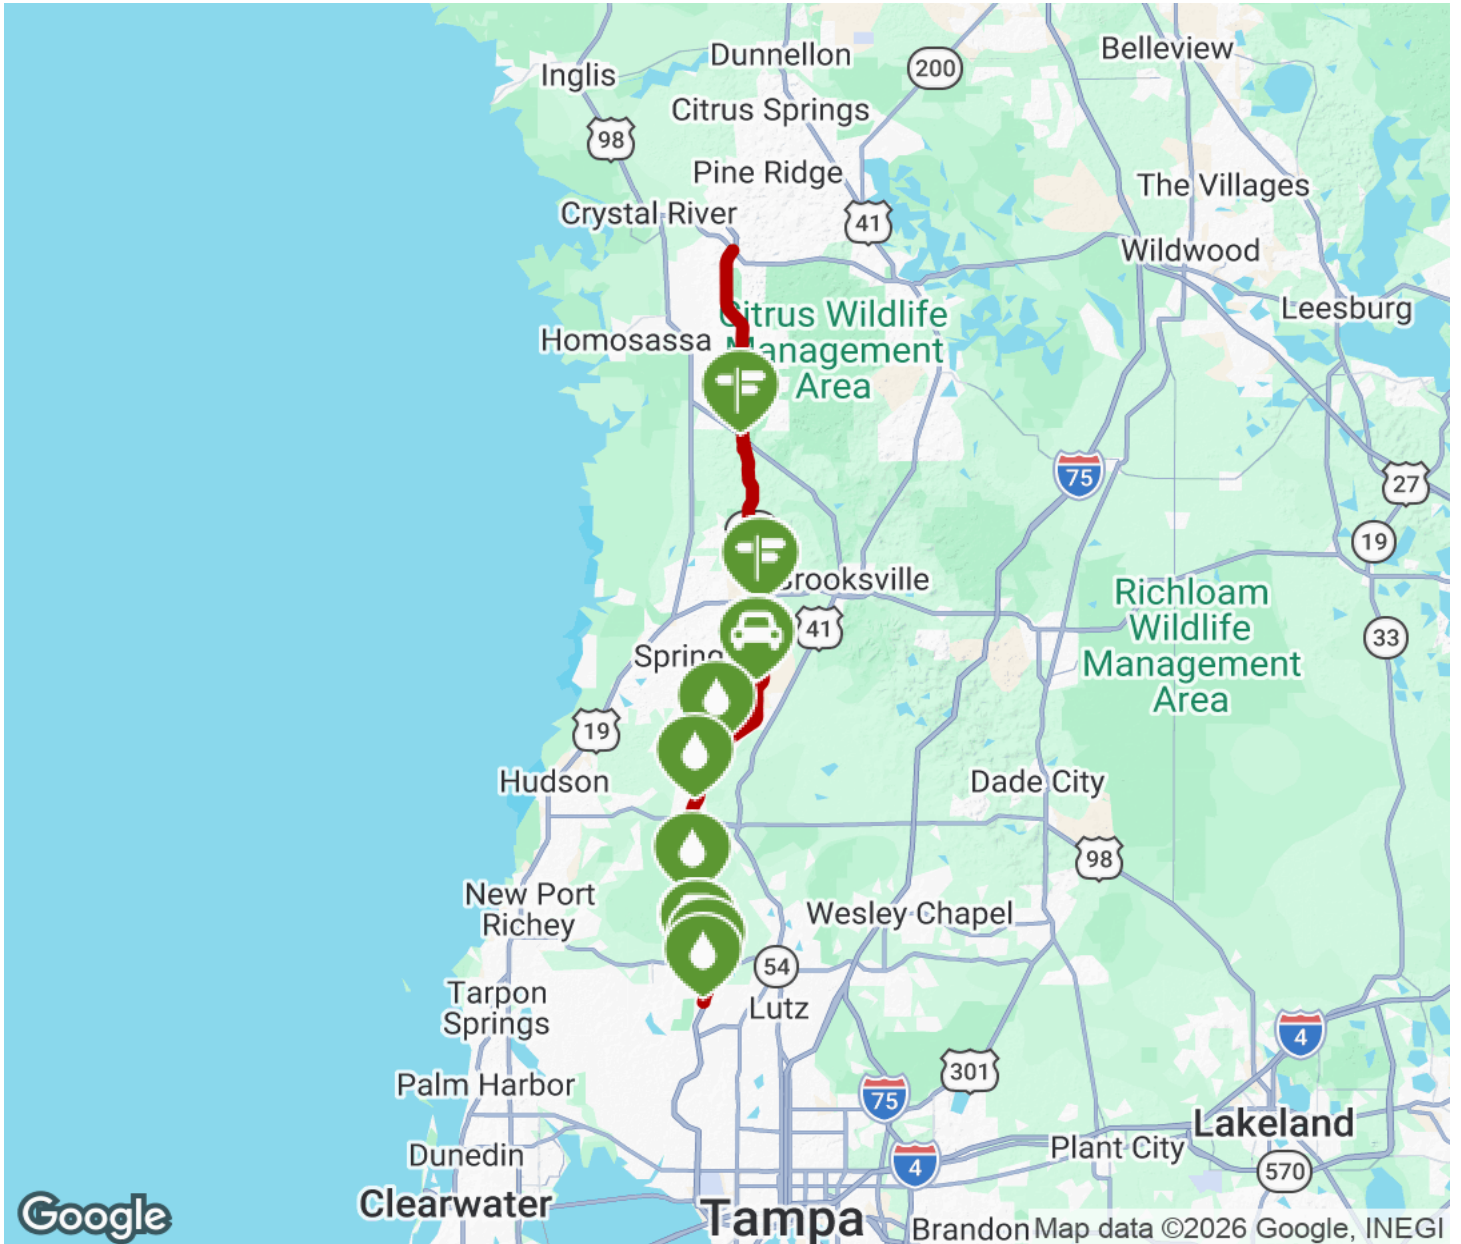

Suncoast Trail

Florida

Trailhead

Restroom

Parking

Water Fountain

Tunnel

TrailLink
by Rails-to-Trails Conservancy

TrailLink.com