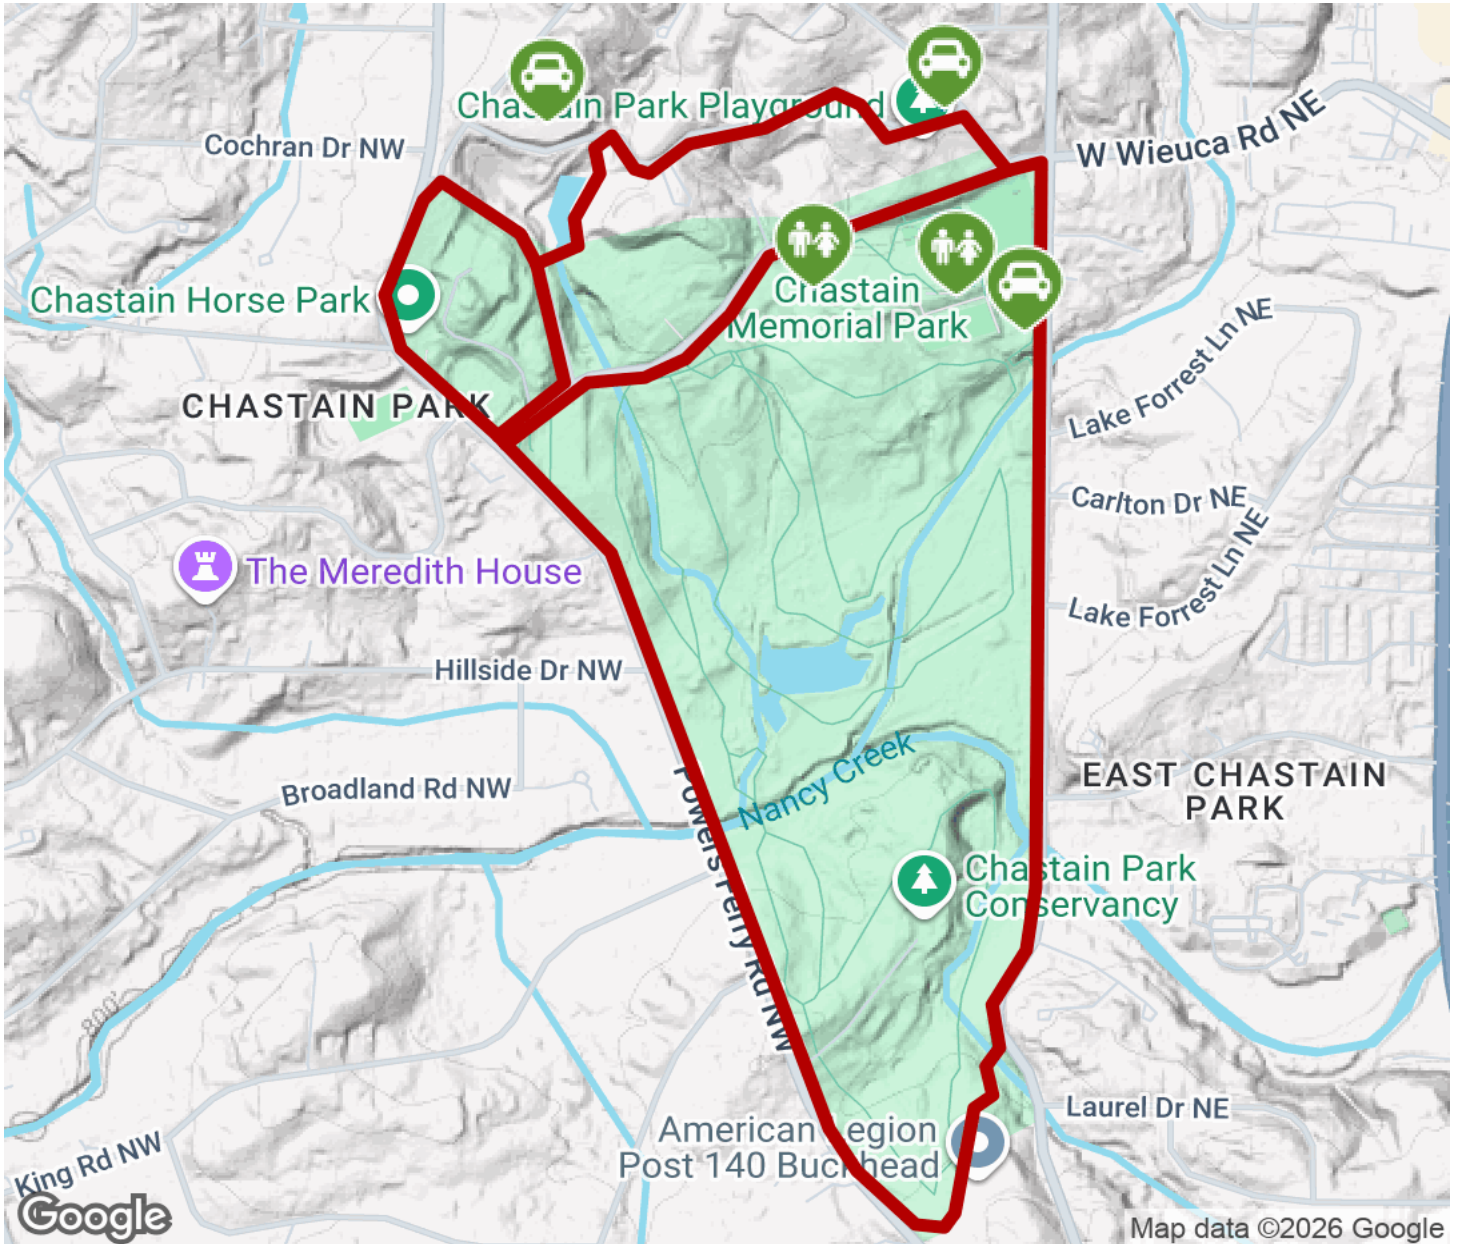

2026

TrailLink Unlimited

Guides

Chastain Park Trail

Georgia

Chastain Park Trail

Georgia

This 3-mile path around Chastain Park in Atlanta is one of PATH Foundation's most popular trails About the Route On any given day,

Along the trail, there is a children's play park, a golf pro shop, a nature trail, a horse park, and a tennis center.

Chastain Park Trail

Georgia

States: Georgia

Counties: Fulton

Length: 3.7miles

Trail end points: Atlanta (Buckhead neighborhood) to Loop around Chastain Park

Trail surfaces: Asphalt, Concrete

Trail category: Greenway/Non-RT

Trail activities: Bike, Inline

Skating, Walking, Wheelchair Accessible

Parking & Trail Access

The Chastain Park Trail runs in a loop around Chastain Park, where parking is available.

Please see TrailLink Map for all parking options and detailed directions.

Chastain Park Trail

Georgia

Trailhead

Restroom

Parking

Water Fountain

Tunnel