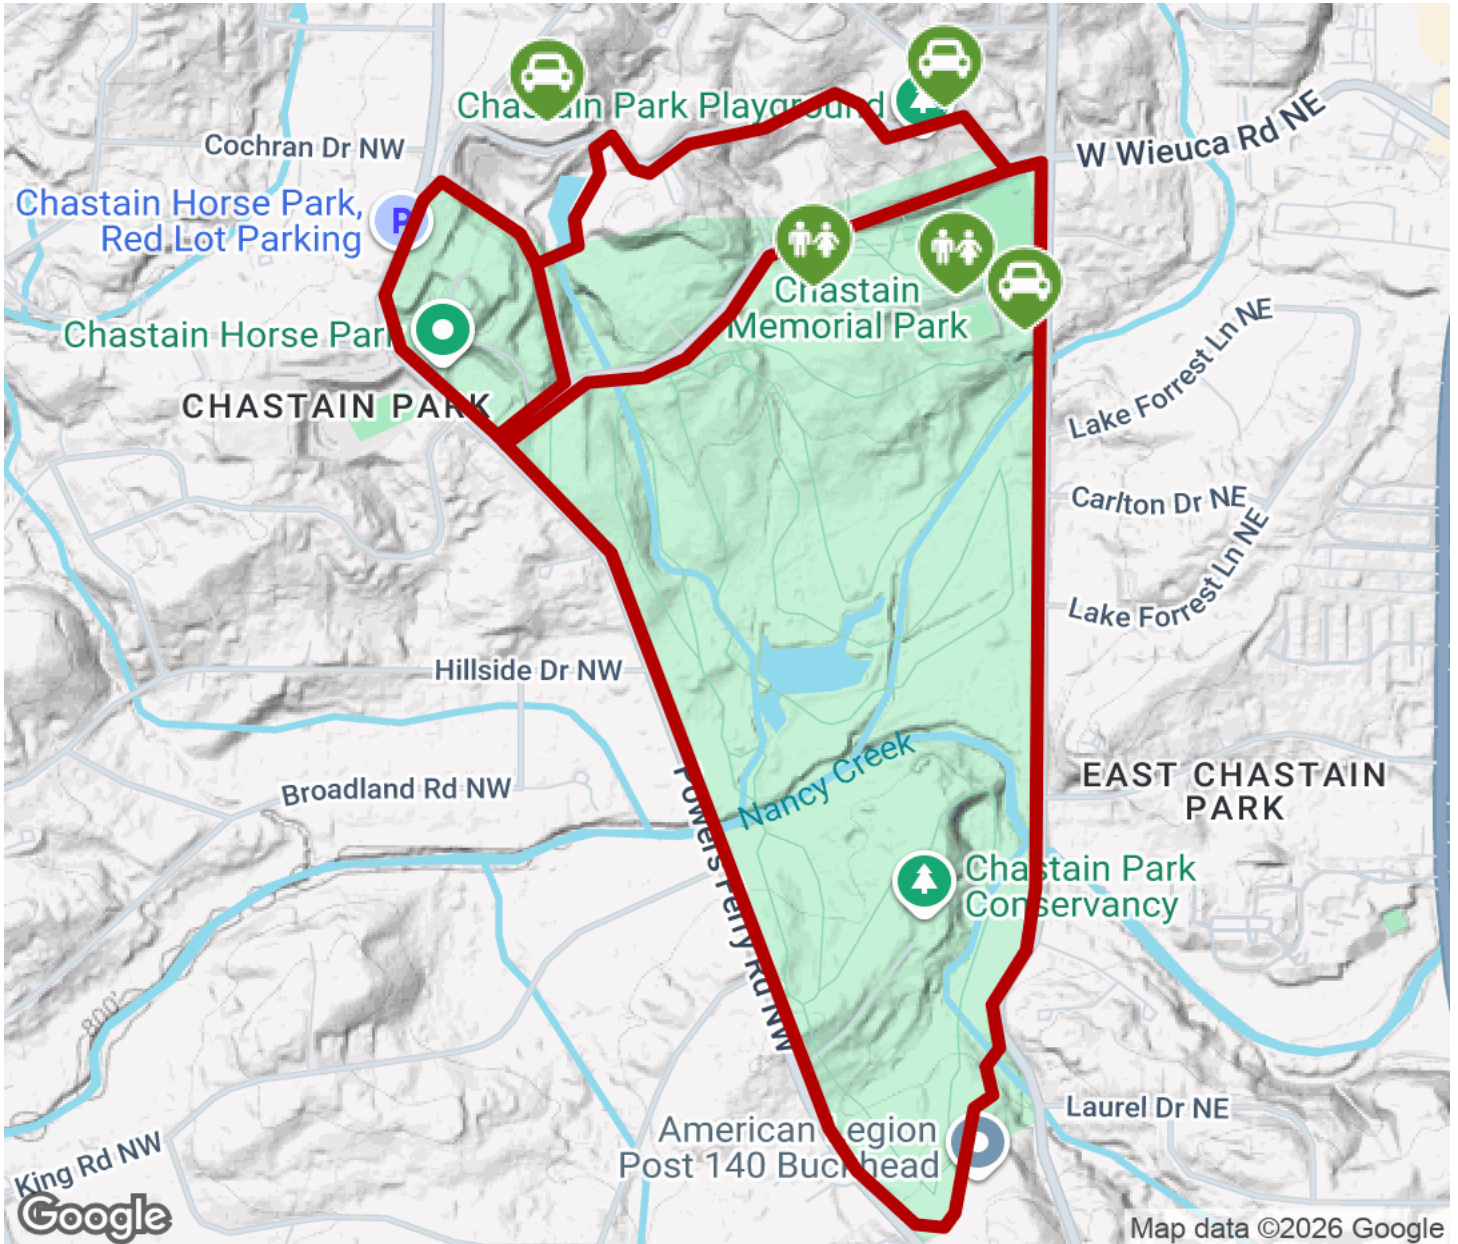

Along the trail, there is a children's play park, a golf pro shop, a nature trail, a horse park, and a tennis center.

Chastain Park Trail

Georgia

States: Georgia

Counties: Fulton

Length: 3.7miles

Trail end points: Atlanta (Buckhead neighborhood) to Loop around Chastain Park

Trail surfaces: Asphalt, Concrete

Trail category: Greenway/Non-RT

Trail activities: Bike, Inline

Skating, Walking, Wheelchair Accessible

Parking & Trail Access

The Chastain Park Trail runs in a loop around Chastain Park, where parking is available.

Please see TrailLink Map for all parking options and detailed directions.

Chastain Park Trail

Georgia

Trailhead

Restroom

Parking

Water Fountain

Tunnel