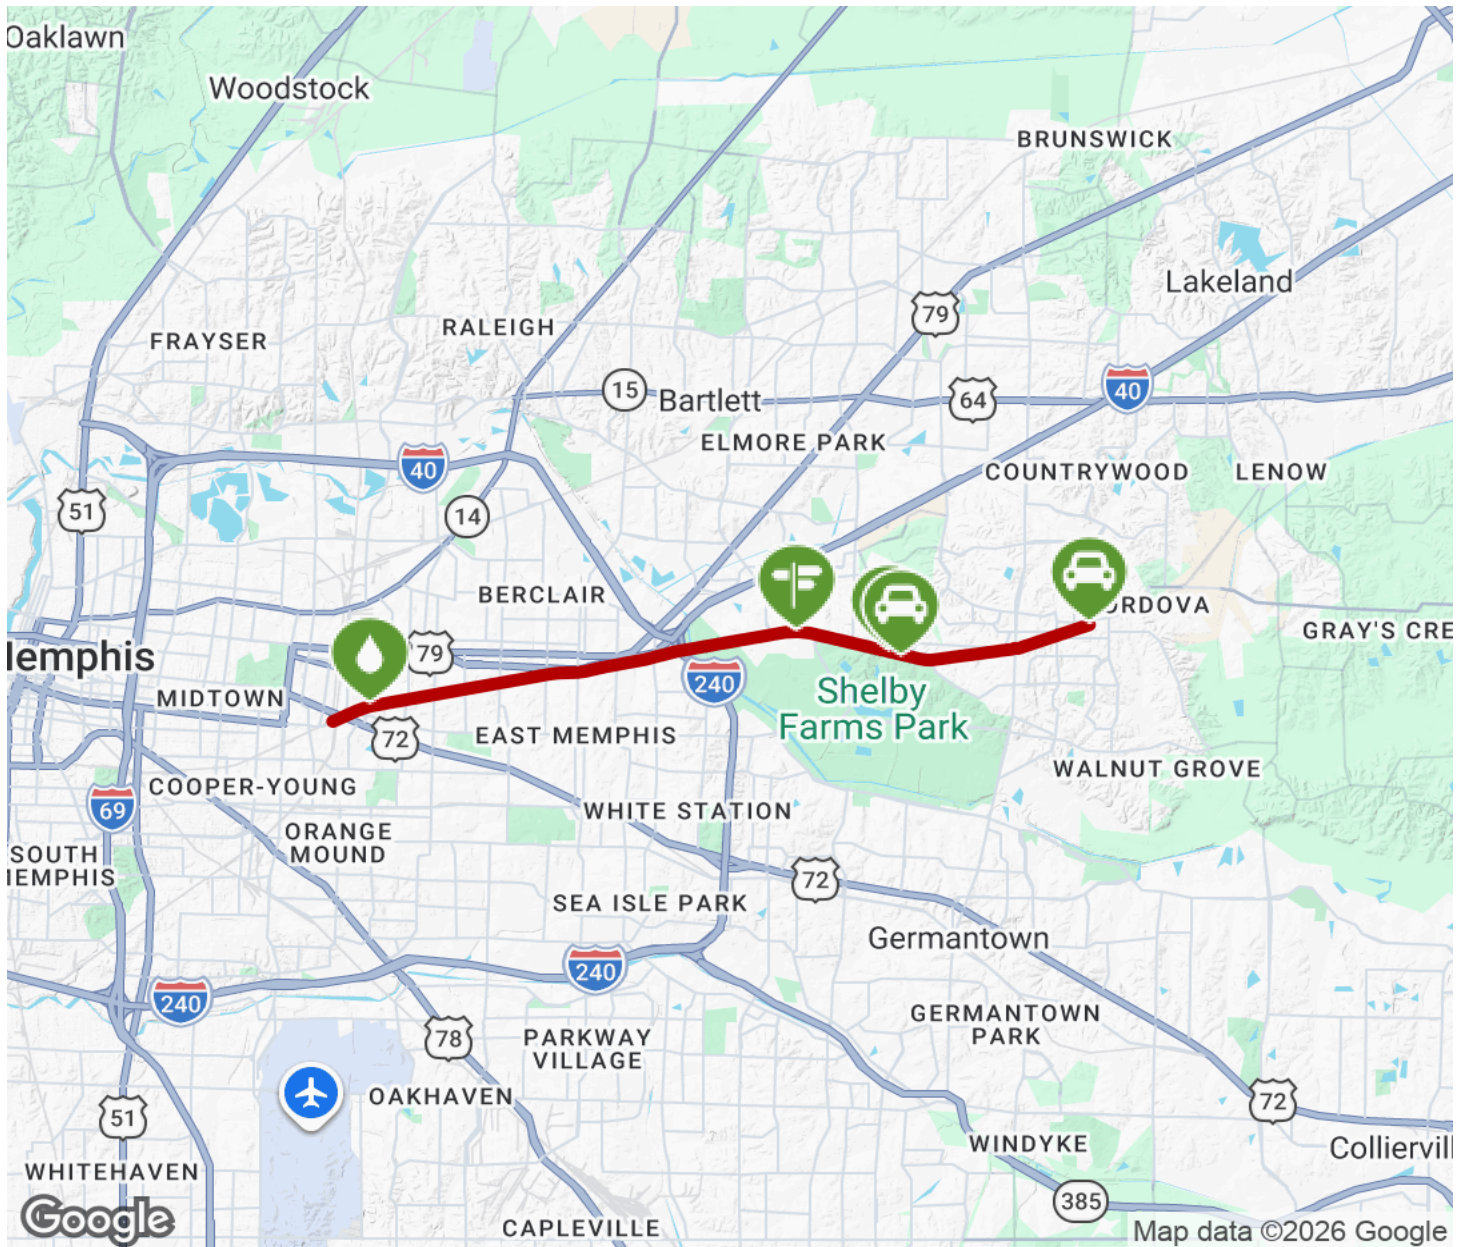

Other parts of the route open up to residential neighborhoods, and the trail provides a vital transportation and social linkage through these communities, connecting them to each other and to parks and recreational amenities within the city.

Shelby Farms Greenline

Tennessee

States: Tennessee

Counties: Shelby

Length: 11.6miles

Trail end points: Flicker St. (Memphis) to B St. (Cordova)

Trail surfaces: Asphalt

Trail category: Rail-Trail

Trail activities: Bike, Inline

Skating, Walking, Wheelchair Accessible

Parking & Trail Access

The Shelby Farms Greenline runs between Flicker St. (Memphis) and B St. (Cordova).

Parking is available at:

- Shelby Farms Park, 6903 Great View Dr. N (Memphis)

See [TrailLink Map](#) for all parking options and detailed directions.

Shelby Farms Greenline

Tennessee

Trailhead

Restroom

Parking

Water Fountain

Tunnel