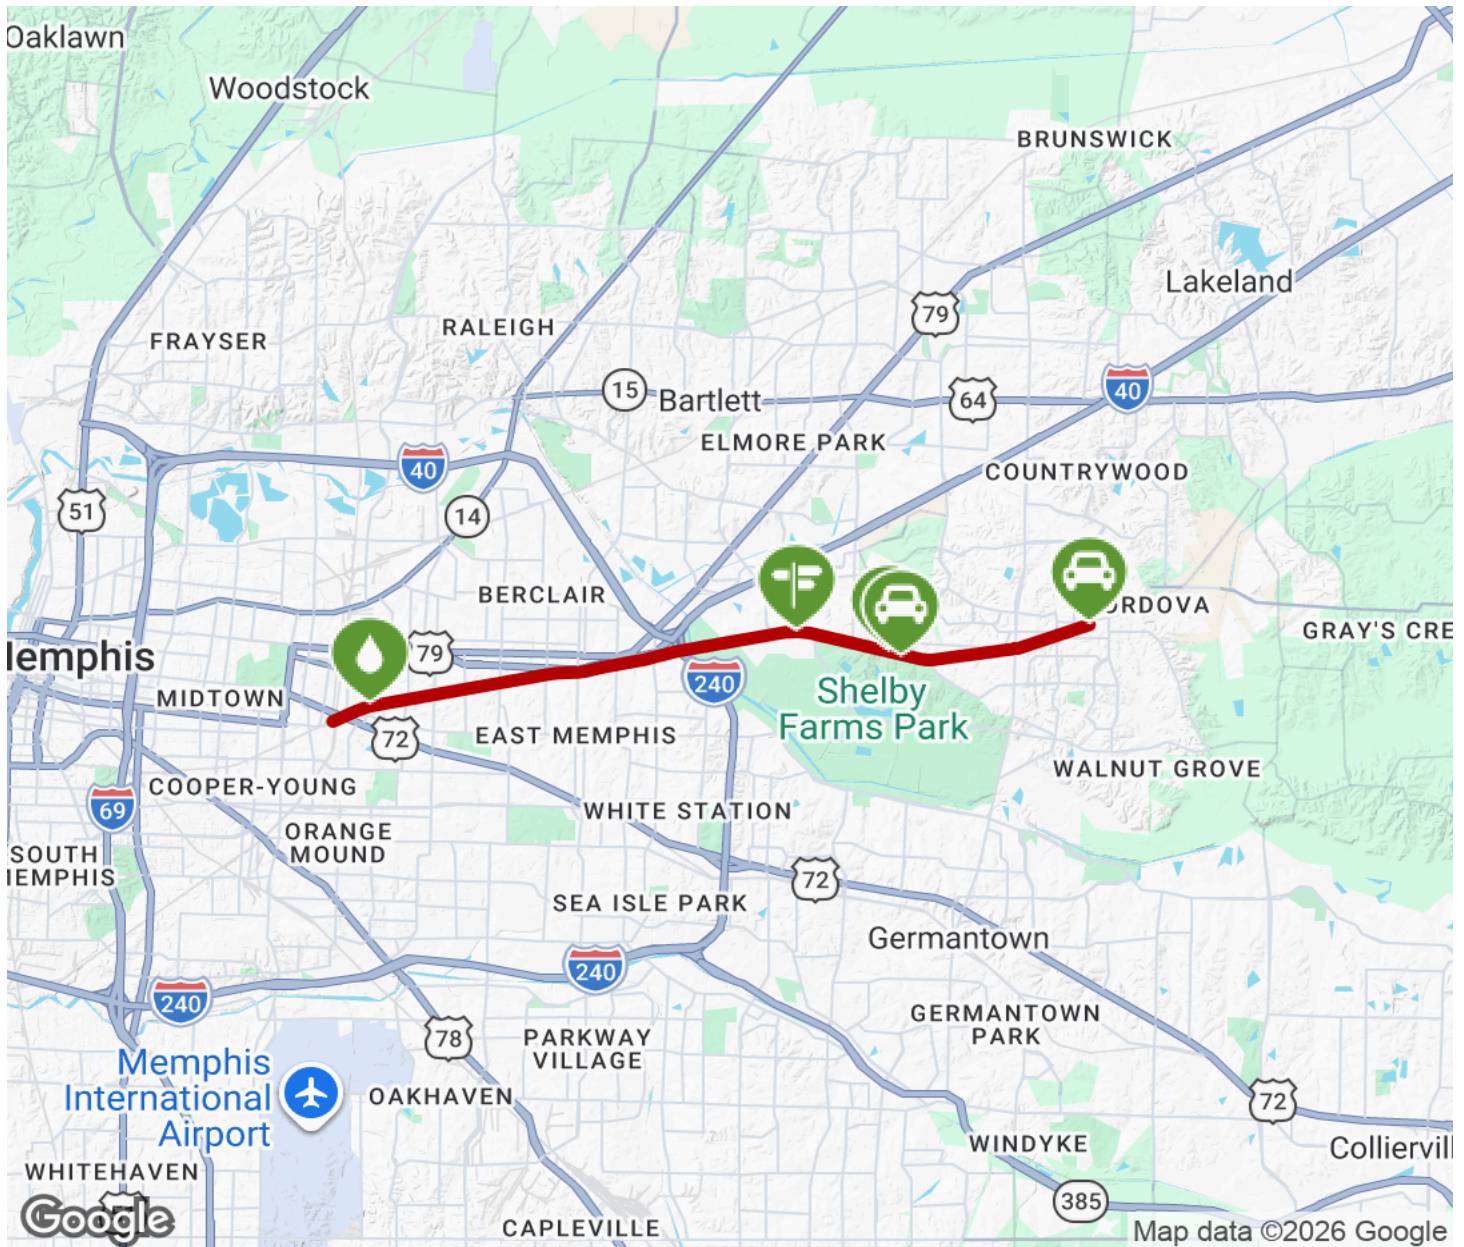

Shelby Farms Greenline

Tennessee

Trailhead

Restroom

Parking

Water Fountain

Tunnel

TrailLink
by Rails-to-Trails Conservancy

TrailLink.com