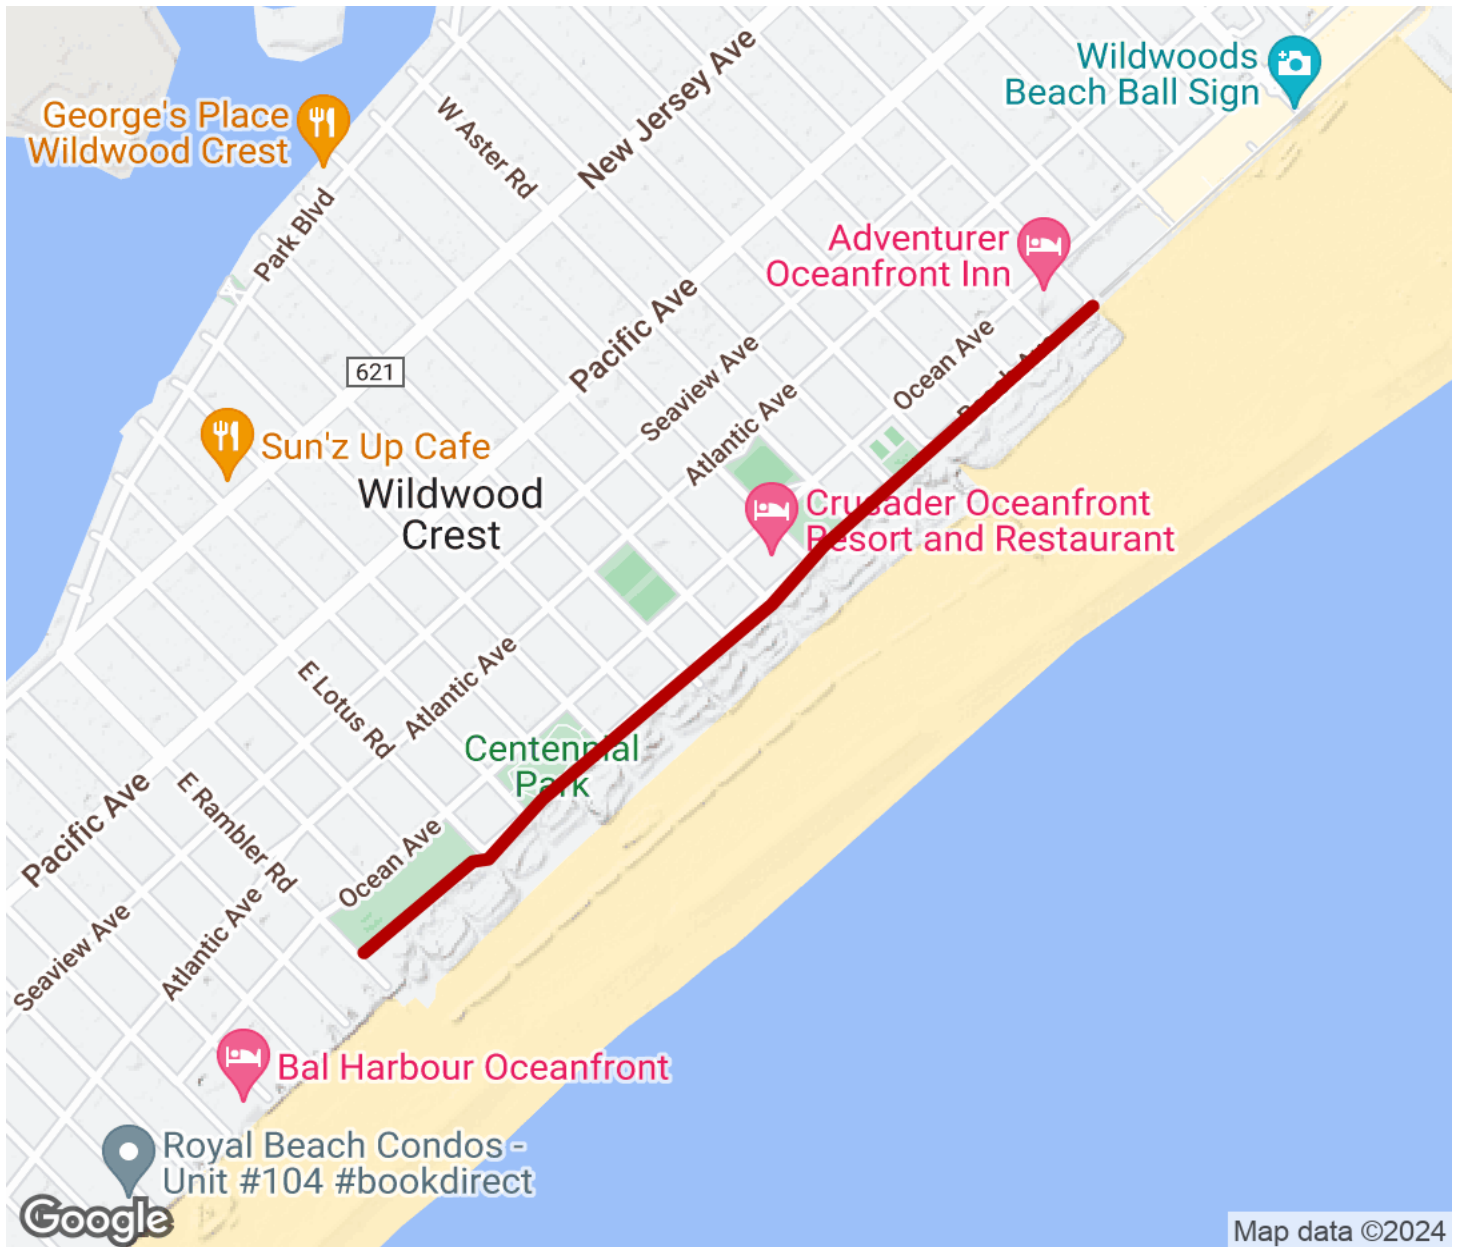

Wildwood Crest Bike Path

New Jersey

Trailhead

Restroom

Parking

Water Fountain

Tunnel

TrailLink
by Rails-to-Trails Conservancy

TrailLink.com