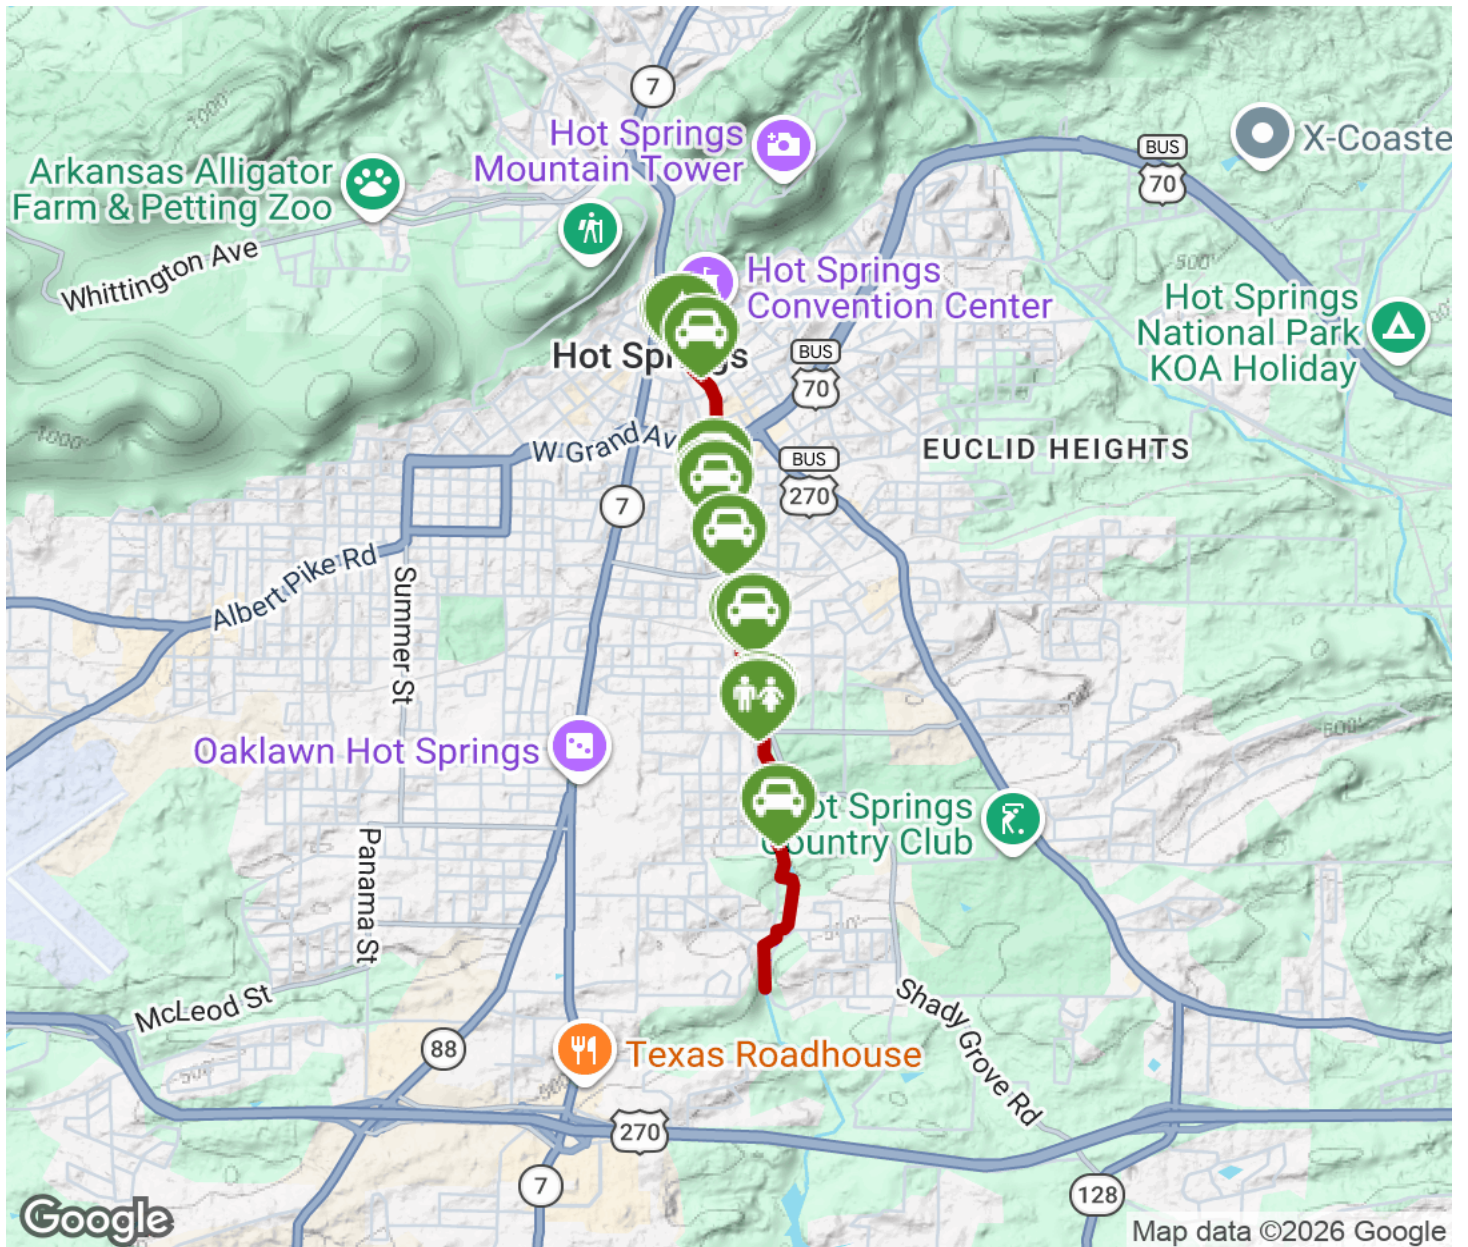

farmers market, skatepark, and playing fields. The trail is also close to Oaklawn Park Race Track, one of the most famous thoroughbred racetracks in North America.

At the south end, the trail crosses under Hollywood Blvd and continues a short 0.2 miles south of the road, reaching a dead end where construction is underway and also the southern end of the trail.

The trail runs from 2.66 miles from just south of the famous Bathhouse Row in Hot Springs National Park to Lake Hamilton at the city's southern edge.

About the Route

Trail users can enjoy the walk, run, or ride near the heart of downtown Hot Springs on a dedicated off-road path that parallels Hot Springs Creek for most of its route. The asphalt trail connects the city's downtown with its historical Transportation Depot, sculpture garden,

Parking is available at:

- Valley Street Skatepark, 599 Valley St (Hot Springs)
- 400-425 Hollywood Ave (Hot Springs)

Please see [TrailLink Map](#) for all parking options and detailed directions.

Hot Springs Creek Greenway Trail

Arkansas

- Trailhead
- Restroom
- Parking
- Water Fountain
- Tunnel