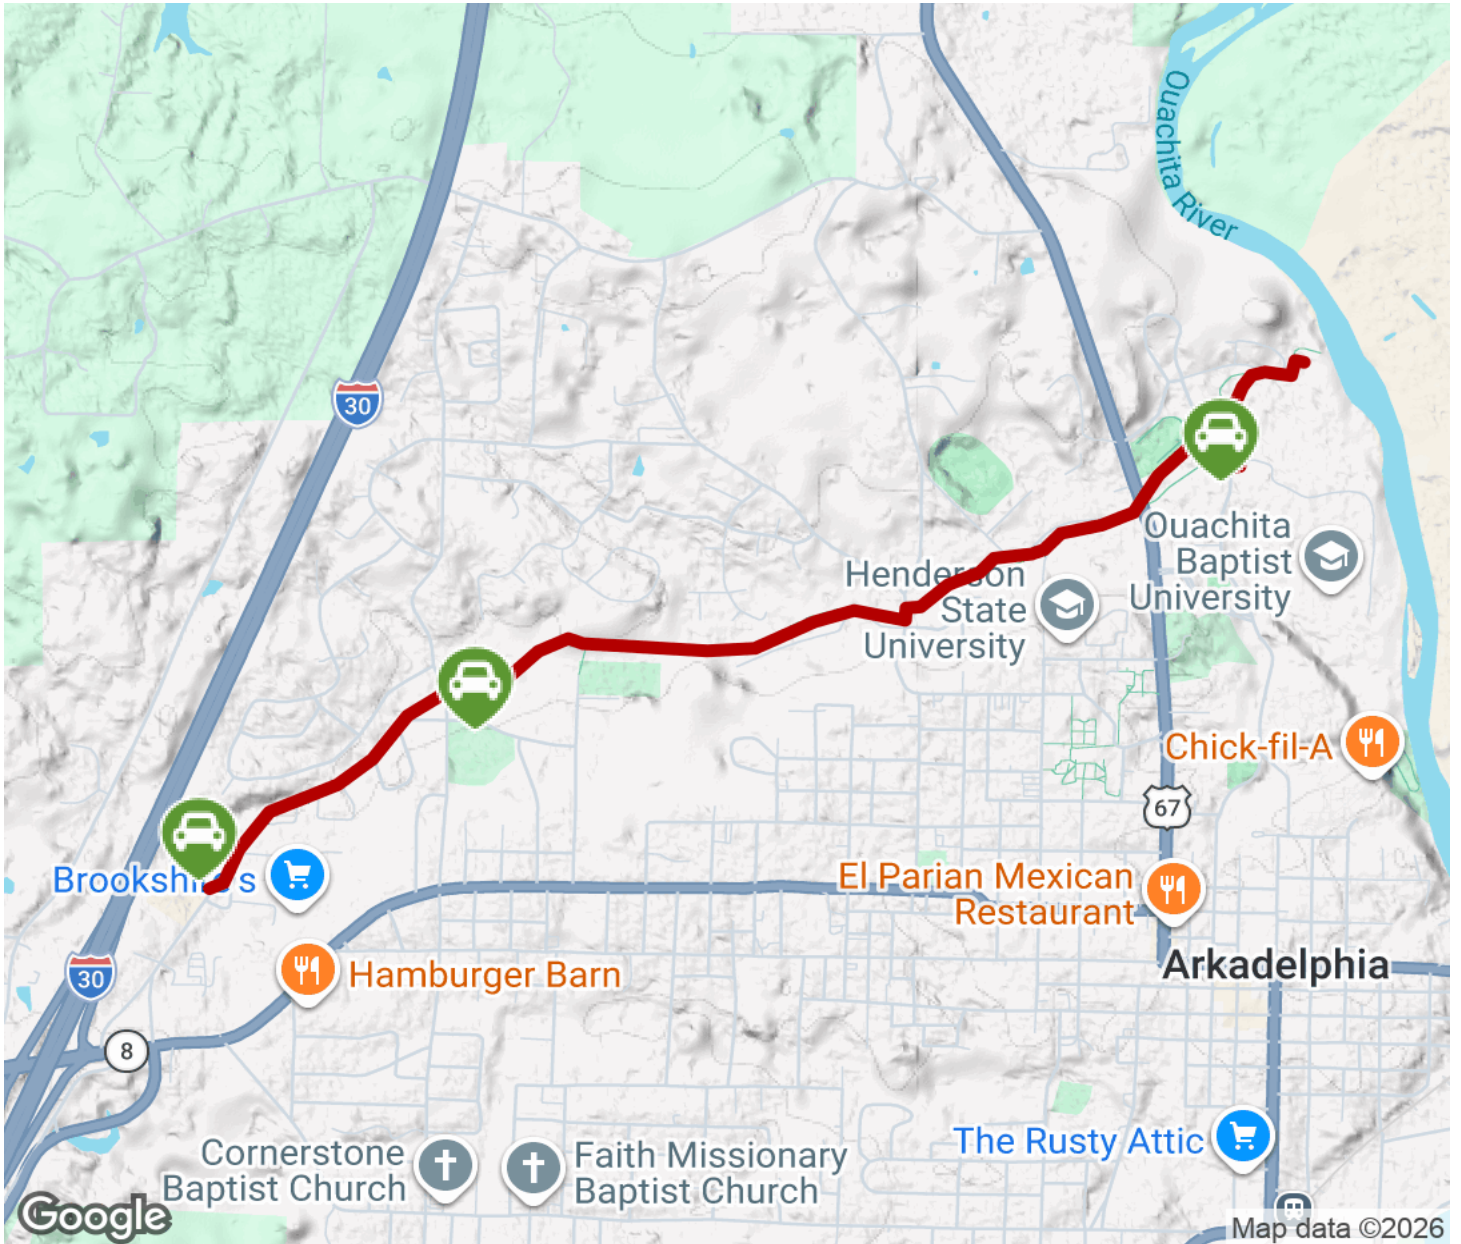

The Feaster Trail in the city of Arkadelphia connects the city's parks with the business district, medical centers, recreation centers and the campuses of Henderson State University and Ouachita Baptist University (OBU). At the campus end of the trail, an overlook offers nice views of the Ouachita River.

Foot traffic can continue past the eastern terminus and continue on OBU's cross-country course then loop back the 8th Street parking area.

Feaster Trail

Arkansas

States: Arkansas

Counties: Clark

Length: 2.7miles

Trail end points: Twin Rivers Dr. at Baptist Medical Center to Beech St. at Ouachita River scenic overlook

Trail surfaces: Asphalt, Grass, Gravel

Trail category: Greenway/Non-RT

Trail activities: Bike, Inline

Skating, Walking, Wheelchair Accessible

Parking & Trail Access

Parking for the Feaster Trail is at Baptist Health Medical Center and at the following streets: 8th, 15th and 26th.

Feaster Trail

Arkansas

Trailhead