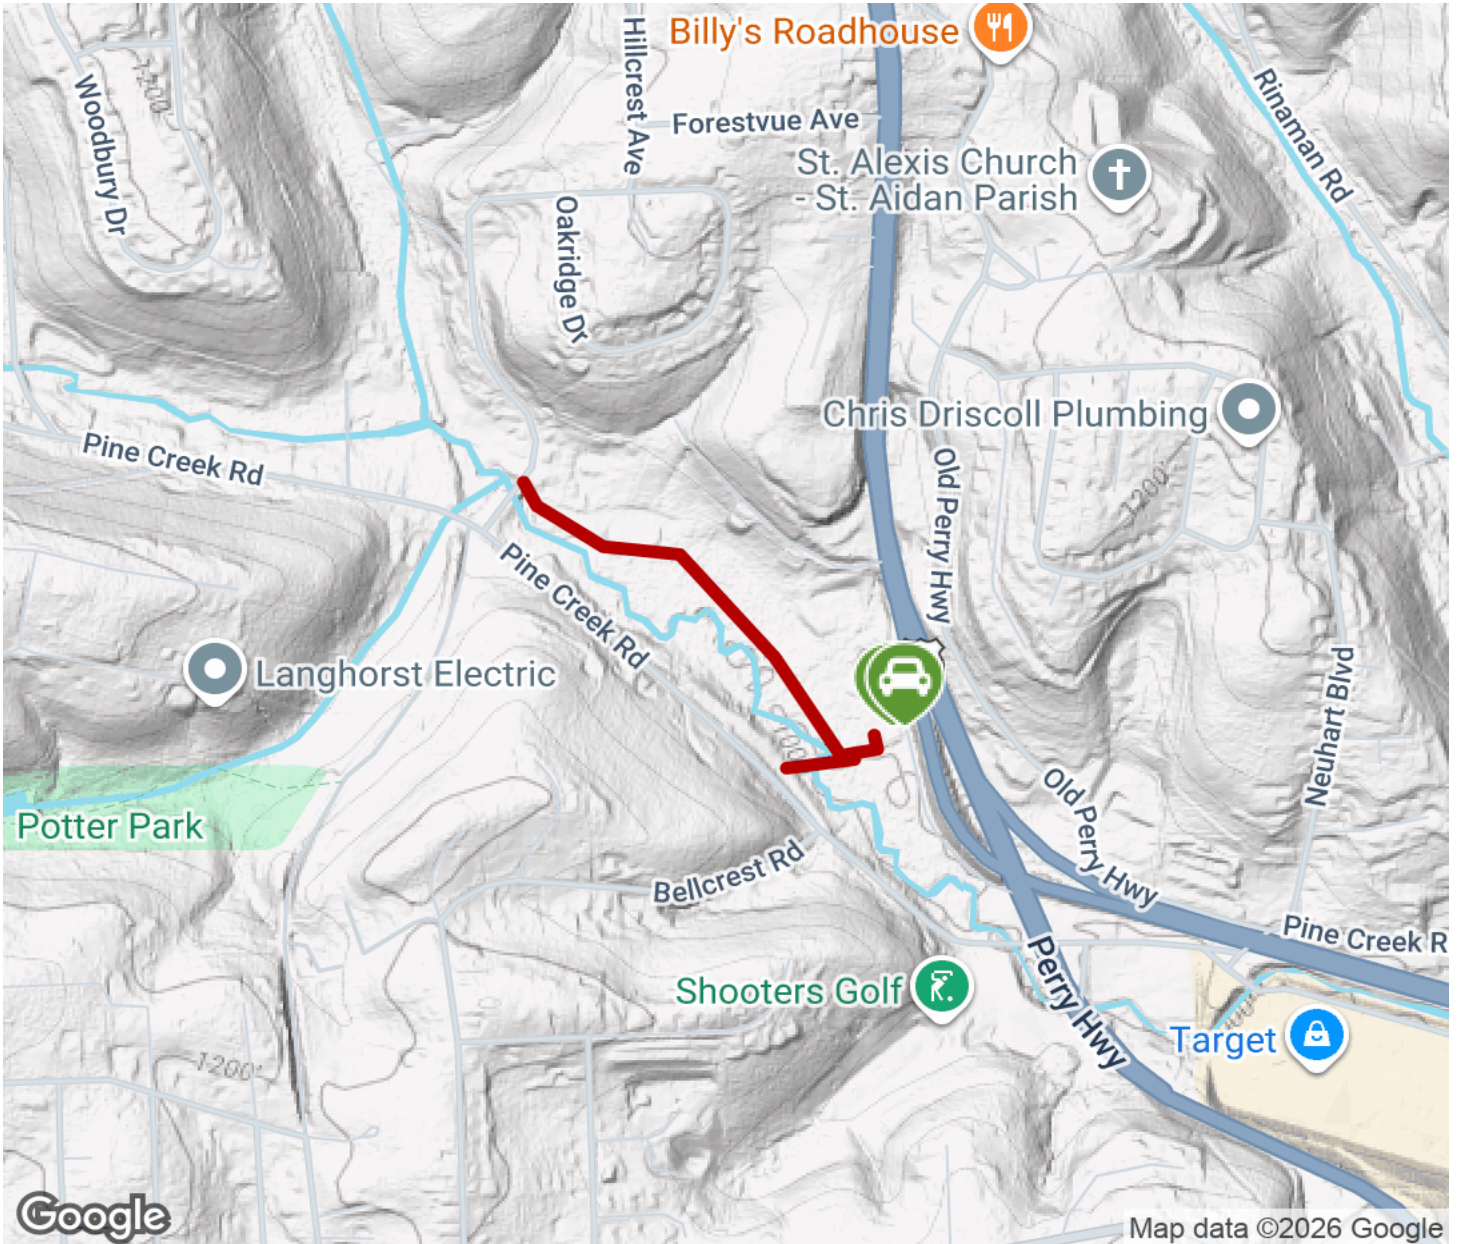

2026

TrailLink Unlimited 

Guides

Vestal Trail

Pennsylvania

Vestal Trail *Pennsylvania*

The Vestal Trail is 0.5-mile connection through town of McCandless that joins the Oakridge neighborhood to the playing

The Vestal Trail is 0.5-mile connection through town of McCandless that joins the Oakridge neighborhood to the playing fields at its eastern end. The trail is maintained by volunteers of the Rachel Carson Trails Conservancy and is part of the [Harmony Trail](#) corridor.

Vestal Trail

Pennsylvania

States: Pennsylvania

Counties: Allegheny

Length: 0.5miles

Trail end points: Pine Creek Road to Oakridge Drive

Trail surfaces: Grass,Gravel

Trail category: Rail-Trail

Trail activities: Mountain

Biking, Walking, Cross Country Skiing

Parking & Trail Access

Park at Vestal Park, which is located on Pine Creek Road across from Bellcrest Road.

Vestal Trail

Pennsylvania

Trailhead