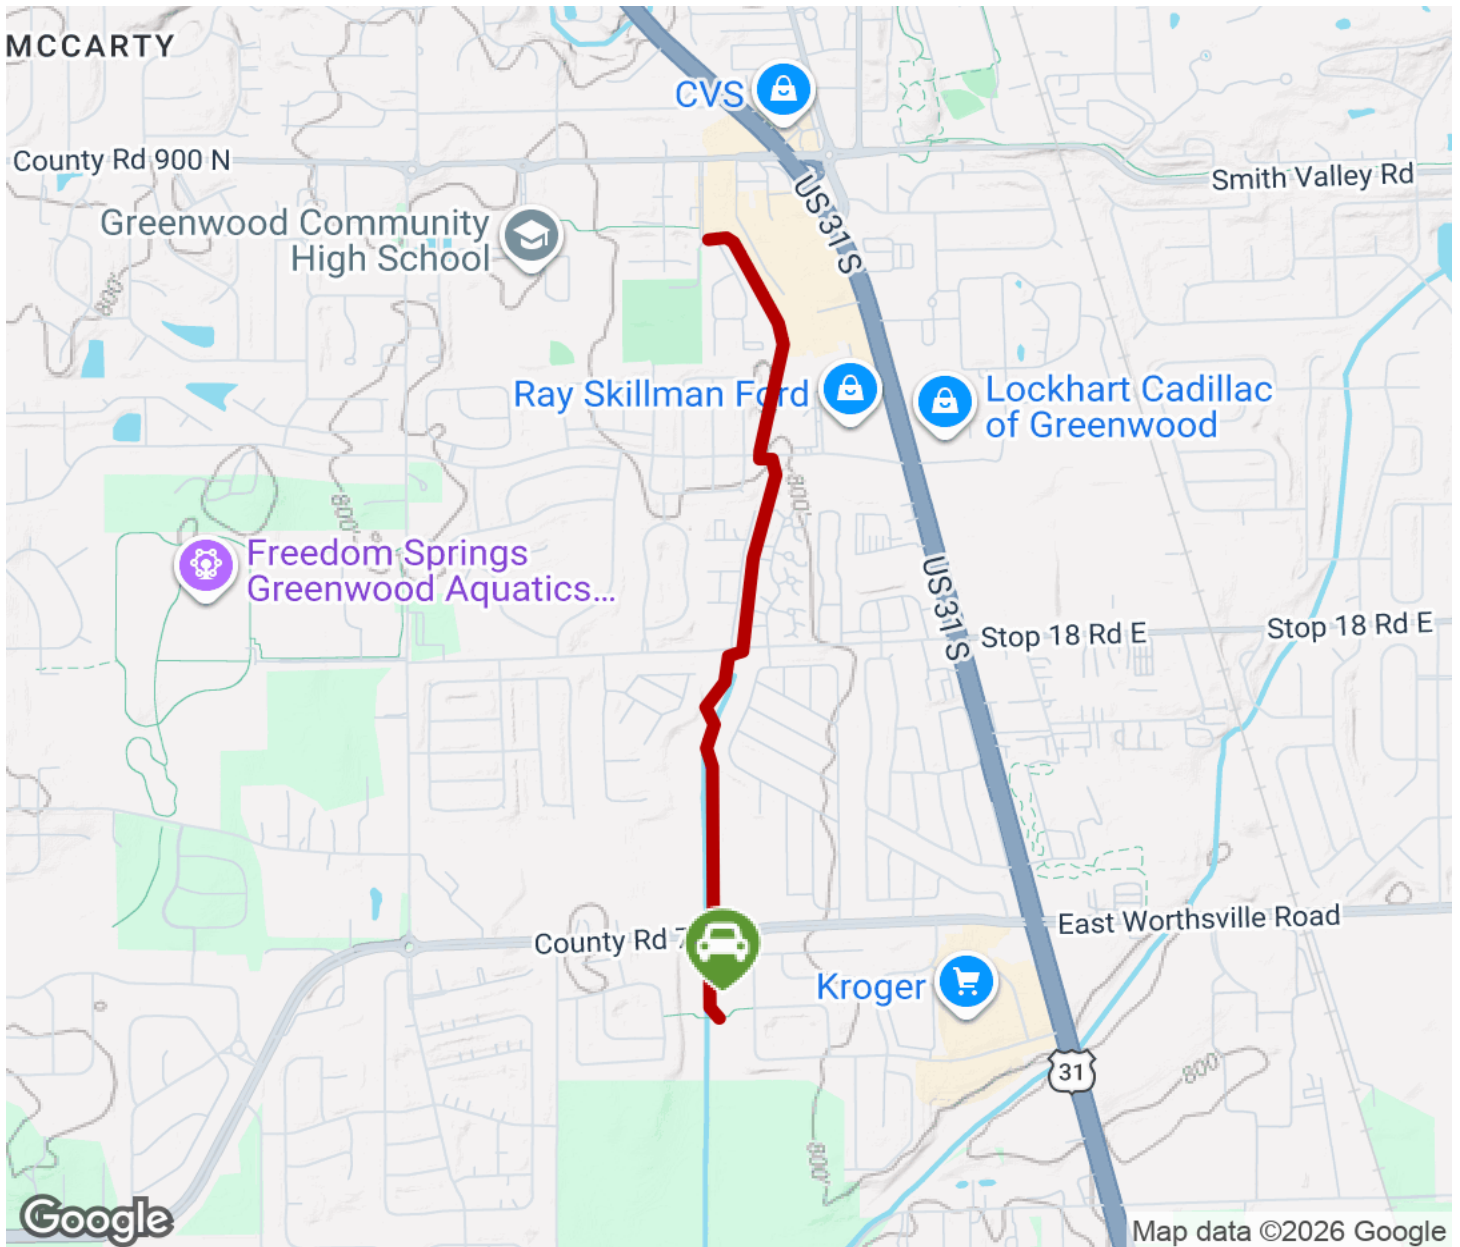

Tracy Trail

Indiana

Trailhead

Restroom

Parking

Water Fountain

Tunnel

TrailLink
by Rails-to-Trails Conservancy

TrailLink.com