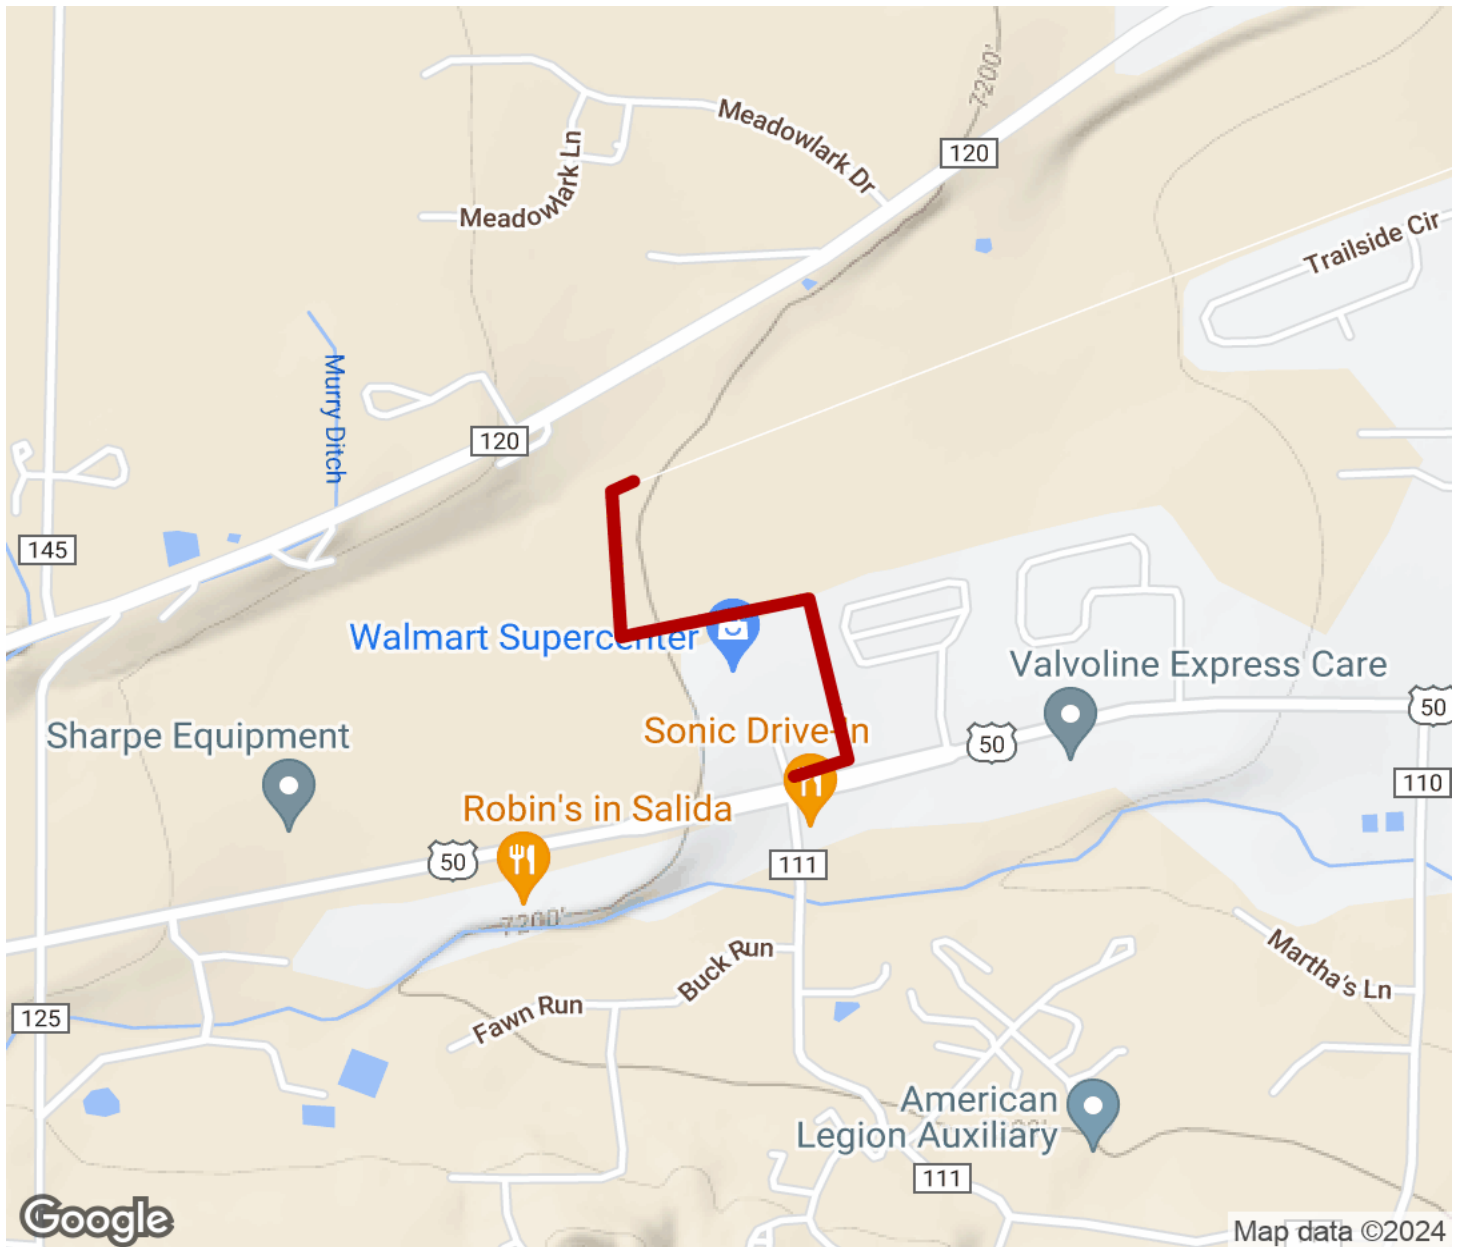

Milk Run Trail

Colorado

Trailhead

Restroom

Parking

Water Fountain

Tunnel

TrailLink
by Rails-to-Trails Conservancy

TrailLink.com