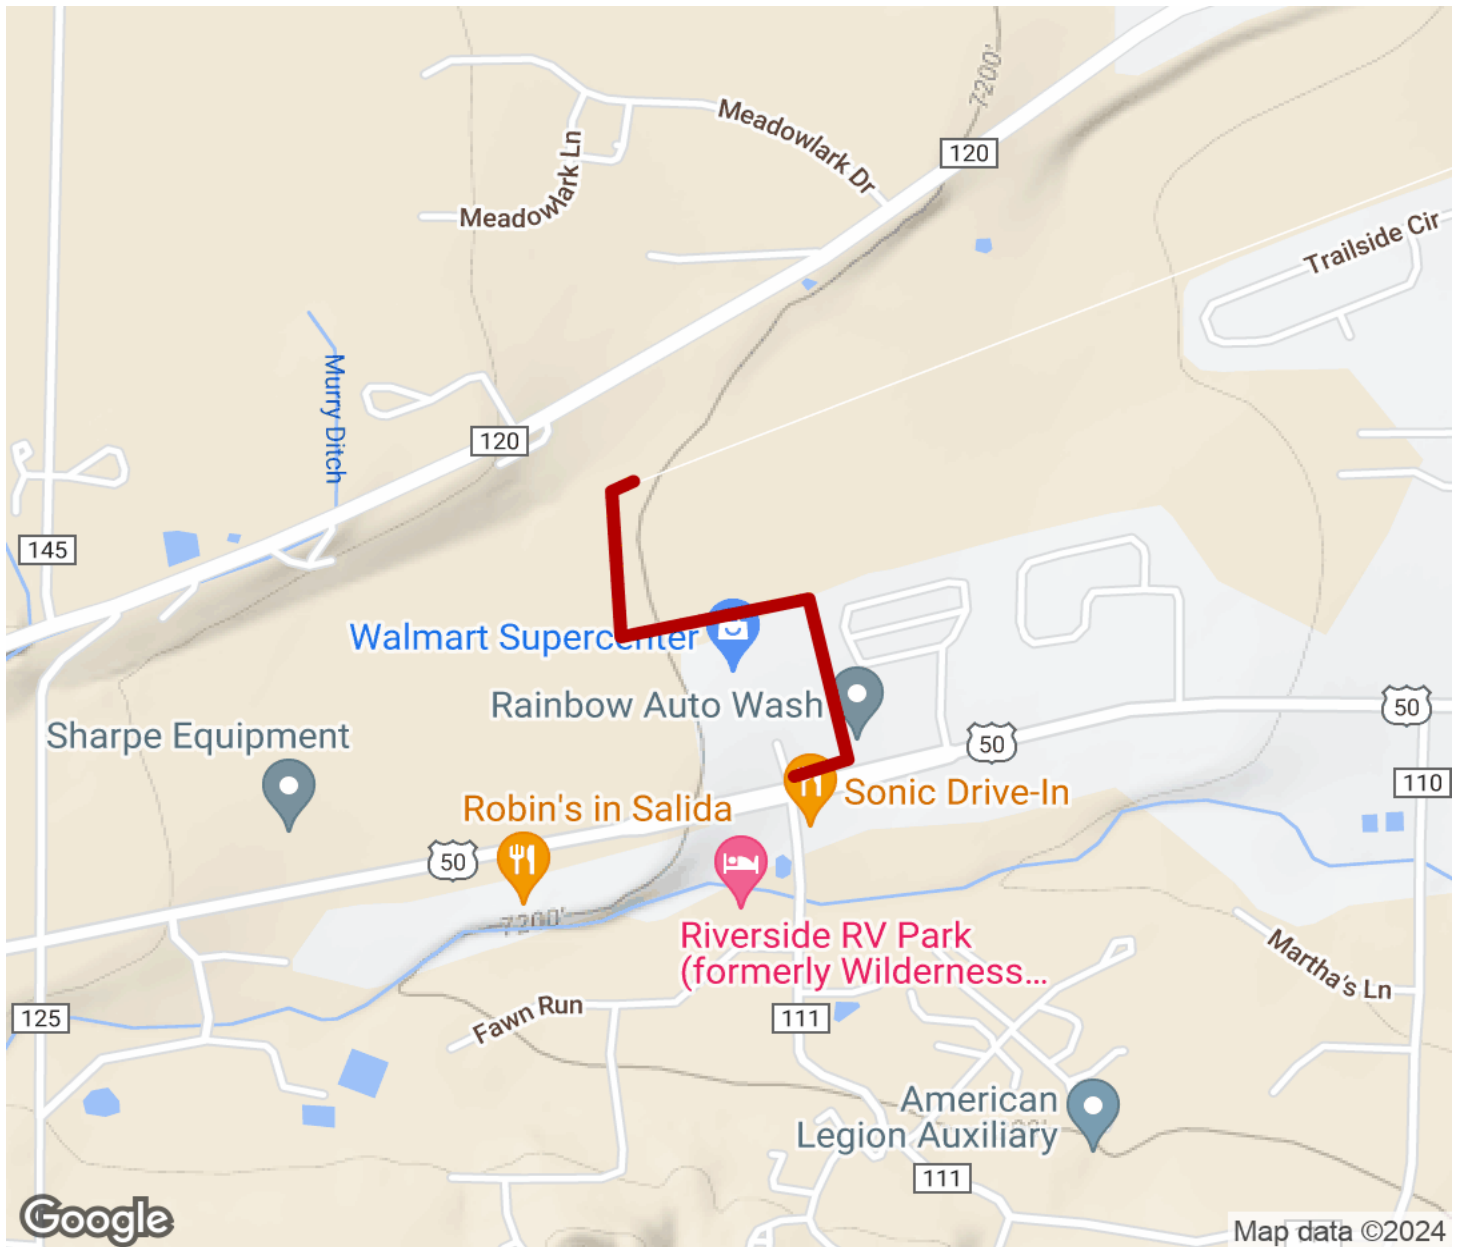

Milk Run Trail

Colorado

Trailhead

Restroom

Parking

Water Fountain

Tunnel

TrailLink
by Rails-to-Trails Conservancy

TrailLink.com