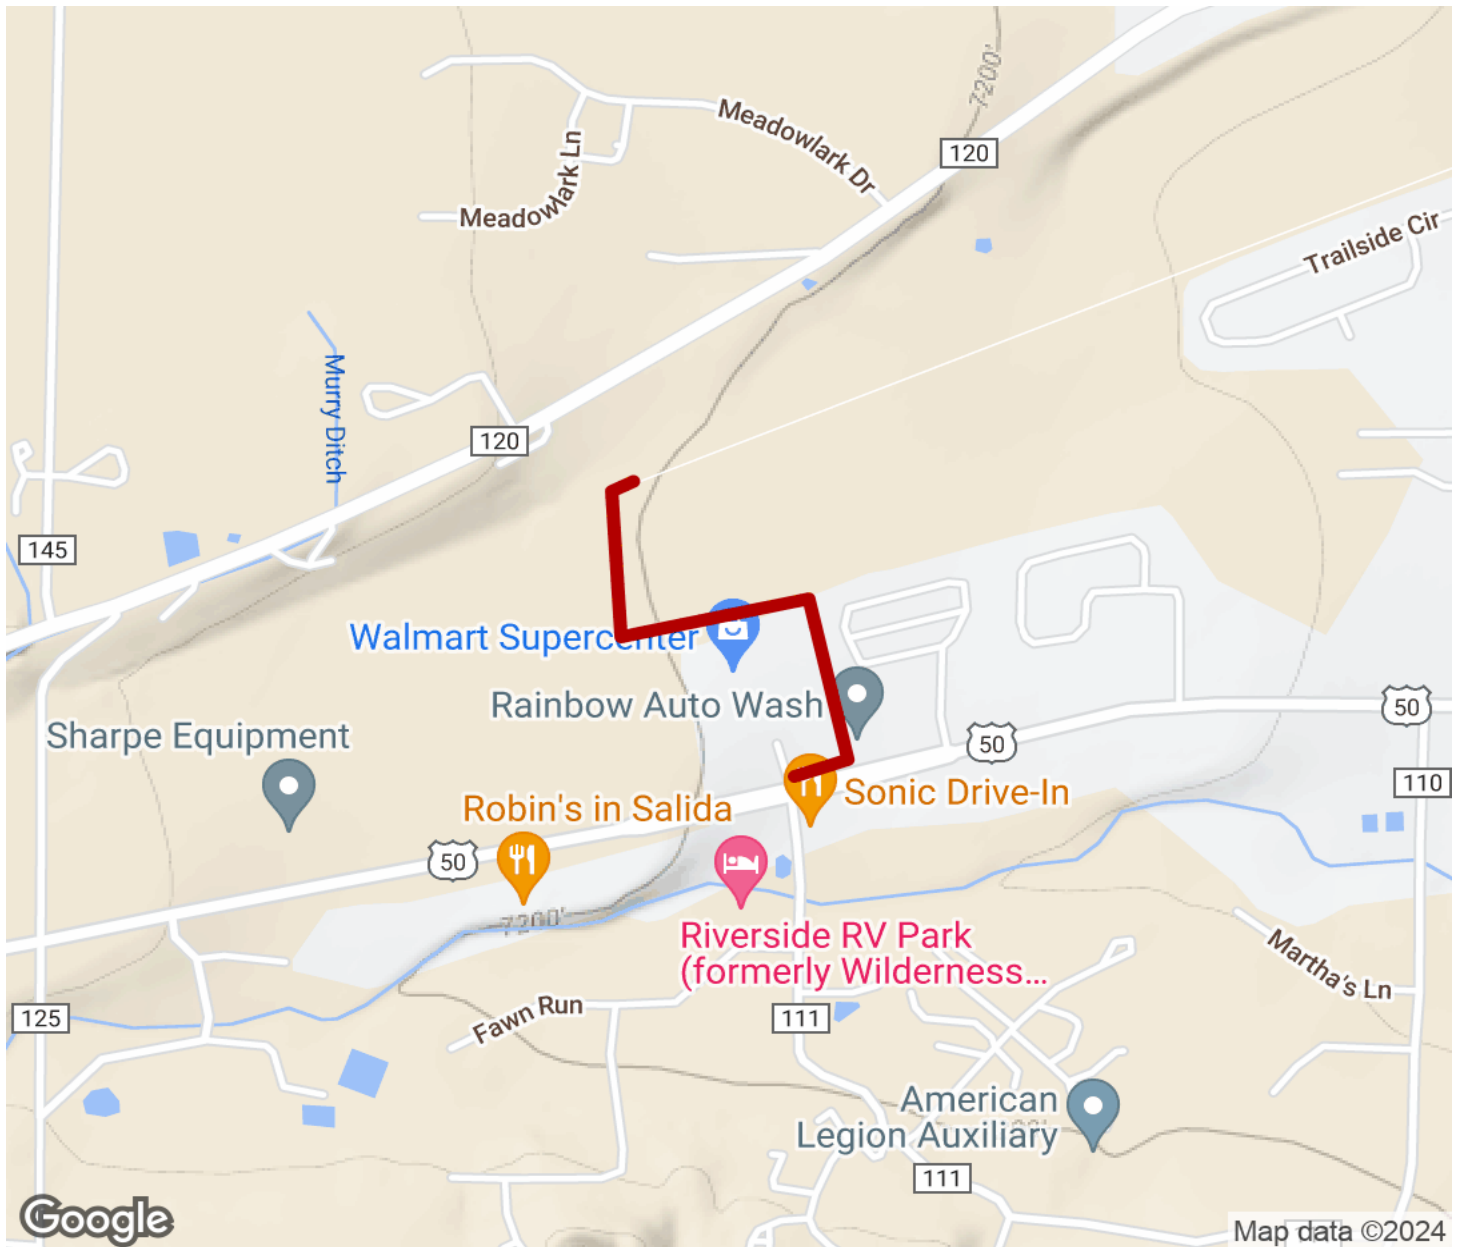

Milk Run Trail

Colorado

Trailhead

Restroom

Parking

Water Fountain

Tunnel

TrailLink
by Rails-to-Trails Conservancy

TrailLink.com