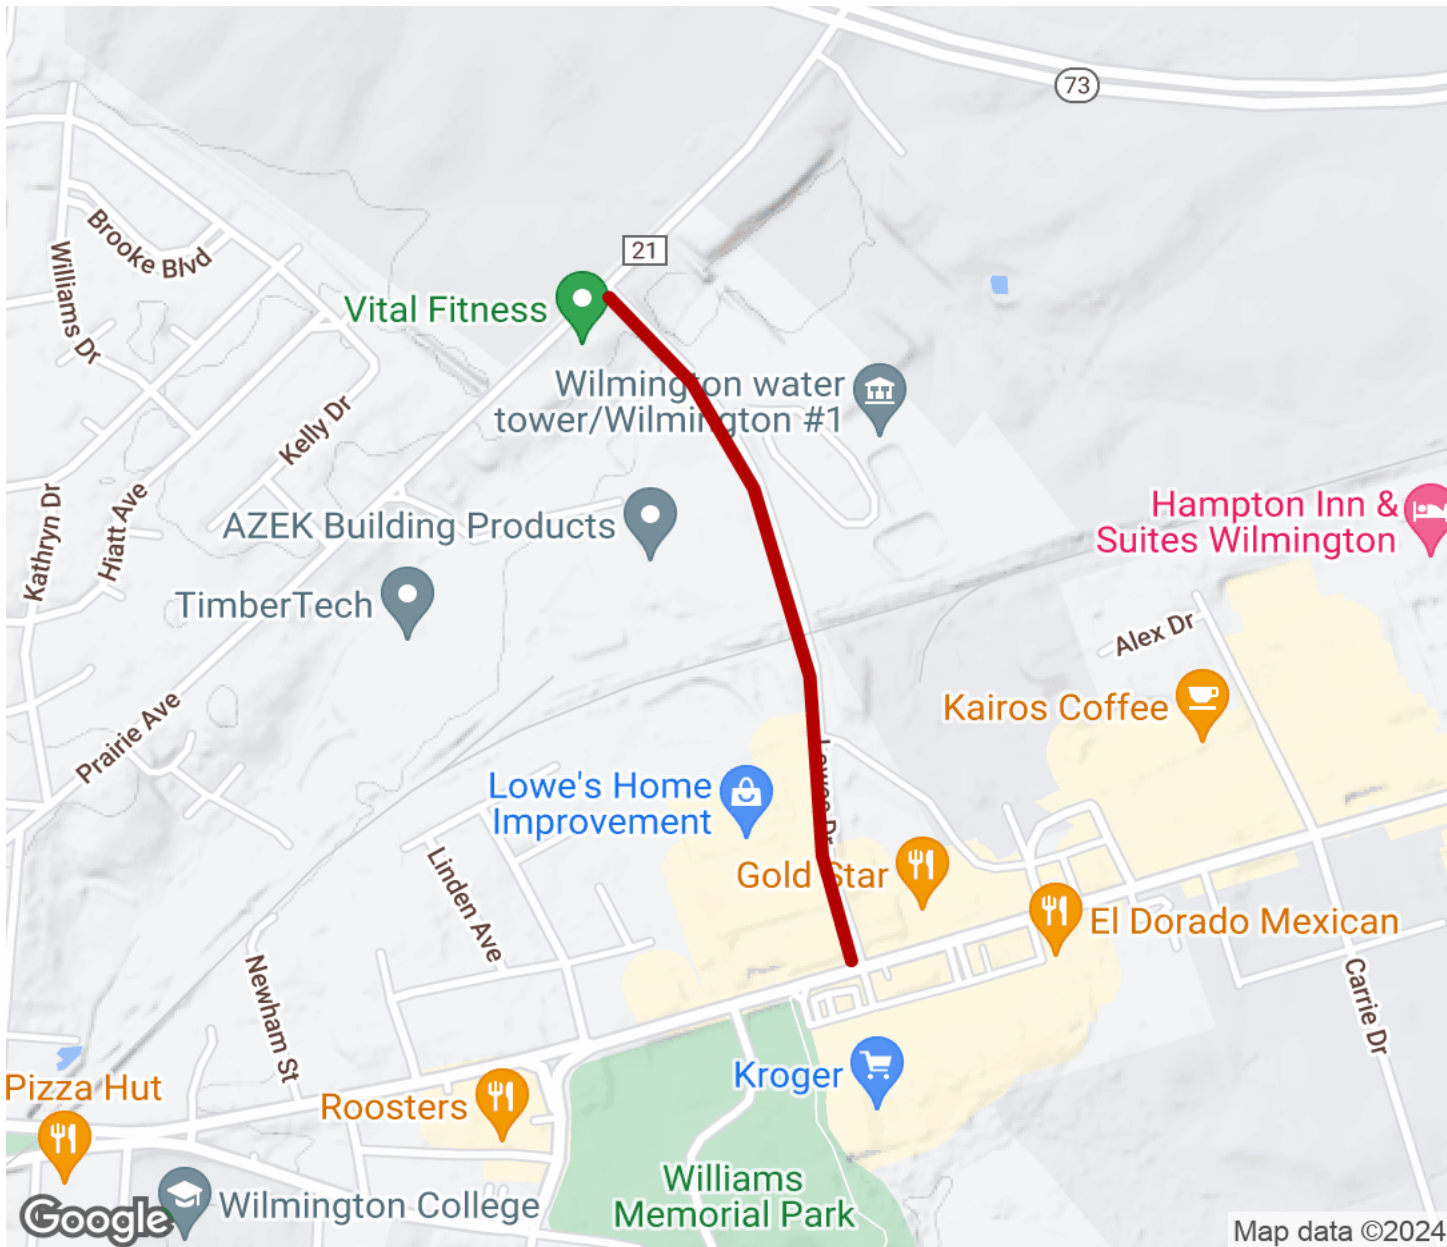

Lowe's Drive Trail

Ohio

Trailhead

Restroom

Parking

Water Fountain

Tunnel

TrailLink
by Rails-to-Trails Conservancy

TrailLink.com