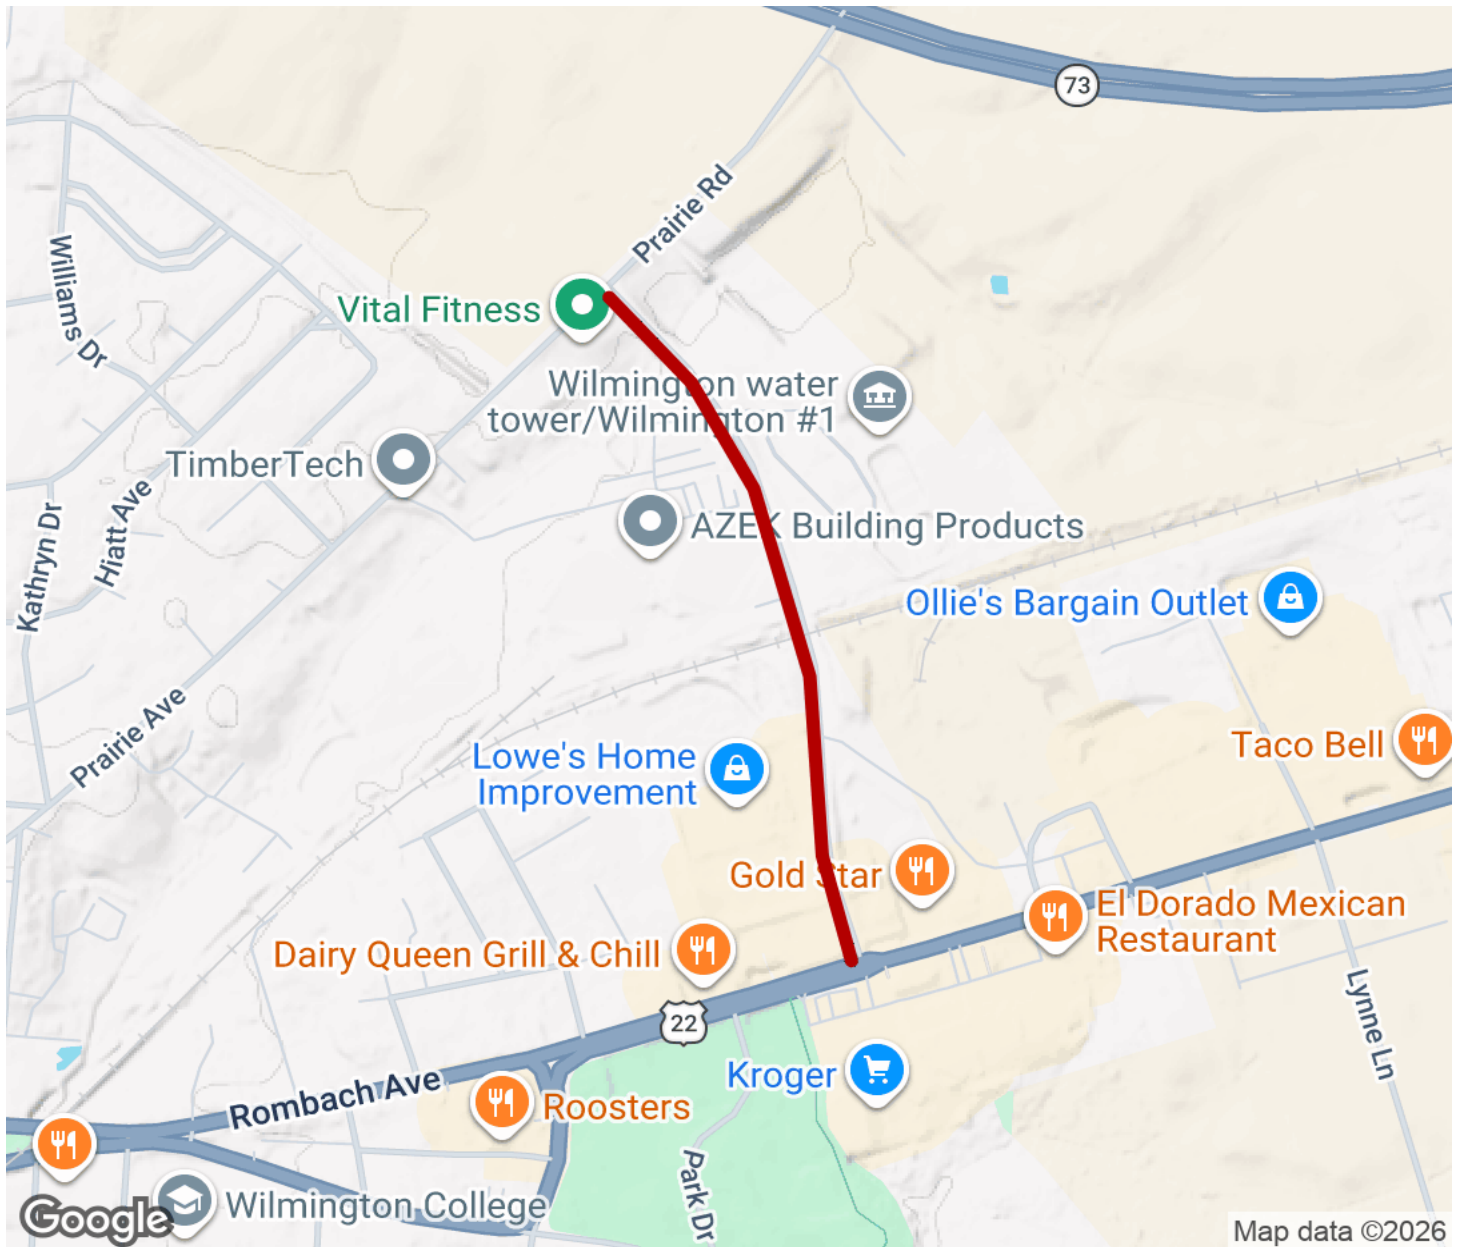

Lowe's Drive Trail

Ohio

Trailhead

Restroom

Parking

Water Fountain

Tunnel

TrailLink
by Rails-to-Trails Conservancy

TrailLink.com