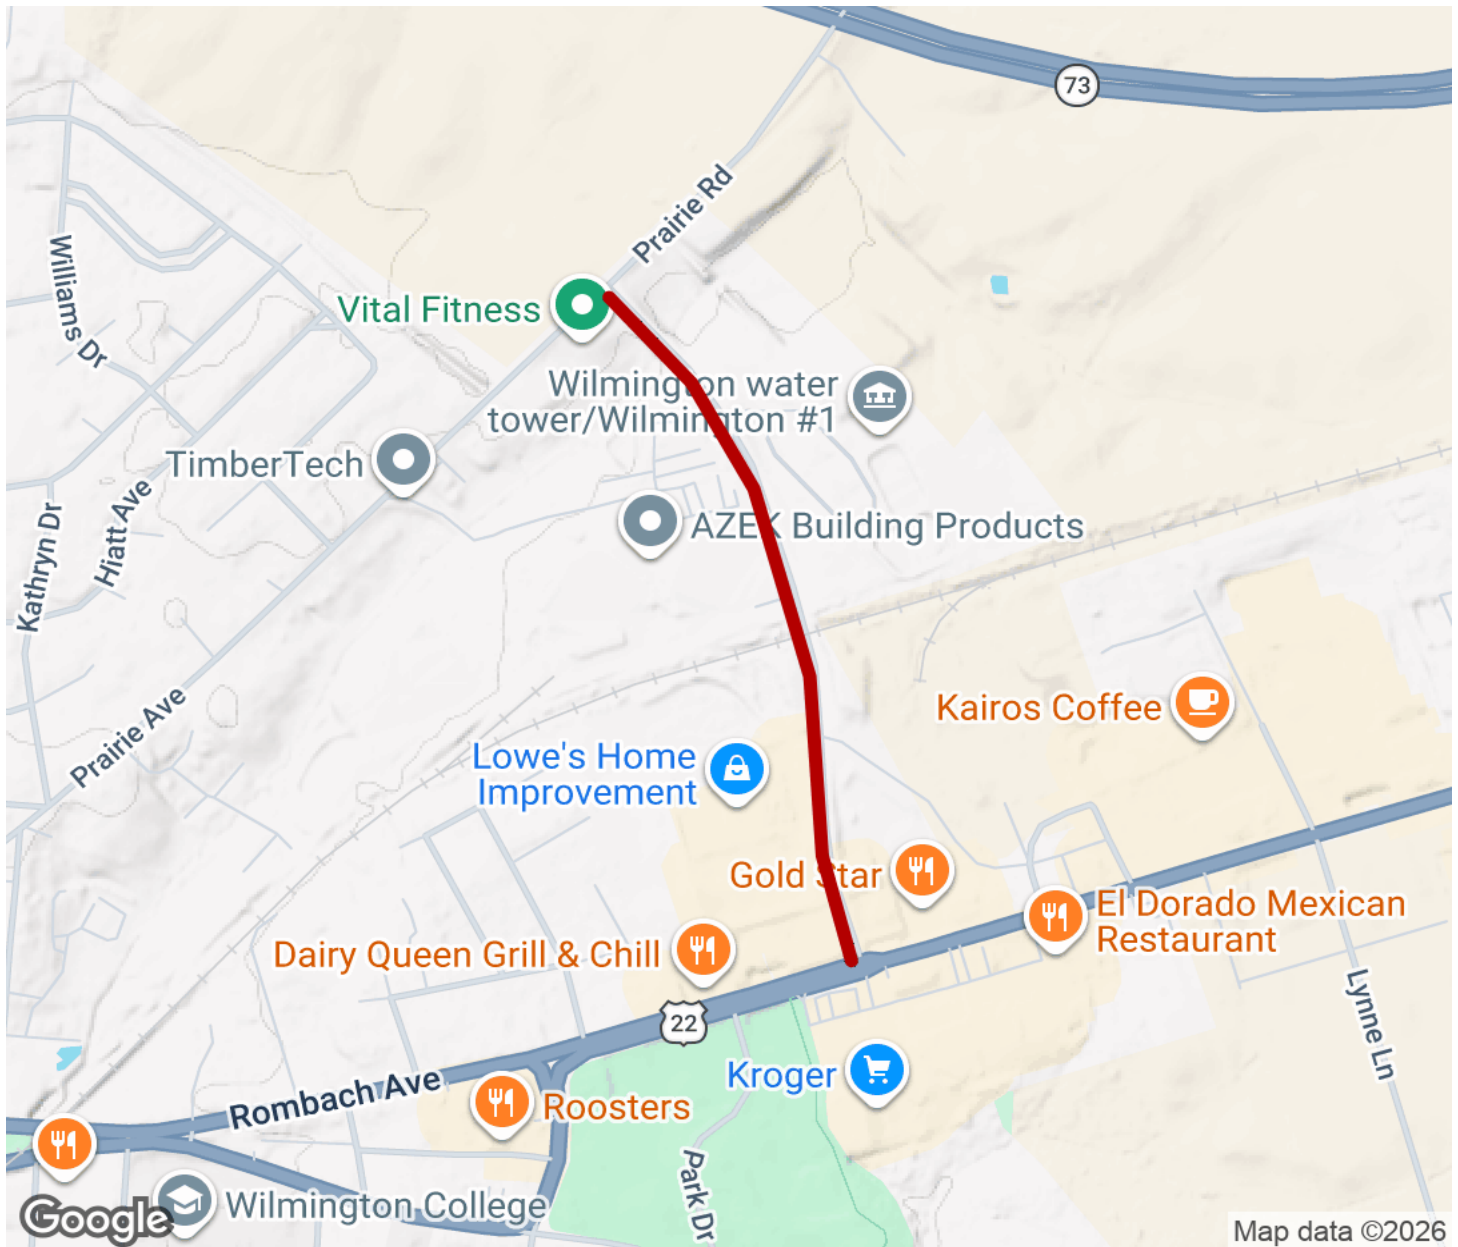

Lowe's Drive Trail

Ohio

Trailhead

Restroom

Parking

Water Fountain

Tunnel

TrailLink
by Rails-to-Trails Conservancy

TrailLink.com