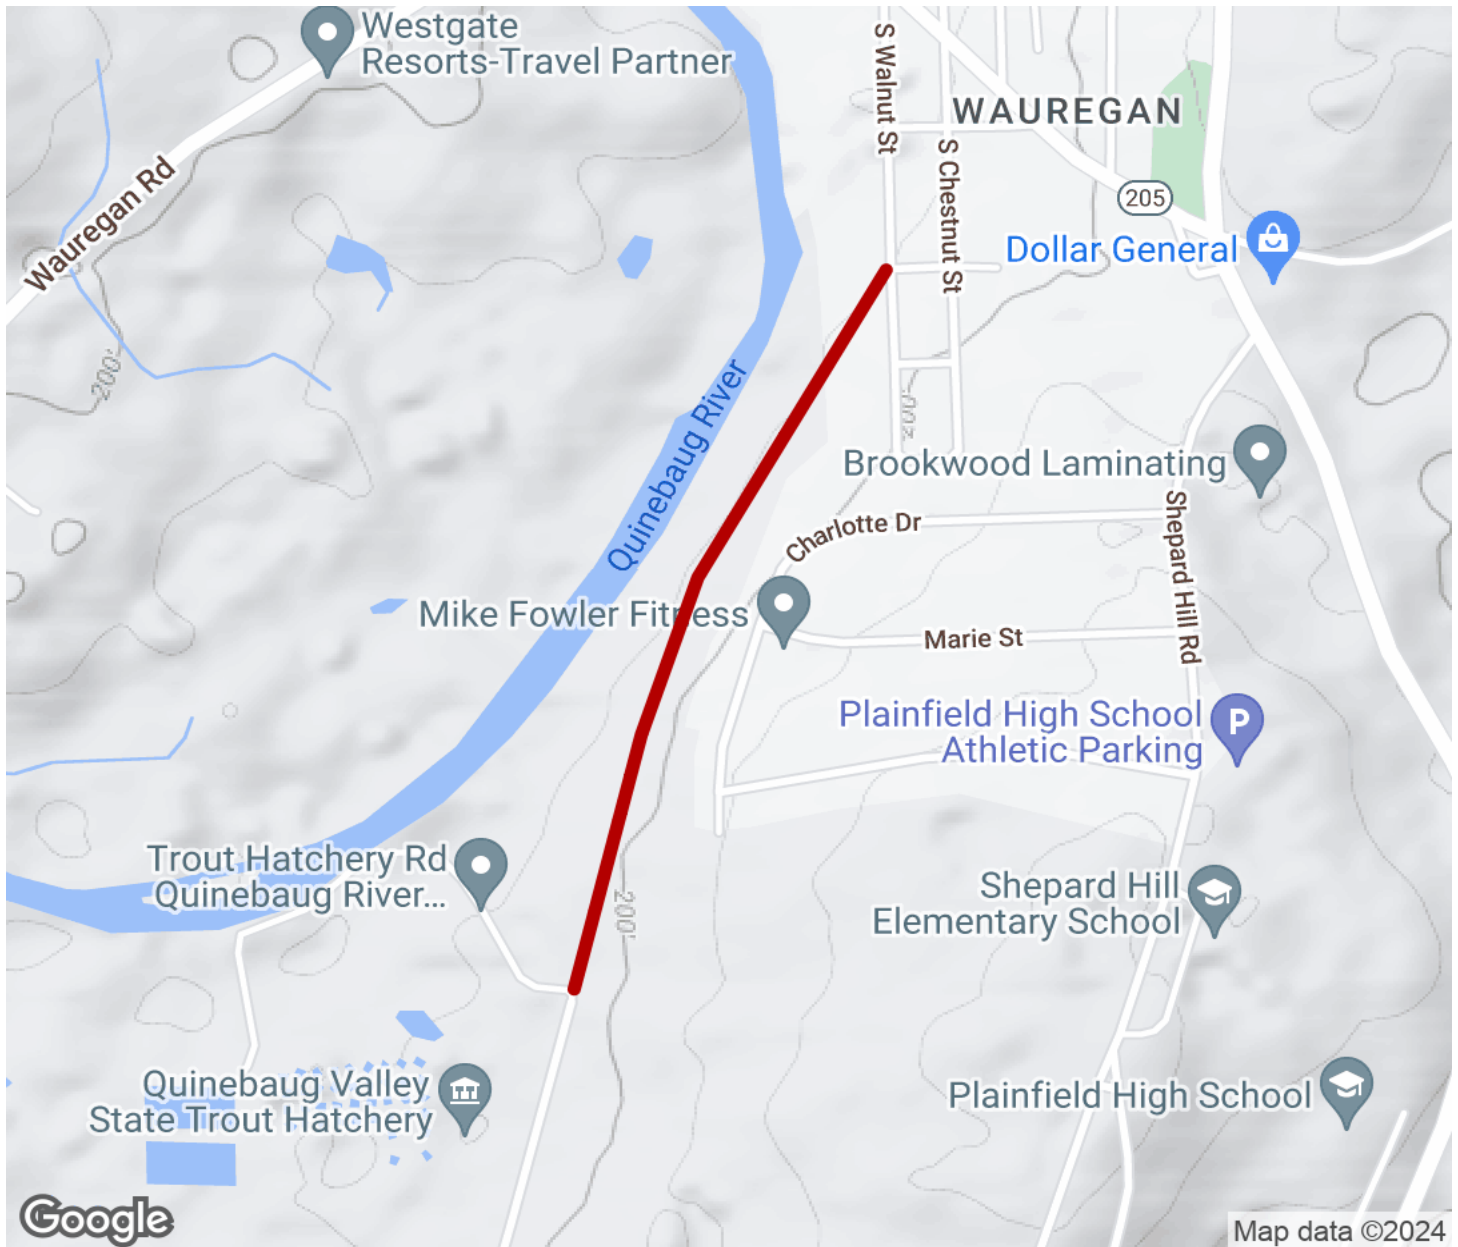

2024

TrailLink Unlimited

Guides

Trolley Trail (CT)

Connecticut

Trolley Trail (CT)

Connecticut

The Trolley Trail runs through Plainfield and is a key link the East Coast Greenway. Plans are to use this trail as a link between the

The Trolley Trail runs through Plainfield and is a key link the East Coast Greenway. Plans are to use this trail as a link between the [Moosup Valley State Park Trail](#) and the [Airline State Park Trail](#).

Trolley Trail (CT)

Connecticut

States: Connecticut

Counties: Windham

Length: 0.75miles

Trail end points: Plainfield to Plainfield

Trail surfaces: Asphalt

Trail category: Rail-Trail

Trail activities: Bike, Walking, Cross Country
Skiing

Parking & Trail Access

Trolley Trail (CT)

Connecticut

Trailhead

Restroom

Parking

Water Fountain