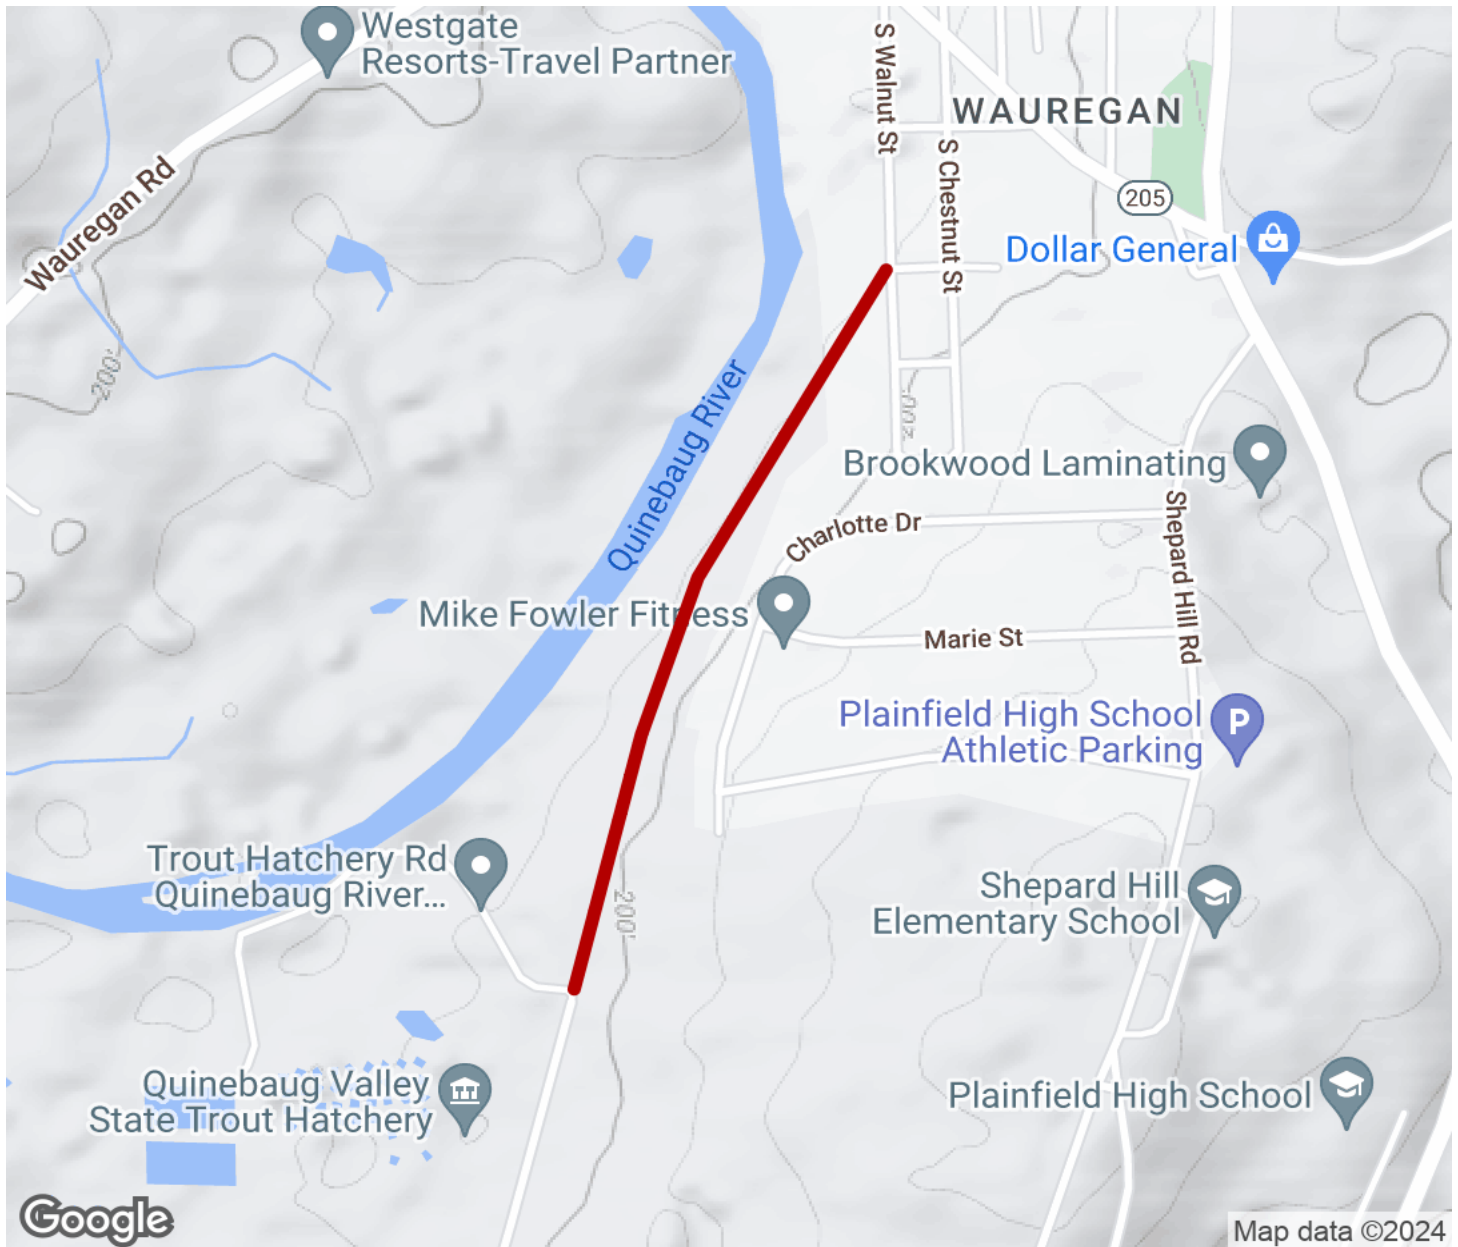

Trolley Trail (CT)

Connecticut

Trailhead

Restroom

Parking

Water Fountain

Tunnel

TrailLink
by Rails-to-Trails Conservancy

TrailLink.com