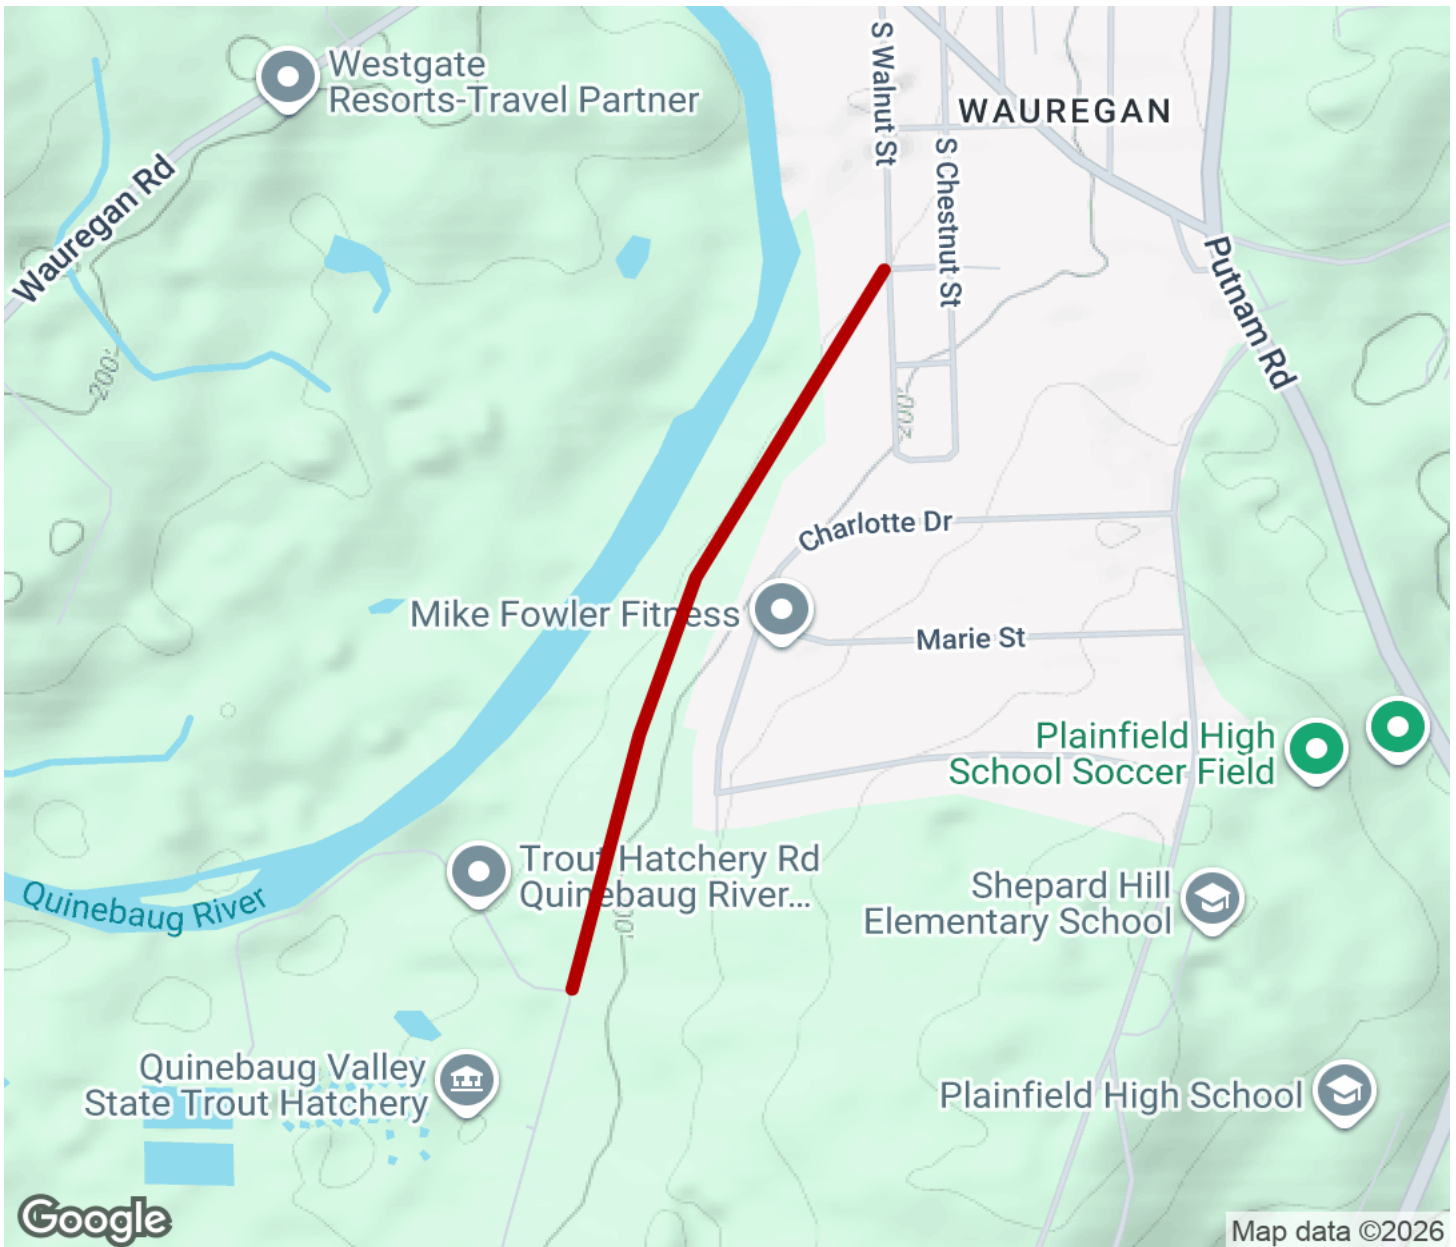

2026

TrailLink Unlimited

Guides

Trolley Trail (CT)

Connecticut

Trolley Trail (CT)

Connecticut

The Trolley Trail runs through Plainfield and is a key link the East Coast Greenway. Plans are to use this trail as a link between the

The Trolley Trail runs through Plainfield and is a key link the East Coast Greenway. Plans are to use this trail as a link between the [Moosup Valley State Park Trail](#) and the [Airline State Park Trail](#).

Trolley Trail (CT)

Connecticut

States: Connecticut

Counties: Windham

Length: 0.75miles

Trail end points: Plainfield to Plainfield

Trail surfaces: Asphalt

Trail category: Rail-Trail

Trail activities: Bike, Walking, Cross Country
Skiing

Parking & Trail Access

Trolley Trail (CT)

Connecticut

Trailhead

Restroom

Parking

Water Fountain