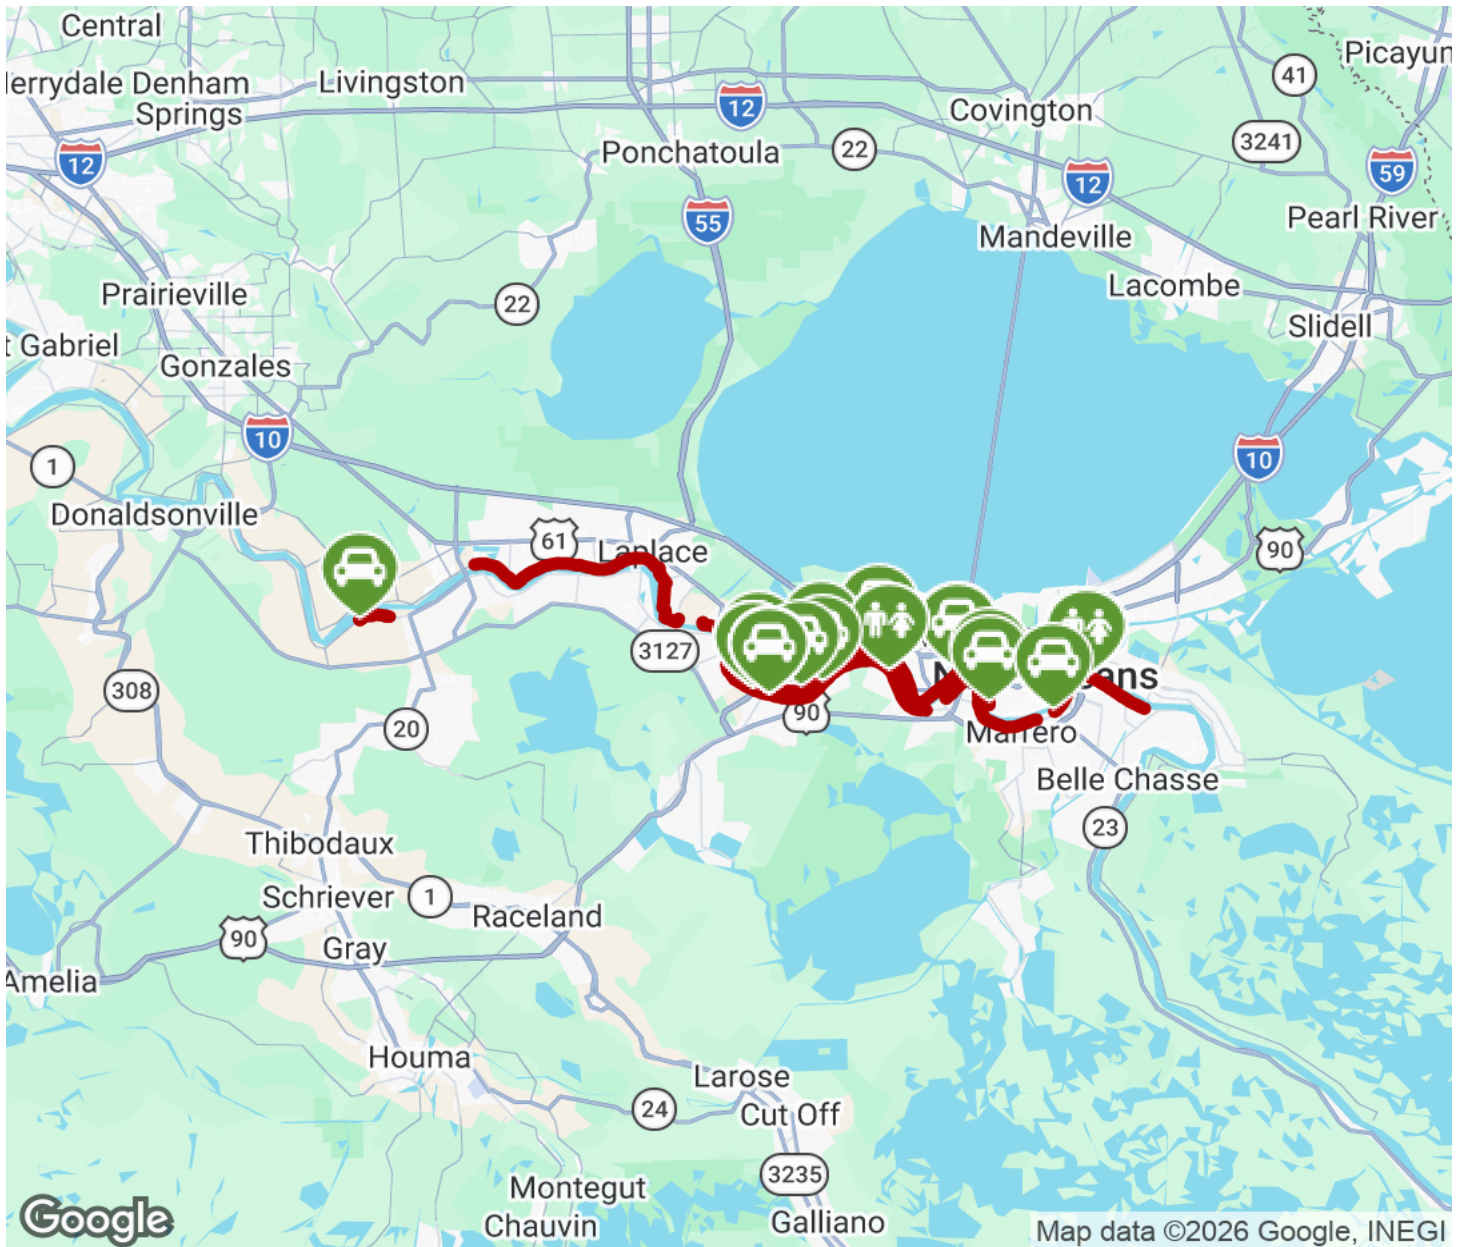

Mississippi River Trail (Louisiana)

Louisiana

Trailhead

Restroom

Parking

Water Fountain

Tunnel

TrailLink
by Rails-to-Trails Conservancy

TrailLink.com