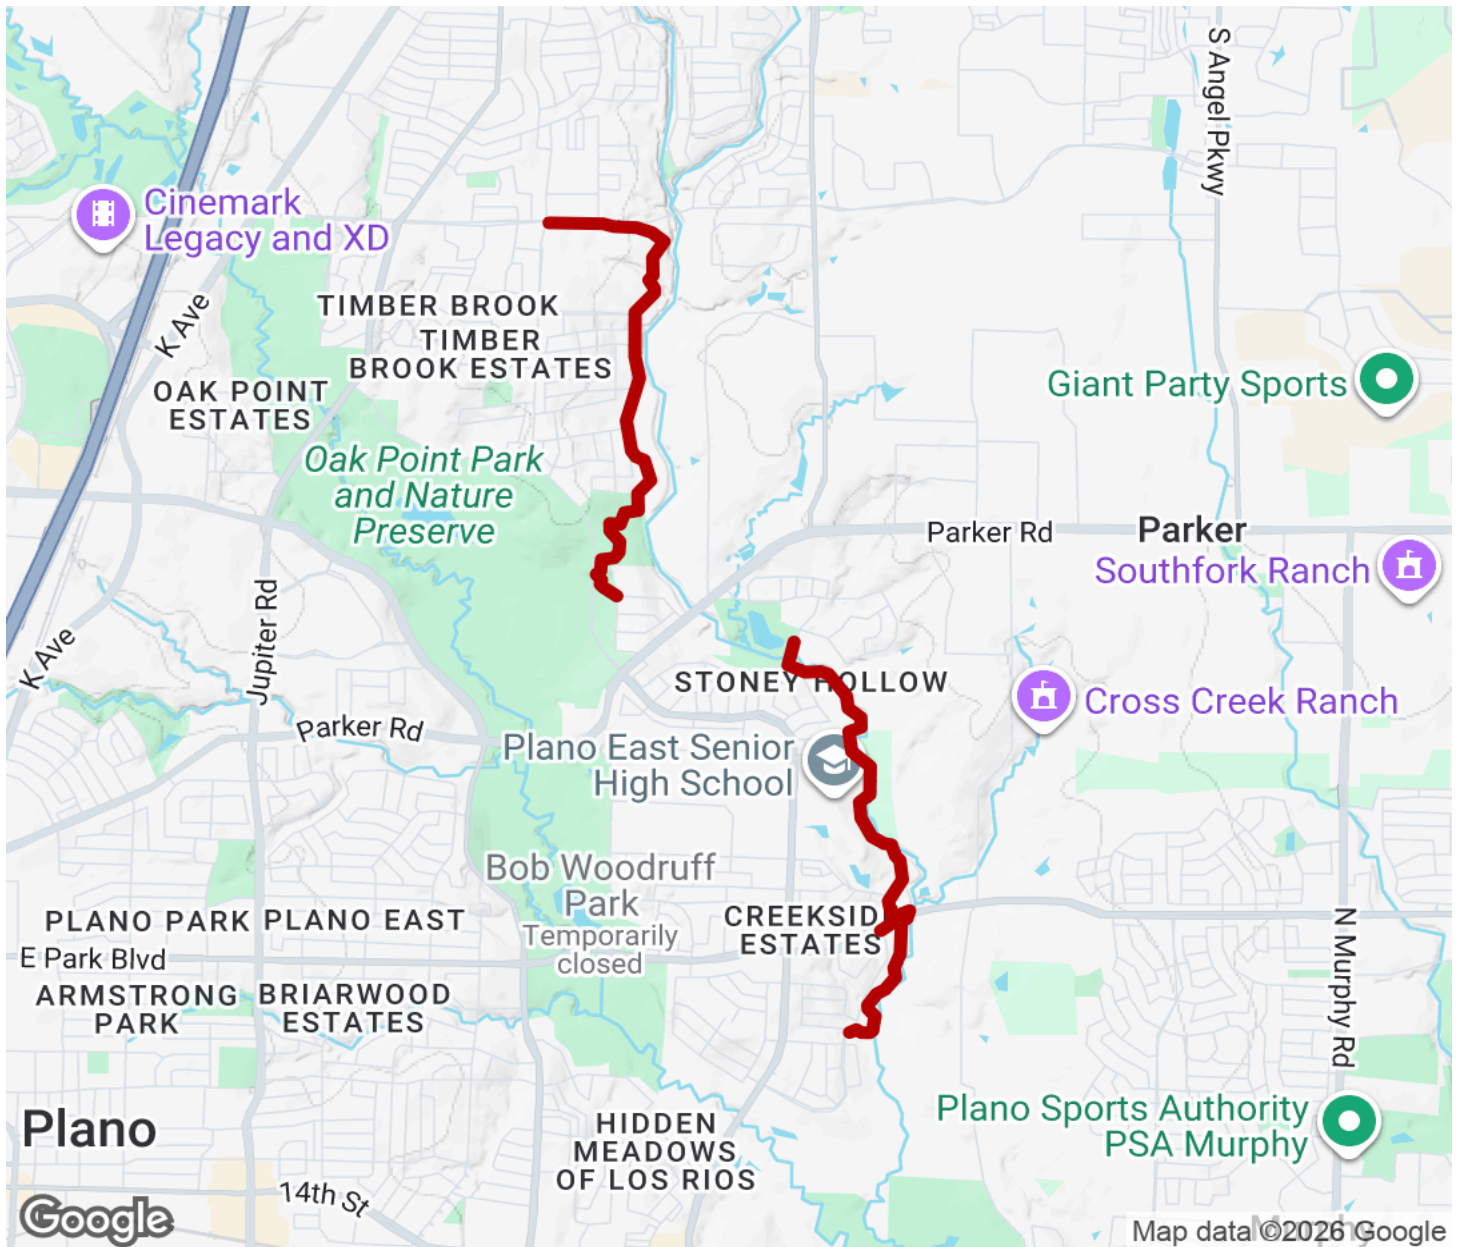

Cottonwood Creek Greenbelt Trail

Texas

Trailhead

Restroom

Parking

Water Fountain

Tunnel

TrailLink
by Rails-to-Trails Conservancy

TrailLink.com