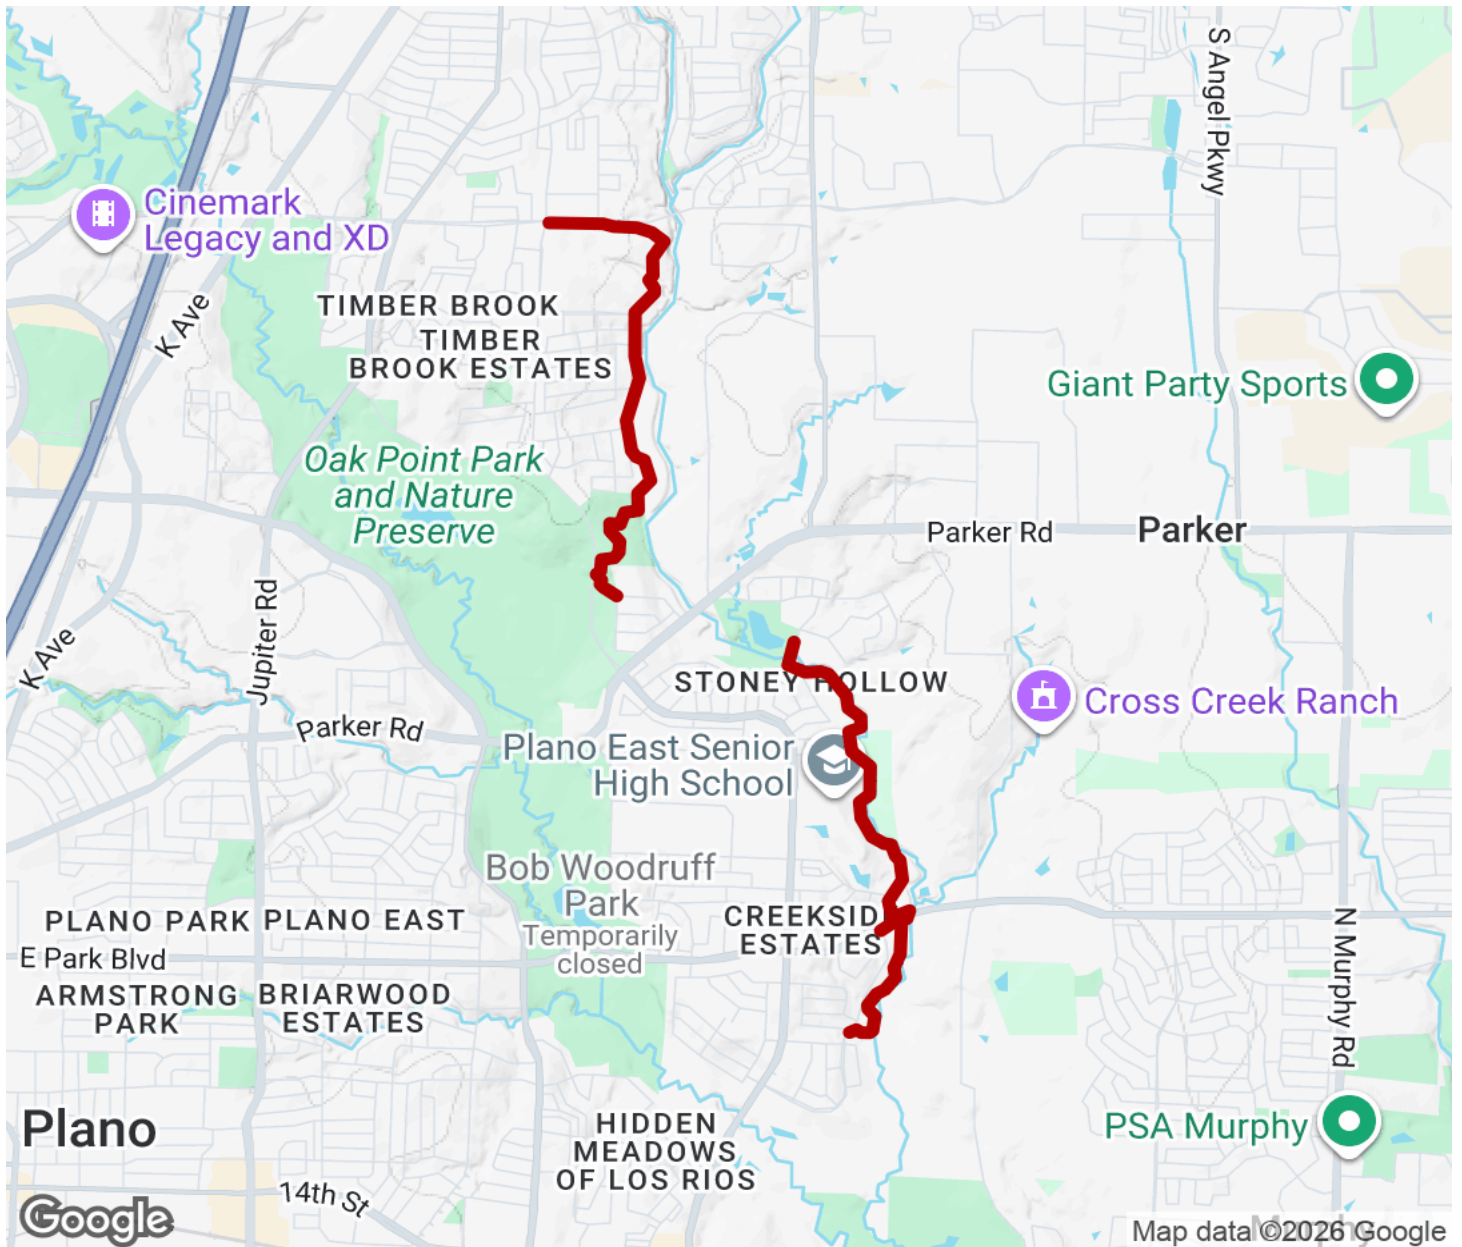

Cottonwood Creek Greenbelt Trail

Texas

Trailhead

Restroom

Parking

Water Fountain

Tunnel

TrailLink
by Rails-to-Trails Conservancy

TrailLink.com