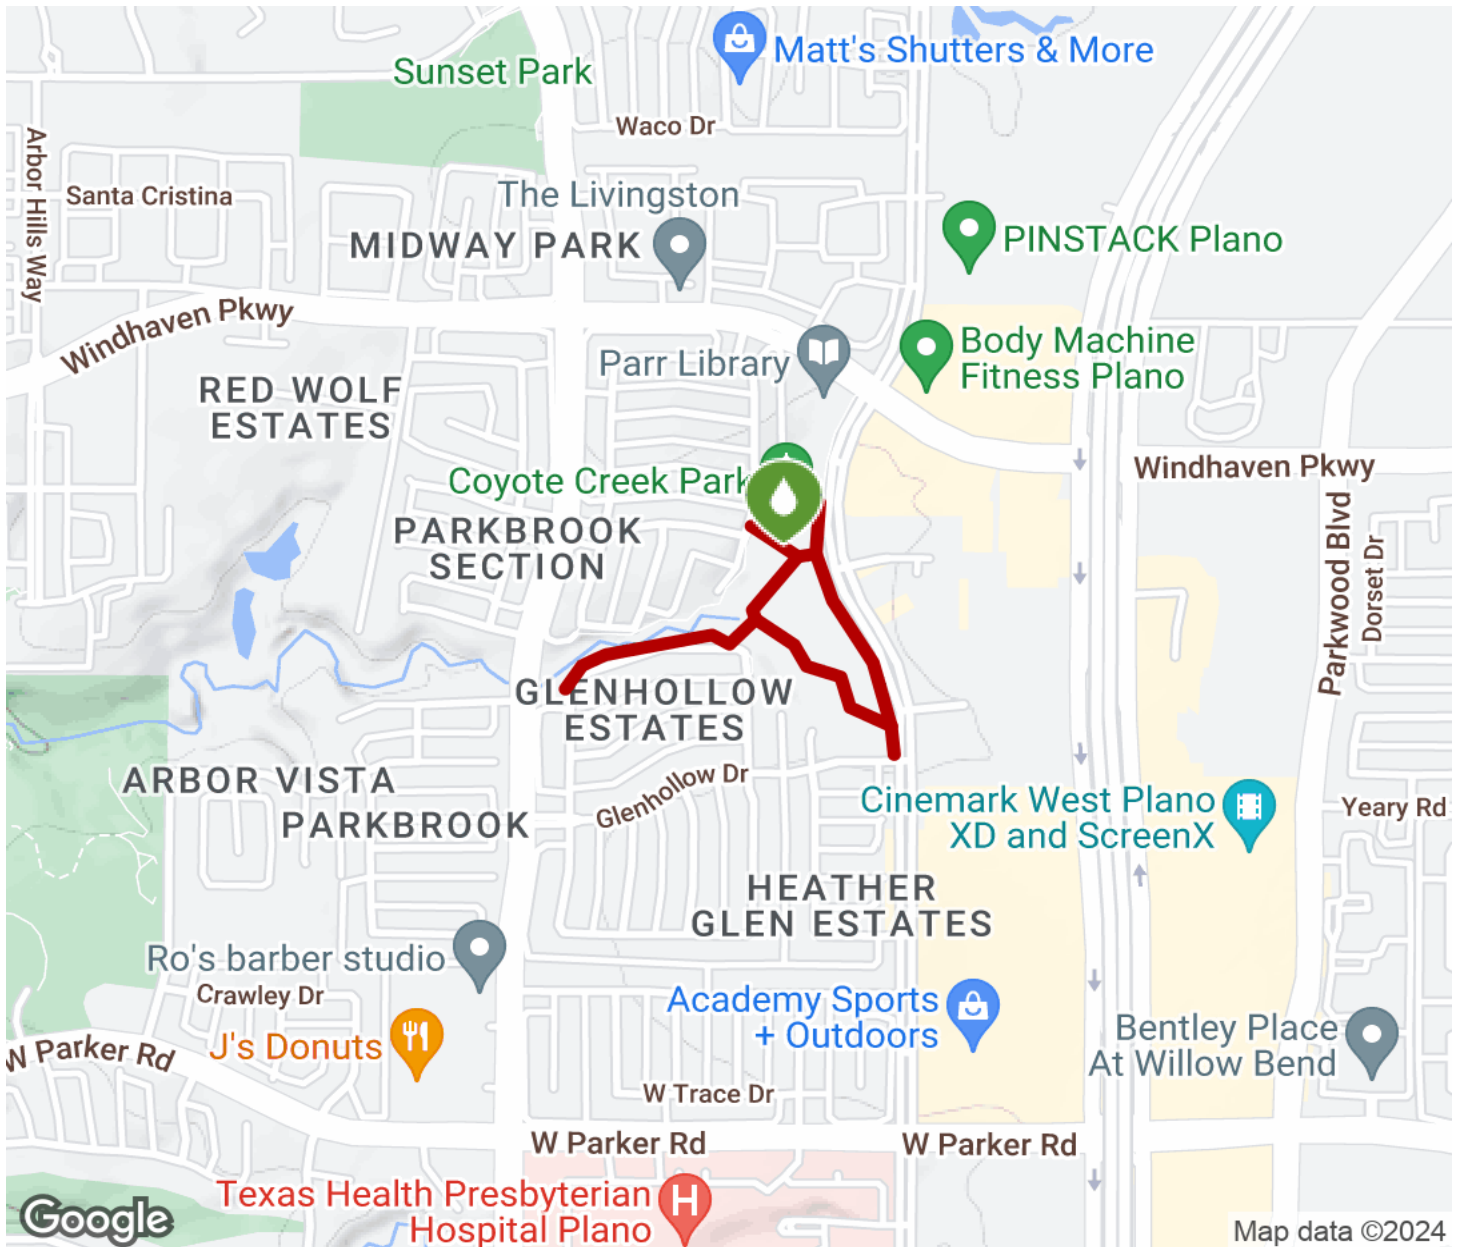

Coyote Creek Park Trail

Texas

Trailhead

Restroom

Parking

Water Fountain

Tunnel

TrailLink
by Rails-to-Trails Conservancy

TrailLink.com