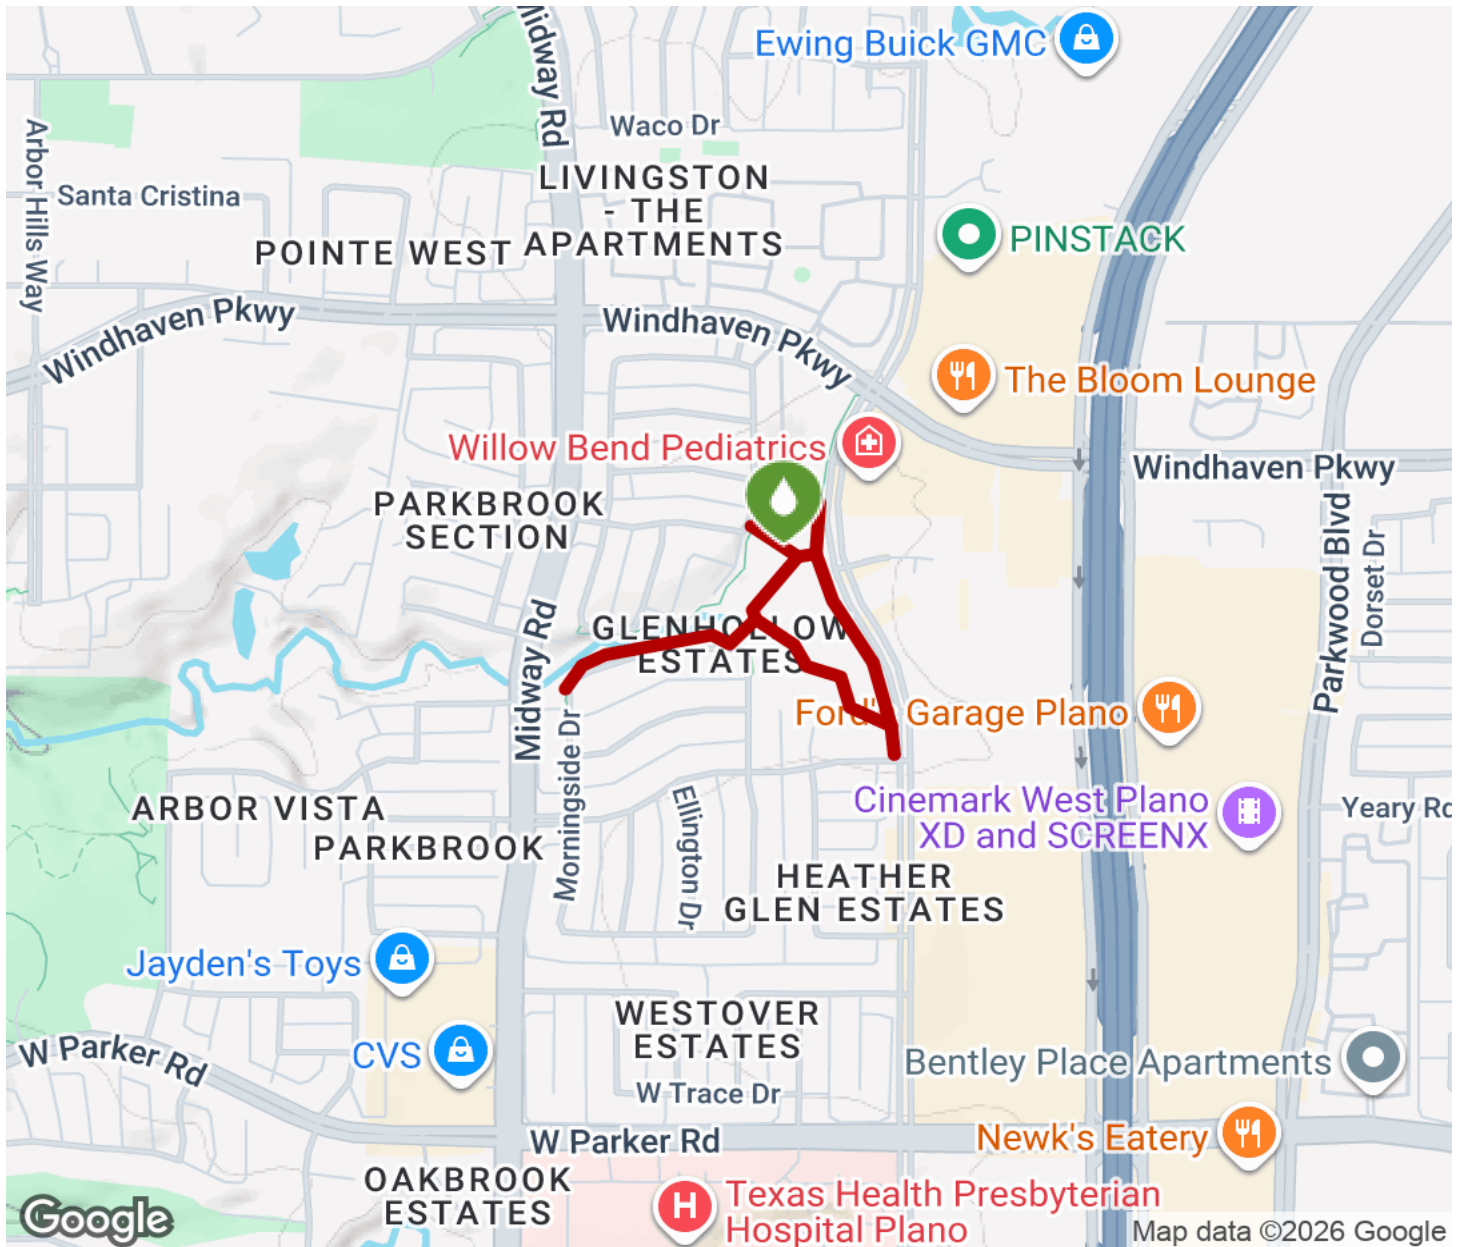

Coyote Creek Park Trail

Texas

Trailhead

Restroom

Parking

Water Fountain

Tunnel

TrailLink
by Rails-to-Trails Conservancy

[TrailLink.com](https://www.TrailLink.com)