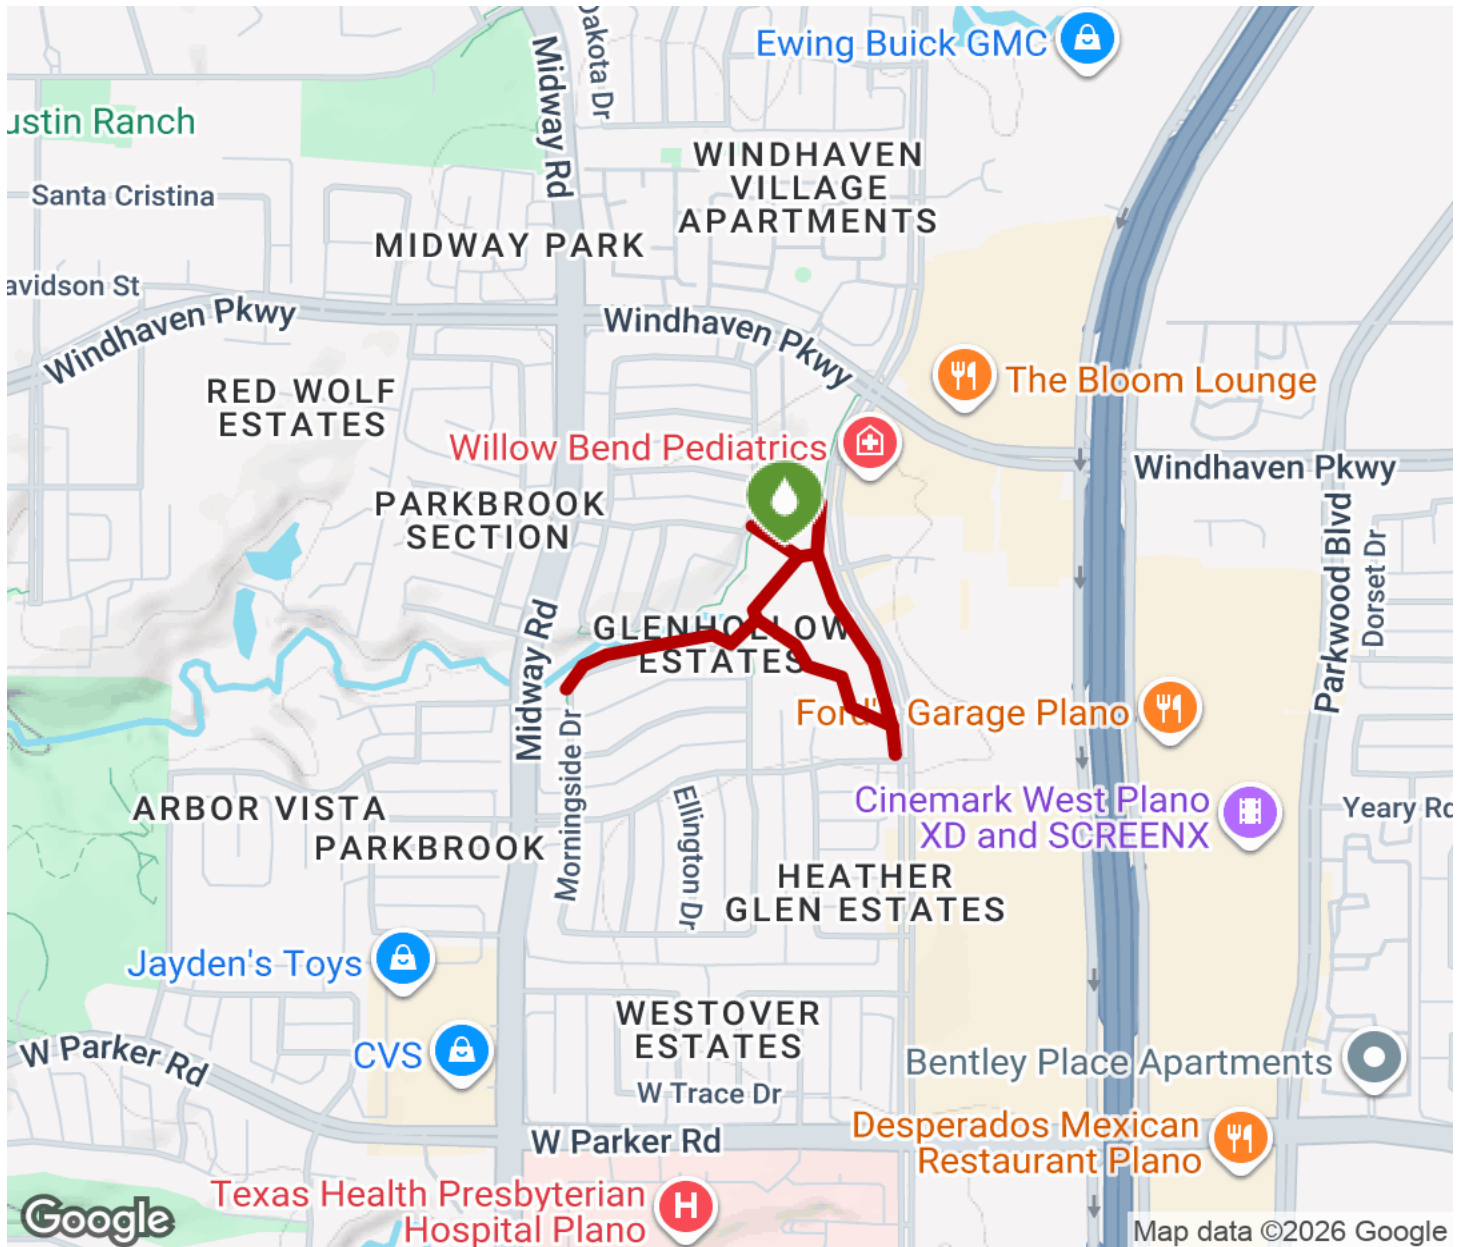

Coyote Creek Park Trail

Texas

Trailhead

Restroom

Parking

Water Fountain

Tunnel

TrailLink
by Rails-to-Trails Conservancy

TrailLink.com