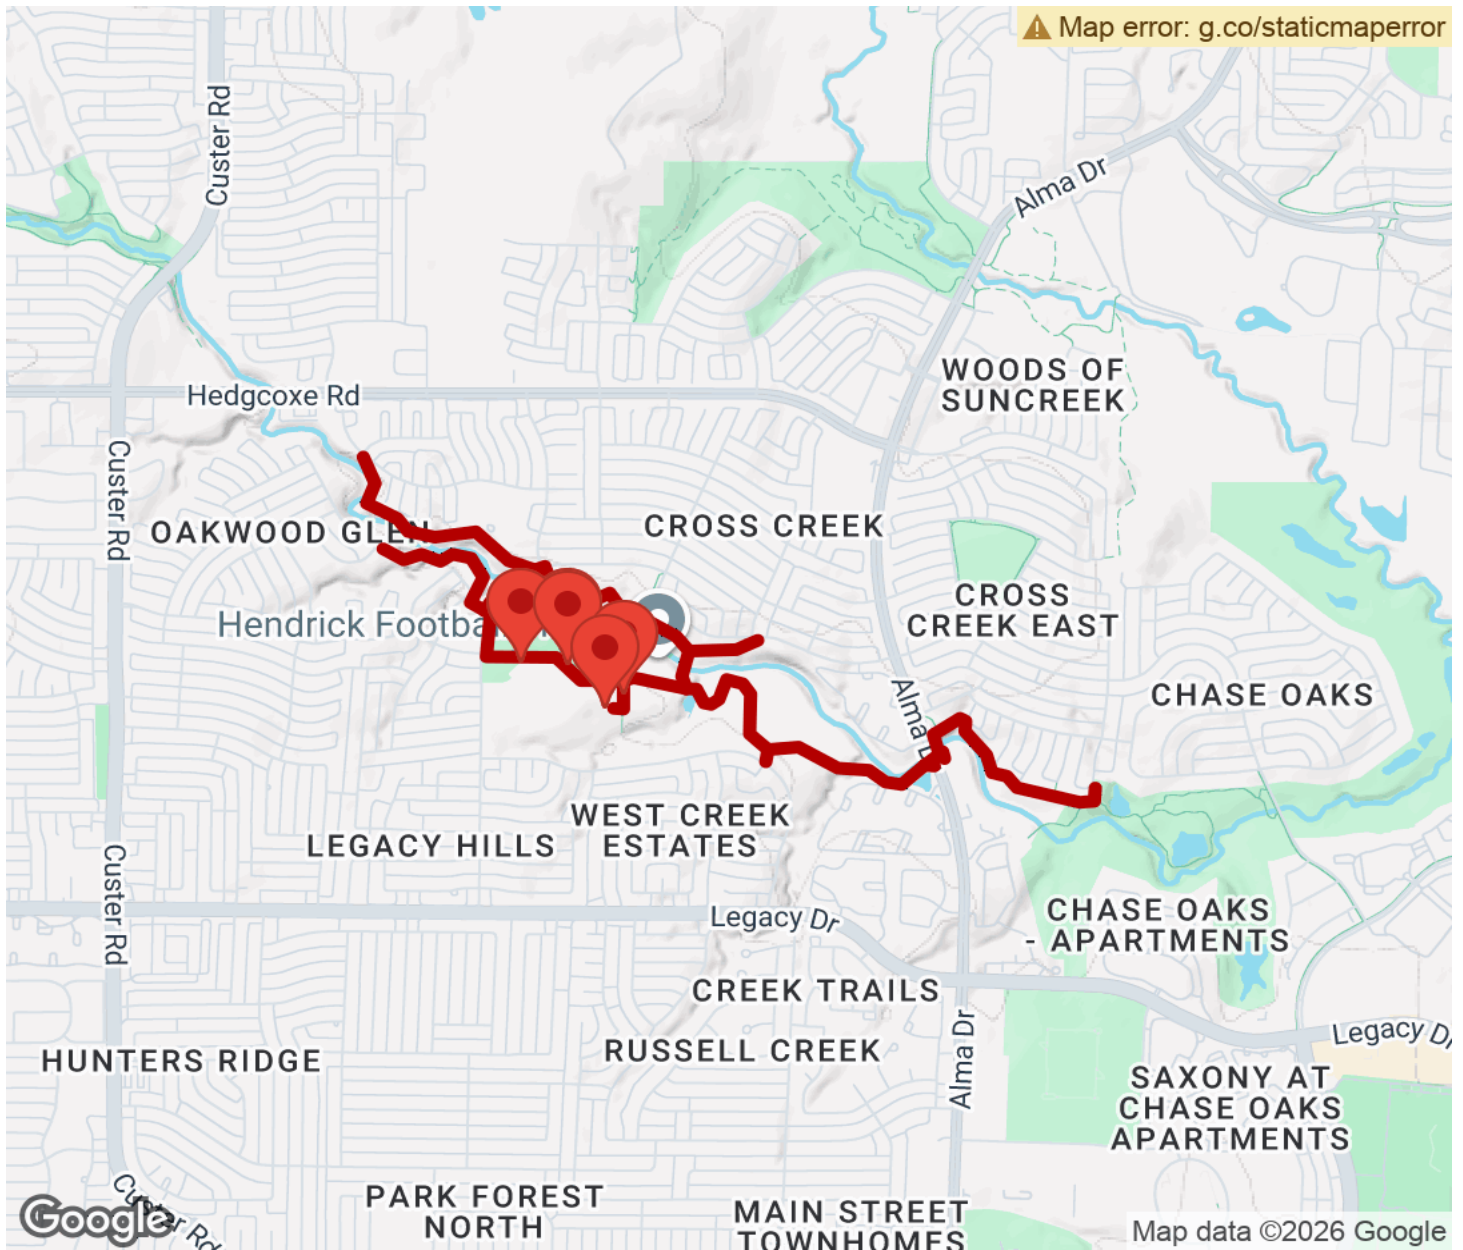

Hoblitzelle Park Trail

Texas

Trailhead

Restroom

Parking

Water Fountain

Tunnel

TrailLink
by Rails-to-Trails Conservancy

TrailLink.com