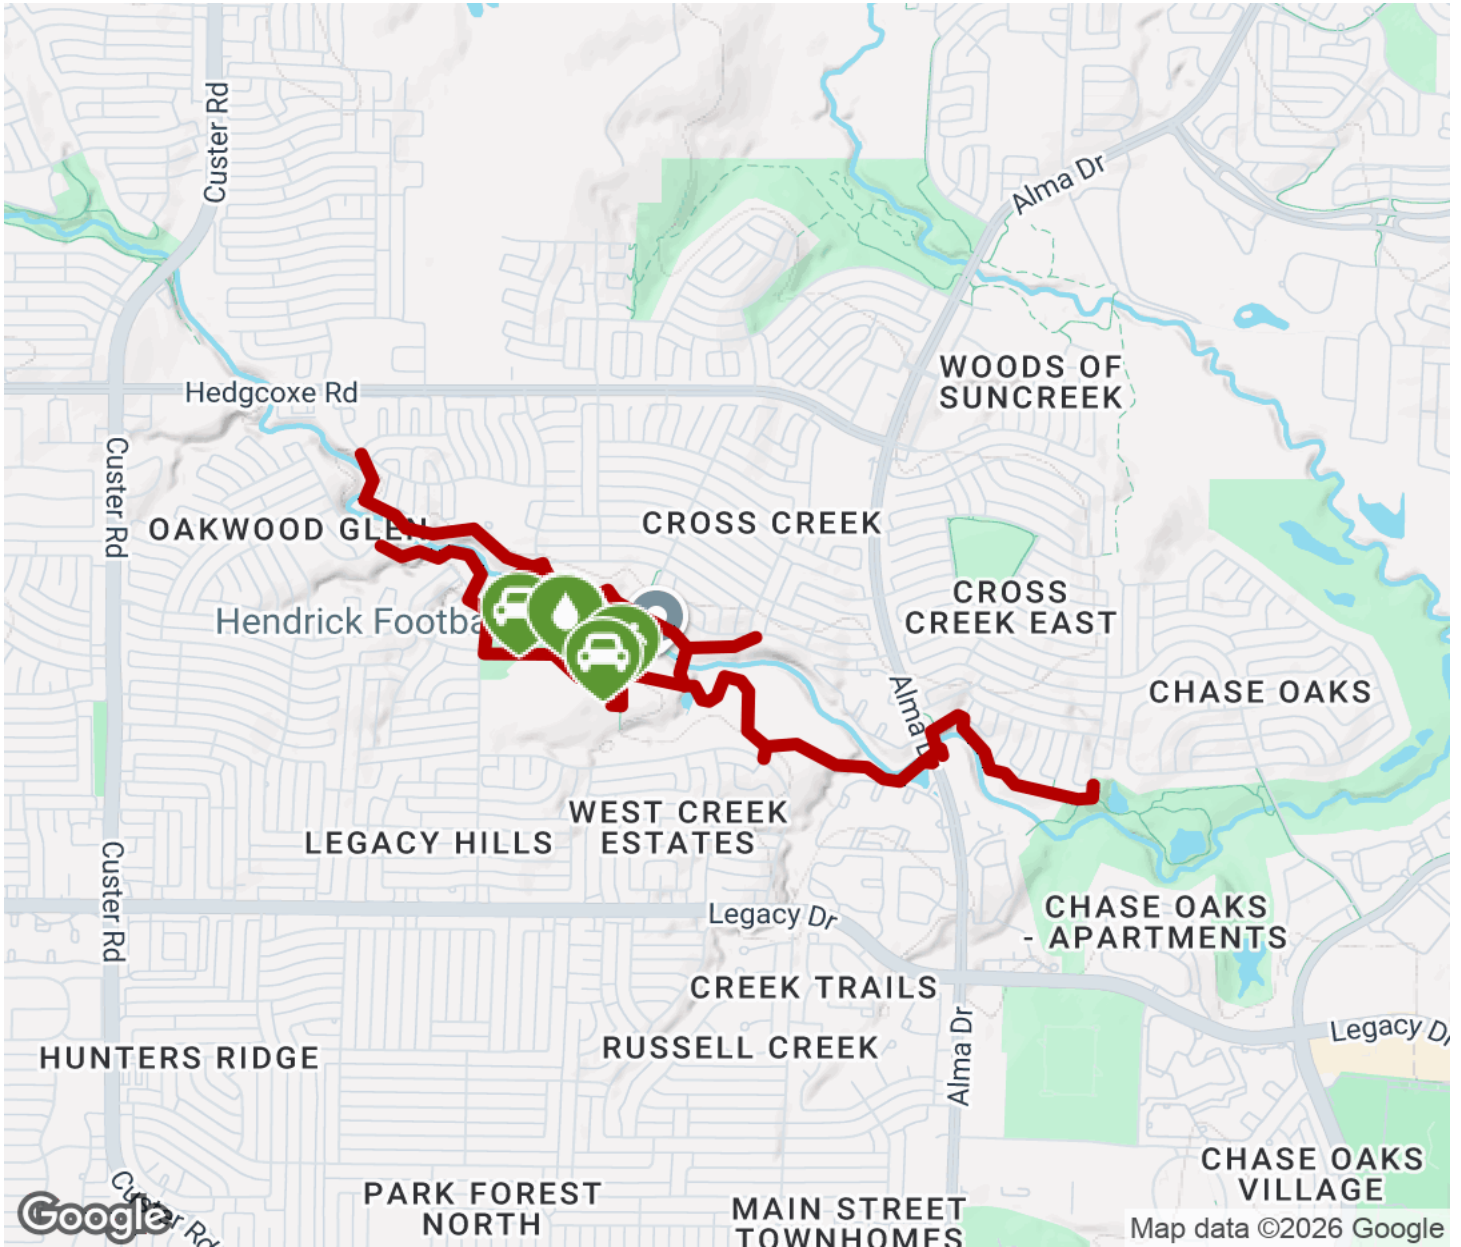

Hoblitzelle Park Trail

Texas

Trailhead

Restroom

Parking

Water Fountain

Tunnel

TrailLink
by Rails-to-Trails Conservancy

TrailLink.com