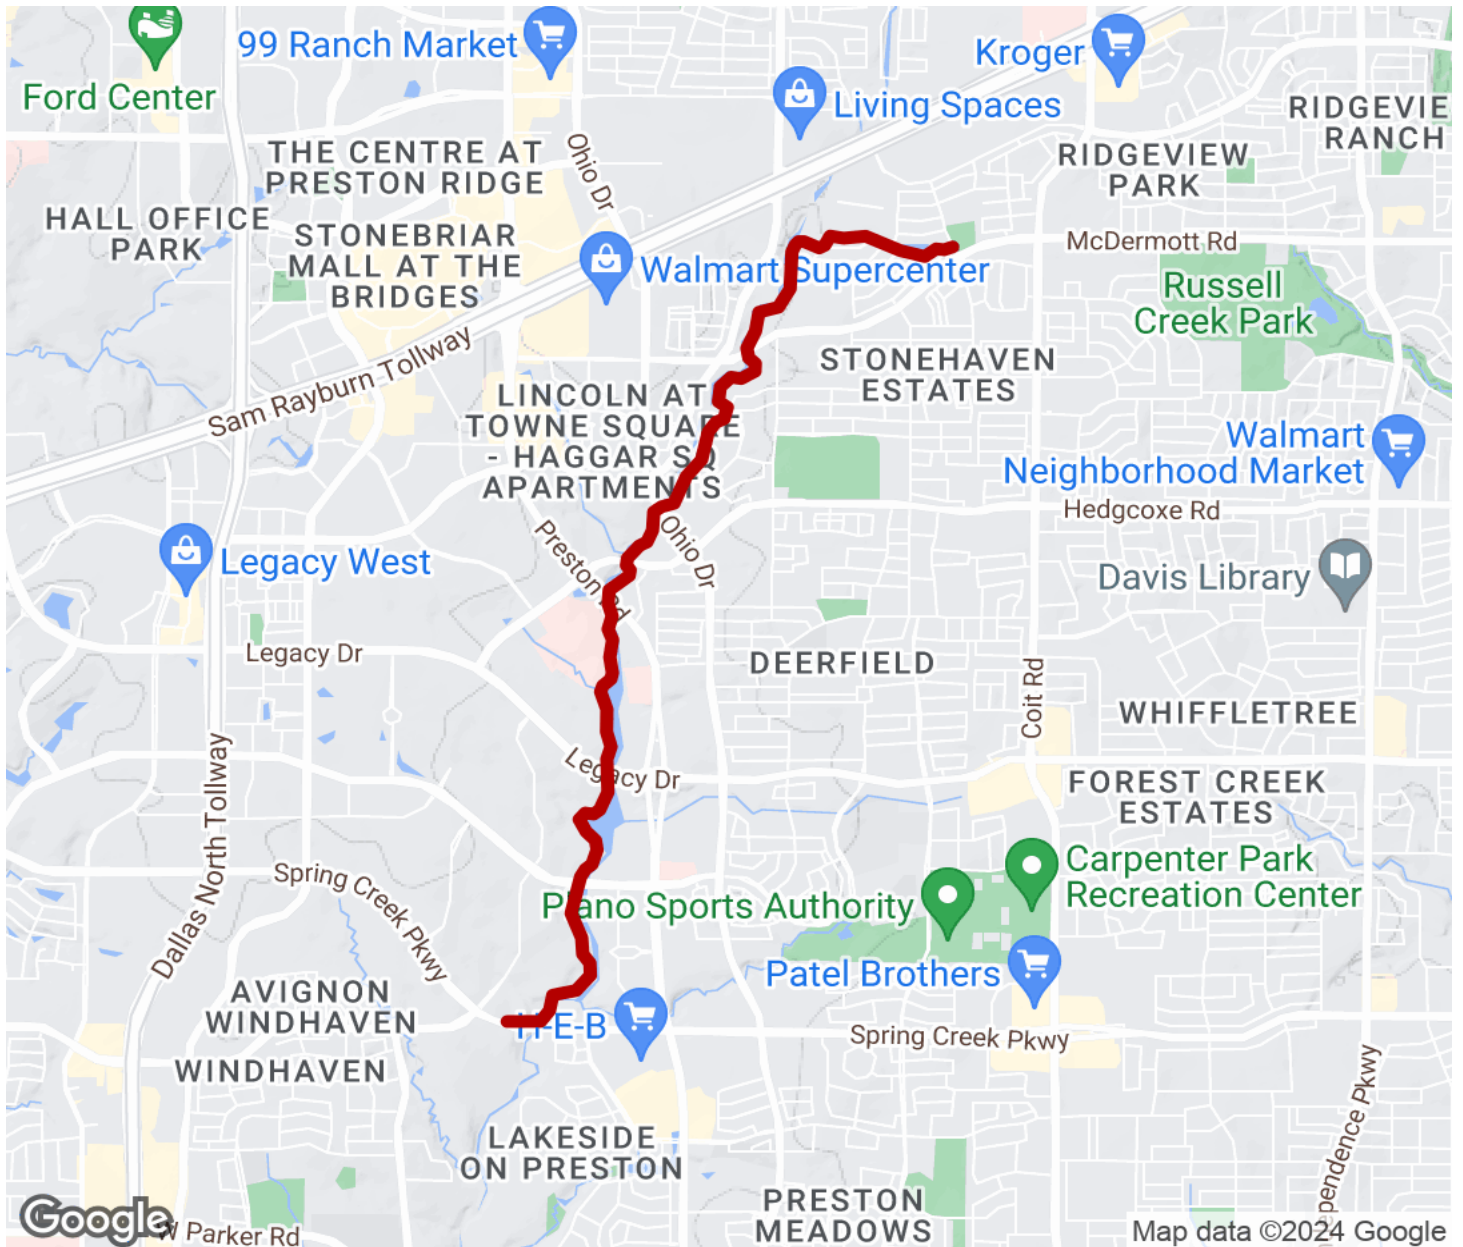

2024

TrailLink Unlimited

Guides

**Legacy Trail
(TX)**
Texas

Legacy Trail (TX)

Texas

The Legacy Trail is a part of the City of Plano trail system. This trail consists of three disconnected segments. The northern most

The Legacy Trail is a part of the City of Plano trail system. This trail consists of three disconnected segments. The northern most segment connects to the [Preston Ridge Trail](#).

Legacy Trail (TX)

Texas

States: Texas

Counties: Collin

Length: 2.9miles

Trail end points: Spring Creek Pkwy., Plano to
Rockledge Ln., Plano

Trail surfaces: Concrete

Trail category: Greenway/Non-RT

Trail activities: Bike, Inline
Skating, Wheelchair Accessible, Walking

Parking & Trail Access

Legacy Trail (TX)

Texas

Trailhead

Restroom

Parking

Water Fountain

Tunnel