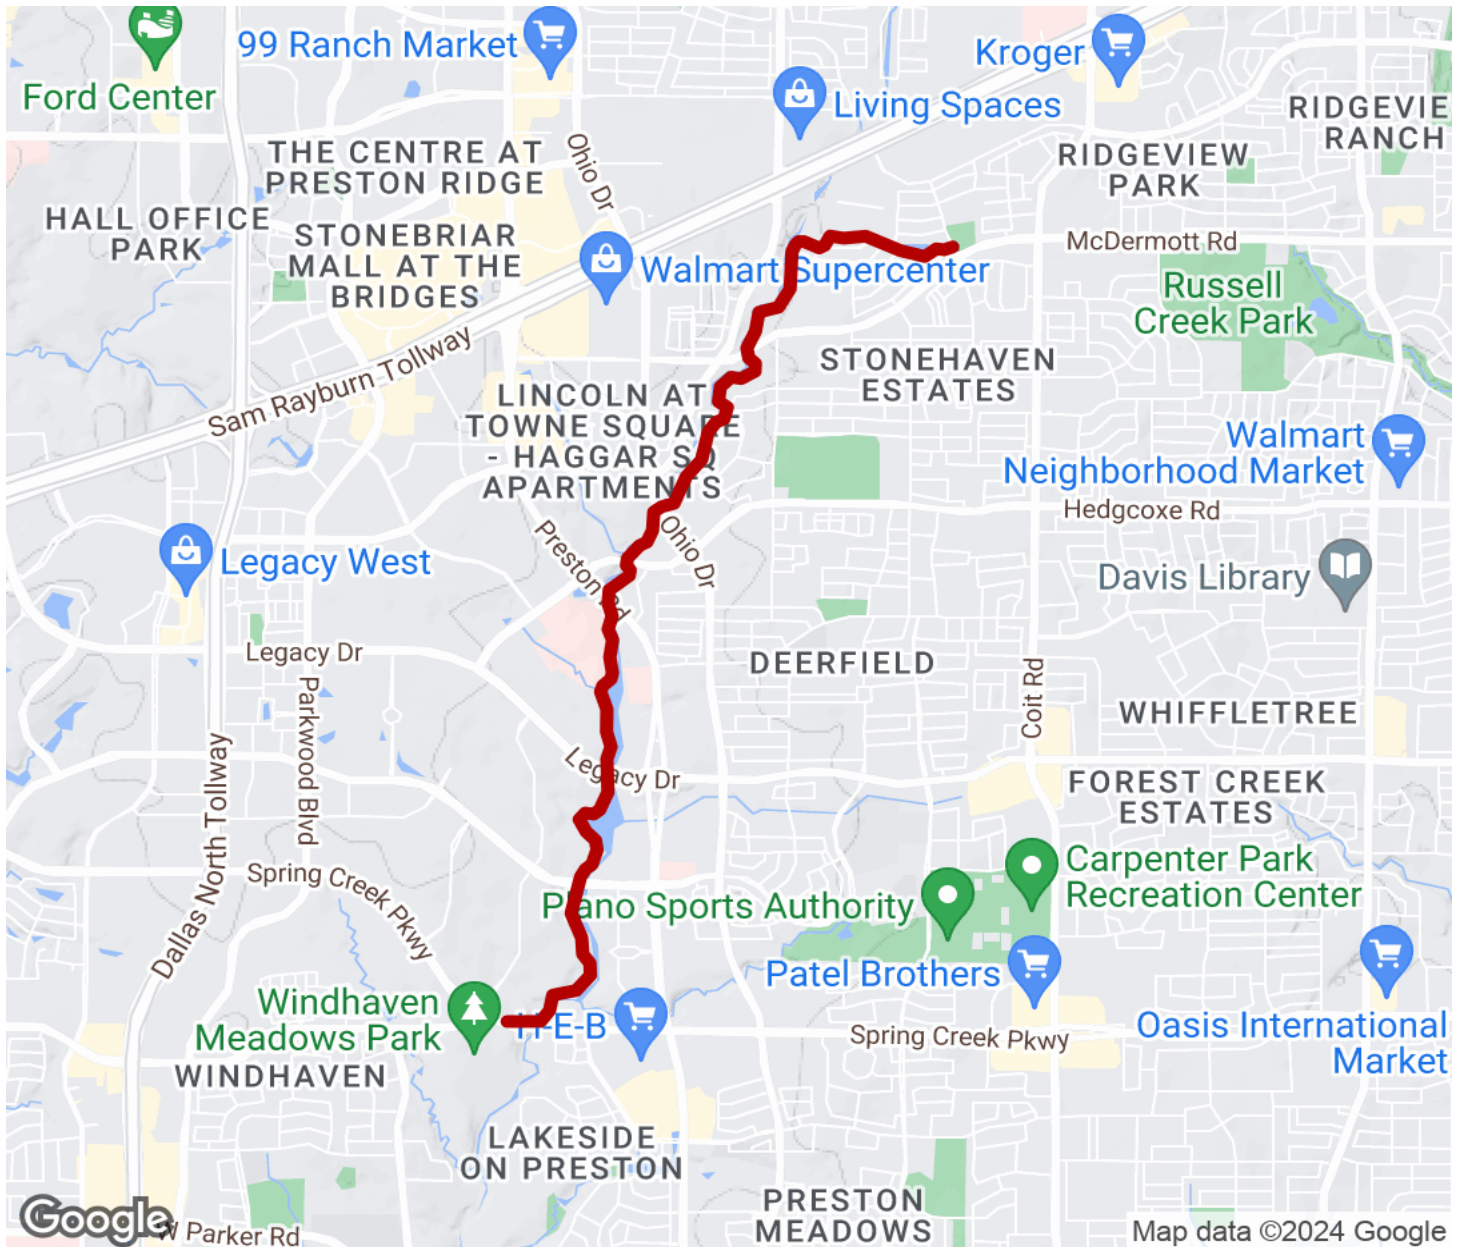

Legacy Trail (TX)

Texas

Trailhead

Restroom

Parking

Water Fountain

Tunnel

TrailLink
by Rails-to-Trails Conservancy

[TrailLink.com](https://www.TrailLink.com)